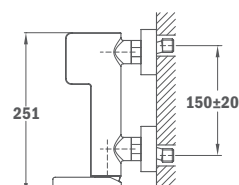

Finish
White

REF.
62.231.02.0BC