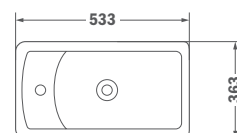

Available from: January 2020

Finish White REF. 11.732.00.01

Wall Hung bidet

- Easy to clean
- High quality ceramic
- Tap not included

Available from: January 2020

Finish White REF. 18.736.00.01

NEXOS

Basin 61 cm Pedestal