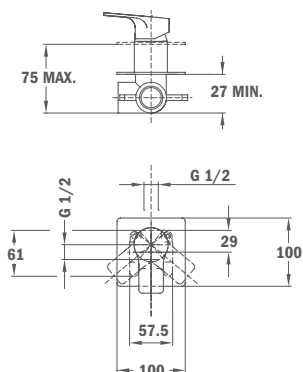

Thermostatic Shower Mixer

- SAFE TOUCH system
- With safety temperature stop at 38 °C
- Check valves protected by filters
- Without shower set

Finish Chrome REF. 84.201.02.00