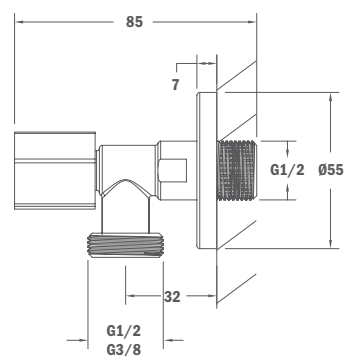

INCA

2-Way concealed mixer

- Without shower set
- Concealed part included.
- 40 mm cartridge

Finish REF.
Chrome 53.171.12

IDEM, 1-Way concealed mixer

Finish REF.
Chrome 53.241.12

Combo

- Washbasin mixer 53.346.12
- Bath/shower mixer 53.101.12
- Shower set 79.002.80.00

Finish REF.
Chrome 53.719.02.00

Ceramic Angle Valve

- Ceramic headpart 90° turn
- Equipped with filters
- 1/2" – 1/2"

Finish REF.
Chrome 15.018.12.00

IDEM, 1/2" – 3/8"

Finish REF.
Chrome 15.019.12.00

Washing Machine Angle Valve

- Ceramic headpart 90° turn
- Equipped with filters
- 1/2" – 3/4"

Finish REF.
Chrome 15.020.12.00