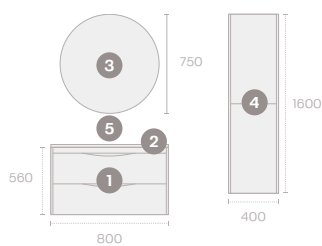

MANACOR COMPOSITION 80

	Ref.	Description
1	18.710.00.20	Vanity unit. Nebraska/Glossy white. 80x45 cm
2	B84.130.02.81	Manacor Inset basin. 80 cm
3	18.726.00.04	Back lit led Round Mirror. Ø75 cm
4	18.713.00.05	Side Column. Nebraska / Glossy white 160x40x30 cm
5	84.346.12.50	Manacor washbasin mixer