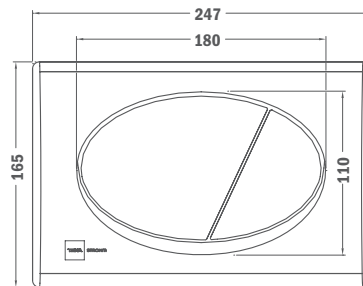

FLUSH PLATES

Teka Strohm flush plate 10

- White ABS mounting frame
- 2 actuator rods: complete or half flush
- For flush actuation with any Teka Strohm concealed cistern

Finish White **REF.** 73.500.01.00

Teka Strohm Flush Plate 20

- Mat chrome ABS mounting frame
- 2 actuator rods: complete or half flush
- For flush actuation with any Teka Strohm concealed cistern

Finish Matt Chrome **REF.** 73.500.02.00
Gloss Chrome 73.500.03.00

Teka Strohm Flush Plate 40

- Mat chrome ABS mounting frame
- 2 actuator rods: complete or half flush
- For flush actuation with any Teka Strohm concealed cistern

Finish Matt Chrome **REF.** 73.500.04.00
Glow Chrome 73.500.05.00

Teka Strohm Flush Plate 60

- Aluminium/stainless steel mounting frame
- 2 actuator rods: complete or half flush
- For flush actuation with any Teka Strohm concealed cistern

Finish Aluminium/stainless steel **REF.** 73.500.06.00