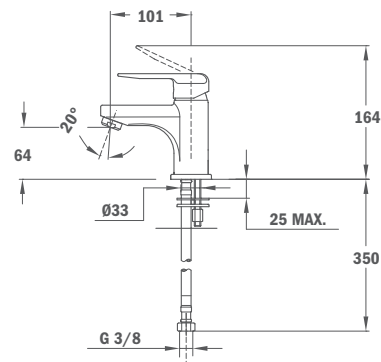

INCA

Washbasin Mixer

- Automatic metal pop-up waste
- 3/8" flexible inlet pipes
- Anti-scale aerator

Finish REF.
 Chrome 53.342.12

IDEM, without pop-up waste

Finish REF.
 Chrome 53.346.12

Tall Washbasin Mixer