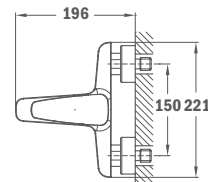

ITACA

Bidet Mixer

- Without pop-up waste
- Anti-scale aerator
- 3/8" and 1/2" flexible inlet pipes included

Finish	REF.
Traditional Chrome	67.626.02.00
Pure Gold	67.626.02.0G2
Proud Rose	67.626.02.0G3
Brave black	67.626.02.0N2
Loyal Bronze	67.626.02.0BZ

· NEW ·

Three hole deck bath shower mixer

- With Stream hand shower
- Integrated diverter
- Anti-scale aerator
- 3/8" flexible inlet pipes

Available from: June 2020

Finish	REF.
Traditional Chrome	67.152.02.00
Pure Gold	67.152.02.0G2
Proud Rose	67.152.02.0G3
Brave black	67.152.02.0N2
Loyal Bronze	67.152.02.0BZ

Bath/Shower Mixer

- Without shower set
- Equipped with noise reducers
- Anti-scale aerator
- Diverter integrated in structure
- Safe touch system

Finish	REF.
Traditional Chrome	67.121.02.00
Pure Gold	67.121.02.0G2
Proud Rose	67.121.02.0G3
Brave black	67.121.02.0N2
Loyal Bronze	67.121.02.0BZ

Bath/Shower Mixer

- Without shower set
- Equipped with noise reducers
- Anti-scale aerator
- Diverter integrated in structure

Finish	REF.
Traditional Chrome	67.101.02.00
Pure Gold	67.101.02.0G2
Proud Rose	67.101.02.0G3
Brave black	67.101.02.0N2
Loyal Bronze	67.101.02.0BZ

Shower Mixer

- Without shower set
- Equipped with noise reducers

Finish	REF.
Traditional Chrome	67.231.02.00
Pure Gold	67.231.02.0G2
Proud Rose	67.231.02.0G3
Brave black	67.231.02.0N2
Loyal Bronze	67.231.02.0BZ