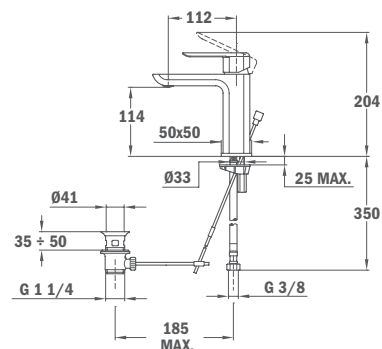

FORMENTERA

Washbasin Mixer

- Without pop-up waste
- Constant optimised water consumption with real water saving system
- 3/8" flexible inlet pipes
- Anti-scale aerator

Finish Chrome REF. 62.346.02.00

IDEM, with metal pop-up waste

Finish Chrome REF. 62.342.02.00

Washbasin Mixer Black

- Without pop-up waste
- Constant optimised water consumption with real water saving system
- 3/8" flexible inlet pipes
- Anti-scale aerator

Finish Black REF. 62.346.02.0NC

Washbasin Mixer White

- Without pop-up waste
- Constant optimised water consumption with real water saving system
- 3/8" flexible inlet pipes
- Anti-scale aerator

Finish White REF. 62.346.02.0BC

Washbasin Mixer

- Without pop-up waste
- Constant optimised water consumption with real water saving system
- 3/8" flexible inlet pipes
- Anti-scale aerator

Finish Chrome REF. 62.346.12.00

IDEM, with metal pop-up waste

Finish Chrome REF. 62.342.12.00

Washbasin Mixer Black

- Without pop-up waste
- Constant optimised water consumption with real water saving system
- 3/8" flexible inlet pipes
- Anti-scale aerator

Finish Black REF. 62.346.12.0NC