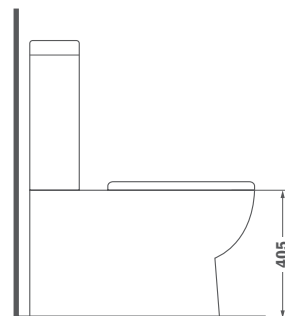

Floor bidet

- Easy to clean
- High quality ceramic
- Tap not included

Available from: January 2020

Finish White REF. 11.735.00.00