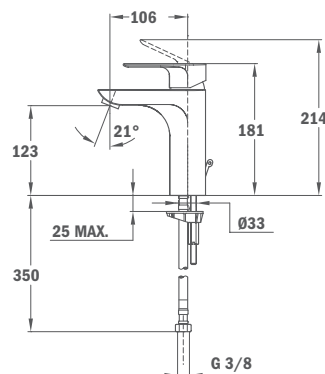

Washbasin Mixer L size

- Length of spout: 121 mm
- Without pop-up waste
- 3/8" flexible inlet pipes
- Anti-scale aerator

Finish **REF.**
 Chrome 32.366.02.00

IDEM, with Metal Pop-up waste

Finish **REF.**
 Chrome 32.362.02.00