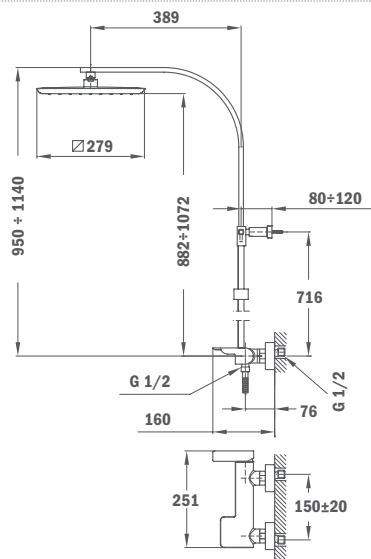

Finish
Chrome

REF.
62.298.02.00