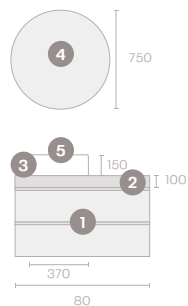

SOLLER COMPOSITION 80

Ref.	Description
1	18.710.00.18 2 drawers. 80 cm. Matte white
2	18.717.00.15 Countertop. Oak Veneer. 80 cm
3	18.721.00.11 Soller Round countertop basin. 37 cm
4	18.726.00.04 Round Mirror backlit led Ø75 cm
5	85.386.12.50 Soller washbasin mixer L