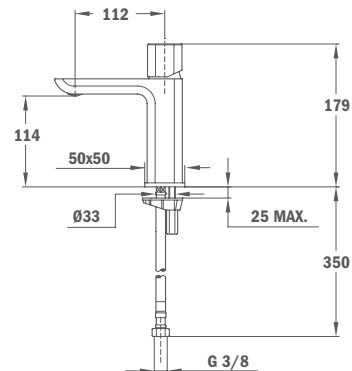

Washbasin Mixer White

- Without pop-up waste
- Constant optimised water consumption with real water saving system
- 3/8" flexible inlet pipes
- Anti-scale aerator

Finish White REF. 62.346.02.0BC