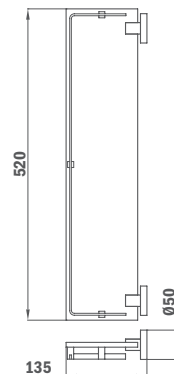

BATHROOM ACCESSORIES

Double robe hook

- Metallic

PVD

Finish	REF.
Traditional Chrome	17.065.02.00
Pure Gold	17.065.02.0G2
Proud Rose	17.065.02.0G3
Brave Black	17.065.02.0N2
Loyal Bronze	17.065.02.0BZ

Glass Shelves

- Metallic
- Tempered safety glass
- 520mm

PVD

Finish	REF.
Traditional Chrome	17.074.02.00
Pure Gold	17.074.02.0G2
Proud Rose	17.074.02.0G3
Brave Black	17.074.02.0N2
Loyal Bronze	17.074.02.0BZ

Tumbler holder with glass

- Metallic
- Glass

PVD

Finish	REF.
Traditional Chrome	17.066.02.00
Pure Gold	17.066.02.0G2
Proud Rose	17.066.02.0G3
Brave Black	17.066.02.0N2
Loyal Bronze	17.066.02.0BZ

Soap dispenser

- Metallic
- Secure template glass

PVD

Finish	REF.
Traditional Chrome	17.075.02.00
Pure Gold	17.075.02.0G2
Proud Rose	17.075.02.0G3
Brave Black	17.075.02.0N2
Loyal Bronze	17.075.02.0BZ

Soap dish with holder

- Metallic
- Glass soap dish

PVD

Finish	REF.
Traditional Chrome	17.067.02.00
Pure Gold	17.067.02.0G2
Proud Rose	17.067.02.0G3
Brave Black	17.067.02.0N2
Loyal Bronze	17.067.02.0BZ