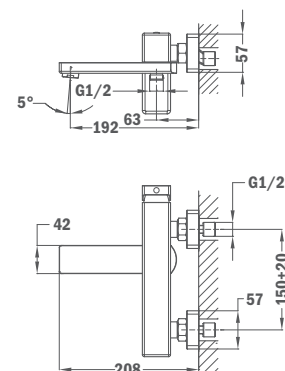

SOLLER

Washbasin Mixer

- Without pop-up waste
- Anti-scale aerator with water flow limiter 5 l/min. Saves up to 60% water
- 3/8" flexible inlet pipes
- Adjustable water stream directly at the aerator

Finish Chrome **REF.** 85.346.12.50

IDEM, with metallic pop-up waste

Finish Chrome **REF.** 85.342.12.50

Washbasin Mixer L size

- Without pop-up waste
- Anti-scale aerator with water flow limiter 5 l/min
- Saves up to 60% water
- 3/8" flexible inlet pipes
- Adjustable water stream directly at the aerator
- Quick and easy installation

Finish Chrome **REF.** 85.386.12.50

· NEW ·

Washbasin Mixer XL size

- Without pop-up waste
- Anti-scale aerator with water flow limiter 5 l/min
- Saves up to 60% water
- 3/8" flexible inlet pipes
- Adjustable water stream directly at the aerator
- Quick and easy installation

Finish Chrome **REF.** 85.311.12.50

Bidet Mixer

- Without pop-up waste
- 3/8" flexible inlet pipes
- Anti-scale aerator
- Adjustable water stream directly at the aerator

Finish Chrome **REF.** 85.626.12.00

Bath/Shower Mixer

- Without shower set
- Equipped with noise reducers
- Hidden spout with shower function
- Visible spout with bath function
- Hidden diverter in the spout
- Anti-scale aerator
- Adjustable water stream directly at the aerator

Finish Chrome **REF.** 85.121.12.00