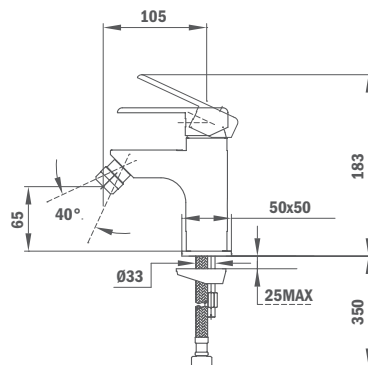

NEXOS

Washbasin Mixer

- Without pop-up waste
- 3/8" flexible inlet pipes
- Anti-scale aerator

Finish Chrome REF. 66.346.02.00

Cascade Washbasin Mixer

- Without pop-up waste
- Cascade spout
- 3/8" flexible inlet pipes
- Anti-scale aerator
- Anti-splash and water saving system (4 l/min)
- Optimised water consumption

Finish Chrome REF. 66.386.02.00

Bidet Mixer

- Without pop-up waste
- 3/8" flexible inlet pipes
- Anti-scale aerator
- Swivel Joint

Finish Chrome REF. 66.626.02.00

Cascade Bath/Shower Mixer

- Without shower set
- Cascade spout
- Equipped with noise reducers
- Diverter integrated in the mixer

Finish Chrome REF. 66.101.02.00

Shower Mixer

- Without shower set
- Equipped with noise reducers

Finish Chrome REF. 66.231.02.00