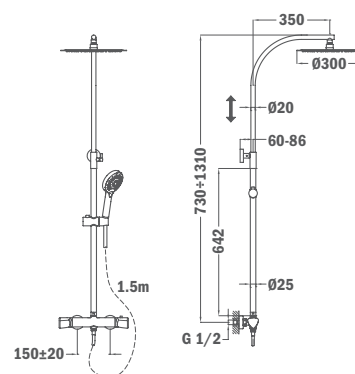

Available from: January 2020

Finish	REF.
Traditional Chrome	67238.02.00

ITACA

· NEW ·

Single lever shower system

- Shower mixer with upper outlet
- Automatic diverter
- Adjustable round telescopic rail:
 - Min. height: 840 mm
 - Max. height: 1350 mm
- Shower head Ø250 mm
- 1 function hand shower with anti-scale system
- 1.5 m flexible shower hose
- Adjustable hand shower holder