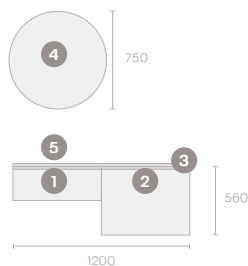

SOLLER COMPOSITION 120

Ref.	Description
1 18.716.00.09	1 drawer 60 cm. Matte white
2 18.716.00.06	1 Auxiliary unit with Inner drawer 60 cm Matte White
3 18.724.00.18	Inset basin. Left. 120 cm
4 18.726.00.04	Round Mirror backlit led Ø75 cm
5 85.386.12.50	Soller washbasin mixer L