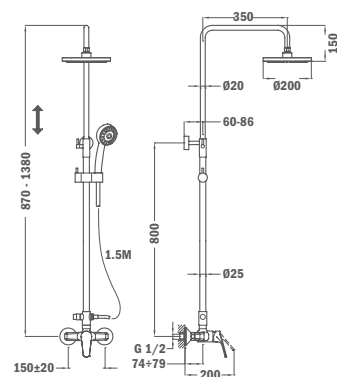

Finish Chrome **REF.** 46.241.02.00

Bath/Shower System

- Shower mixer with upper outlet
- Automatic diverter
- Adjustable round telescopic rail:
 - Min. height: 870 mm
 - Max. height: 1380 mm
- Disk II 200 mm shower head with anti-scale system
- 3 function Stylo Sport hand shower with anti-scale system
- High quality 1.5 m flexible metal shower hose
- Adjustable hand shower holder