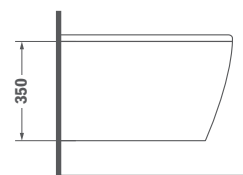

Available from: January 2020

Finish White REF. 11.733.00.00

Floor bidet

- Easy to clean
- High quality ceramic
- Tap not included

Available from: January 2020

Finish White REF. 11.735.00.01

Wall Hung WC

- Cover seat with soft close system
- Dual flush 3/4.5 litre tank. Water saving
- Made in high quality white ceramic
- Rimless design
- Easy to clean
- Ultraslim seat