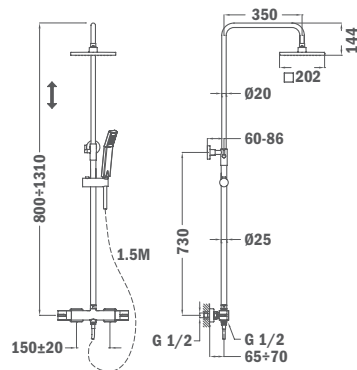

Finish
Chrome

REF.
85.238.02.00

SOLLER

Dual Control Shower System

- Dual Control mixer with upper outlet
- Safe touch system
- Integrated automatic diverter
- Adjustable round telescopic rail:
 - Min. height: 800 mm
 - Max. height: 1310 mm
- 202 x 202 mm shower head with anti-scale system
- 42.5 mm Hand shower with anti-scale system
- Silver PVC 1.5 m flexible shower hose with anti-twist system
- Adjustable hand shower holder
- Check valves protected by filters