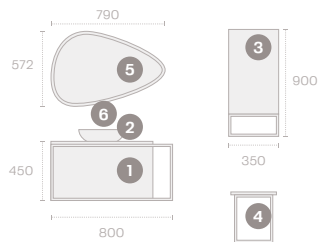

ITACA COMPOSITION 80

Ref.	Description
1	18.716.00.00 Vanity unit Matt White/Chrome. 80x45x45 cm
2	18.721.00.00 Itaca Countertop basin. 38 cm
3	18.713.00.03 Side Column Matt White/Chrome. 90x35x27 cm
4	18.713.00.10 Stool Glossy White/Chrome
5	18.726.00.07 Triangular Itaca Mirror. 79x57 cm
6	67.366.02.00 Itaca washbasin mixer XL