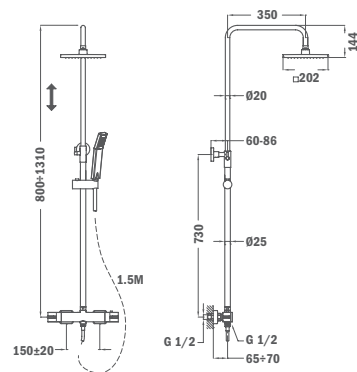

Finish
Chrome

REF.
85.238.02.00