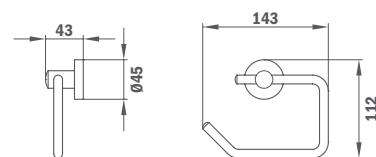

BATHROOM ACCESSORIES

Soap dish

- Metallic

PVD

Finish	REF.
Traditional Chrome	17.064.02.00
Pure Gold	17.064.02.0G2
Proud Rose	17.064.02.0G3
Brave Black	17.064.02.0N2
Loyal Bronze	17.064.02.0BZ

Toilet paper holder with lid

- Metallic

PVD

Finish	REF.
Traditional Chrome	17.072.02.00
Pure Gold	17.072.02.0G2
Proud Rose	17.072.02.0G3
Brave Black	17.072.02.0N2
Loyal Bronze	17.072.02.0BZ

Toilet paper holder without lid

- Metallic

PVD

Finish	REF.
Traditional Chrome	17.071.02.00
Pure Gold	17.071.02.0G2
Proud Rose	17.071.02.0G3
Brave Black	17.071.02.0N2
Loyal Bronze	17.071.02.0BZ

Toilet paper holder without lid

- Metallic

PVD

Finish	REF.
Traditional Chrome	17.073.02.00
Pure Gold	17.073.02.0G2
Proud Rose	17.073.02.0G3
Brave Black	17.073.02.0N2
Loyal Bronze	17.073.02.0BZ

Toilet brush and holder

- Metallic
- Secure template glass

PVD

Finish	REF.
Traditional Chrome	17.068.02.00
Pure Gold	17.068.02.0G2
Proud Rose	17.068.02.0G3
Brave Black	17.068.02.0N2
Loyal Bronze	17.068.02.0BZ