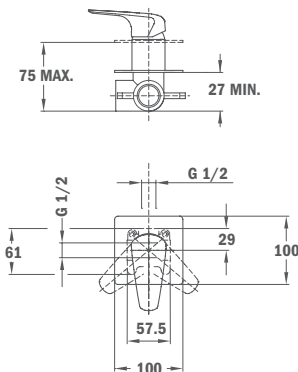

1. **1-Way concealed mixer**
2. Without shower set
   - Concealed part included
   - Ultraslim plate

Finish	REF.
Traditional Chrome	67.241.02.00
Pure Gold	67.241.02.0G2
Proud Rose	67.241.02.0G3
Brave black	67.241.02.0N2
Loyal Bronze	67.241.02.0BZ