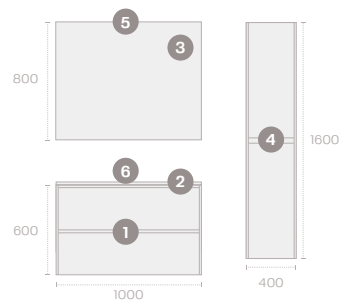

INCA COMPOSITION 100

Ref.	Description
1	18.710.00.32 Vanity unit 100 cm. 2 drawers. Denver Oak
2	11.724.00.01 Inca Inset Ceramic basin 101x46x16 cm
3	18.725.00.21 Inca Square Mirror 100x80 cm
4	18.714.00.02 Side Column 160x40x30 cm. Denver Oak
5	18.727.00.01 Rectangular Led Lamp 30 cm
6	53.342.12 Inca wasbasin mixer