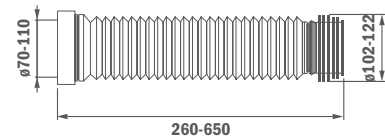

Finish
Chrome

REF.
73.600.00.01

Connector S-trap

- Connection diameter 70/110x102/122 mm
- Adjustable length of 260–650 mm
- Seal is an integral part of the connector
- Modern technology (rotary welding of throat) ensures long-lasting water tightness
- Material: polypropylene