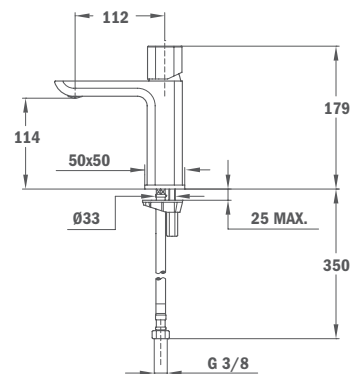

Washbasin Mixer Black

- Without pop-up waste
- Constant optimised water consumption with real water saving system
- 3/8" flexible inlet pipes
- Anti-scale aerator

Finish Black REF. 62.346.02.0NC