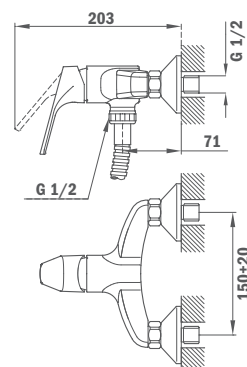

MT PLUS

Washbasin Mixer

- Automatic metal pop-up waste
- 3/8" flexible inlet pipes
- Anti-scale aerator

ACS BYGGFORSK

Finish	REF.
Chrome	46.342.02.00

IDEM, without pop-up waste

Finish	REF.
Chrome	46.346.02.00

Washbasin Mixer L size

- Automatic metal pop-up waste
- 3/8" flexible inlet pipes
- Anti-scale aerator with water saving

Finish	REF.
Chrome	46.382.02.50

Bidet Mixer

- Automatic metal pop-up waste
- 3/8" flexible inlet pipes
- Anti-scale aerator

Finish	REF.
Chrome	46.622.02.00

IDEM, without pop-up waste

Finish	REF.
Chrome	46.626.02.00

Bath/Shower Mixer

- With Basic shower set R13.184.00
- Equipped with noise reducers
- Anti-scale aerator

Finish	REF.
Chrome	46.122.02.00

IDEM, without shower set

Finish	REF.
Chrome	46.121.02.00

Shower Mixer

- With Basic shower set R13.184.00
- Equipped with noise reducers

Finish	REF.
Chrome	46.232.02.00

IDEM, without shower set

Finish	REF.
Chrome	46.231.02.00