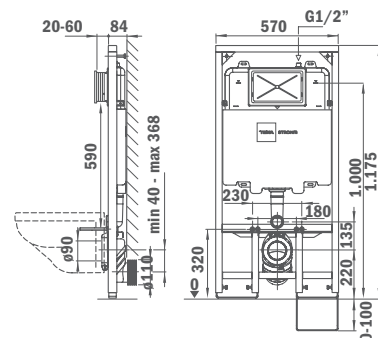

CONCEALED CISTERNS

TEKMODUL SLIM 1

- Installation depth: 86 mm
- Dual cistern 3-6 litres
- 100% waterproof
- Max. Tank capacity: 9 litres
- Max. weight support: 400 kgs
- WC fixing at 180 - 230 mm.
- For floor-standing and wall-hung WCs
- Concealed cistern fully insulated against condensation
- Water supply connection on the rear or top side
- Push button depth adjustment: 20-60 mm
- Tool-free maintenance work

Finish
White

REF.
73.210.02.00

TEKMODUL SLIM 2

- Installation depth: 84 mm
- Dual cistern 3-6 litres
- 100% waterproof
- Max. Tank capacity: 9 litres
- Max. weight support: 400 kgs
- WC fixing at 180 - 230 mm.
- For floor-standing and wall-hung WCs
- Concealed cistern fully insulated against condensation
- Water supply connection on the rear or top side
- Push button depth adjustment: 20-60 mm
- Height adjustment: 0-100 mm
- Tool-free maintenance work

Finish
White / Black

REF.
73.110.02.00

TEKMODUL SLIM 3

- Installation depth: 84mm
- Dual cistern 3-6 litres
- 100% waterproof
- Max. Tank capacity: 9 litres
- Max. weight support: 400 kgs
- WC fixing at 180 - 230mm.
- For floor-standing and wall-hung WCs
- Concealed cistern fully insulated against condensation
- Water supply connection on the rear or top side
- Push button depth adjustment: 20-95mm
- Tool-free maintenance work

Finish
White

REF.
73.410.02.00