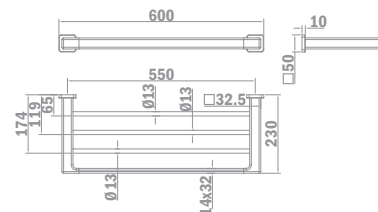

BATHROOM ACCESSORIES

Towel bar

- Metallic
- 600mm

PVD

Finish	REF.
Traditional Chrome	17.076.02.00
Pure Gold	17.076.02.0G2
Proud Rose	17.076.02.0G3
Brave Black	17.076.02.0N2
Loyal Bronze	17.076.02.0BZ

Towel bar

- Metallic
- 600mm

PVD

Finish	REF.
Traditional Chrome	17.077.02.00
Pure Gold	17.077.02.0G2
Proud Rose	17.077.02.0G3
Brave Black	17.077.02.0N2
Loyal Bronze	17.077.02.0BZ

Triple towel holder

- Metallic
- 600mm

PVD

Finish	REF.
Traditional Chrome	17.078.02.00
Pure Gold	17.078.02.0G2
Proud Rose	17.078.02.0G3
Brave Black	17.078.02.0N2
Loyal Bronze	17.078.02.0BZ

Robe hook

- Metallic
- 244mm

PVD

Finish	REF.
Traditional Chrome	17.079.02.00
Pure Gold	17.079.02.0G2
Proud Rose	17.079.02.0G3
Brave Black	17.079.02.0N2
Loyal Bronze	17.079.02.0BZ

Robe hook

- Metallic

PVD

Finish	REF.
Traditional Chrome	17.080.02.00
Pure Gold	17.080.02.0G2
Proud Rose	17.080.02.0G3
Brave Black	17.080.02.0N2
Loyal Bronze	17.080.02.0BZ