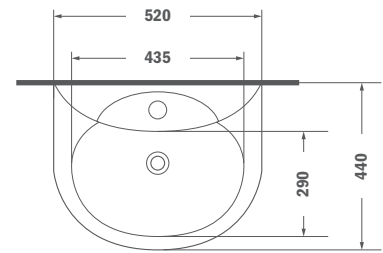

INCA

Basin 52 cm Pedestal

- Ceramic
- With overflow
- Easy to clean
- Tap not included

IMPORTANT: When ordering this model of ceramic basin, you must enter 2 references: one for the basin and one for the pedestal.

Available from: March 2020

Finish White REF. BASIN B53.150.02.52

Finish White REF. PEDESTAL BASIN B53.103.02.00

Basin 52 cm Half Pedestal

- Ceramic
- With overflow
- Easy to clean
- Tap not included

IMPORTANT: When ordering this model of ceramic basin, you must enter 2 references: one for the basin and one for half-pedestal.

Available from: March 2020

Finish White REF. BASIN B53.150.02.52

Finish White REF. HALF PEDESTAL BASIN B00.104.02.00