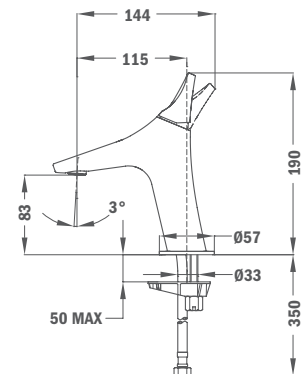

Washbasin Mixer L

- Without pop-up waste
- Anti-scale aerator with water flow limiter 5 l/min
- Saves up to 60% water
- 3/8" and 1/2" flexible inlet pipes included

Finish	REF.
Traditional Chrome	91.386.02.00
Pure Gold	91.386.02.0G2
Proud Rose	91.386.02.0G3
Brave Black	91.386.02.0N2
Loyal Bronze	91.386.02.0BZ