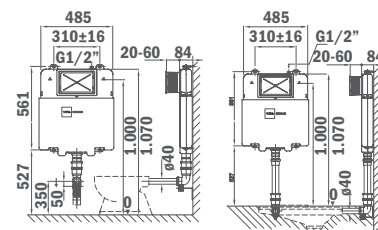

Finish
White

REF.
73.410.02.00