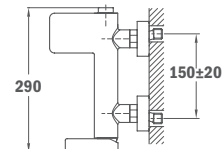

Finish
Black

REF.
62.121.02.0NC

Bath/Shower Mixer

- Without shower set
- Equipped with noise reducers
- Anti-scale aerator
- Automatic diverter integrated in the structure