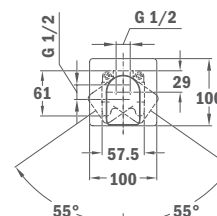

Shower Kit

- 1 function hand shower
- Anti-scale
- Hand shower holder with water outlet
- 1.75 m Flexible shower hose

Finish Chrome REF. 79.005.54.00