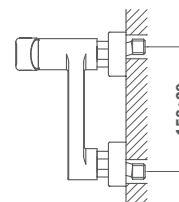

Finish Chrome REF. 66.231.02.00