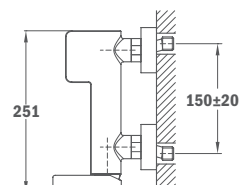

Finish
Black

REF.
62.231.02.0NC

Bath/Shower Mixer

- Without shower set
- Equipped with noise reducers