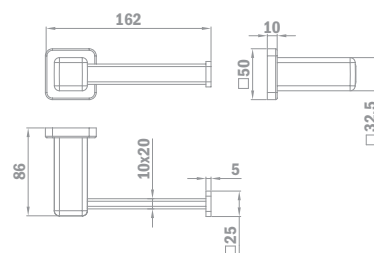

BATHROOM ACCESSORIES

Glass shelves

· Tempered safety glass

PVD

Finish	REF.
Traditional Chrome	17.084.02.00
Pure Gold	17.084.02.0G2
Proud Rose	17.084.02.0G3
Brave Black	17.084.02.0N2
Loyal Bronze	17.084.02.0BZ

Tumbler holder with glass

· Ceramic glass

PVD

Finish	REF.
Traditional Chrome	17.081.02.00
Pure Gold	17.081.02.0G2
Proud Rose	17.081.02.0G3
Brave Black	17.081.02.0N2
Loyal Bronze	17.081.02.0BZ

Soap dish

· Ceramic glass

PVD

Finish	REF.
Traditional Chrome	17.082.02.00
Pure Gold	17.082.02.0G2
Proud Rose	17.082.02.0G3
Brave Black	17.082.02.0N2
Loyal Bronze	17.082.02.0BZ

Toilet paper holder

· Metallic

PVD

Finish	REF.
Traditional Chrome	17.083.02.00
Pure Gold	17.083.02.0G2
Proud Rose	17.083.02.0G3
Brave Black	17.083.02.0N2
Loyal Bronze	17.083.02.0BZ

Toilet brush and holder

· Ceramic glass

PVD

Finish	REF.
Traditional Chrome	17.085.02.00
Pure Gold	17.085.02.0G2
Proud Rose	17.085.02.0G3
Brave Black	17.085.02.0N2
Loyal Bronze	17.085.02.0BZ