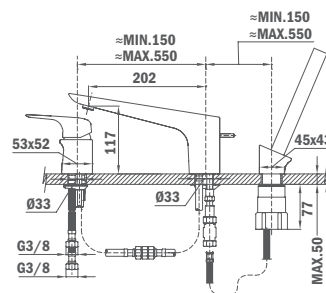

ITACA

Bidet Mixer

- Without pop-up waste
- Anti-scale aerator
- 3/8" and 1/2" flexible inlet pipes included

Finish	REF.
Traditional Chrome	67.626.02.00
Pure Gold	67.626.02.0G2
Proud Rose	67.626.02.0G3
Brave black	67.626.02.0N2
Loyal Bronze	67.626.02.0BZ

· NEW ·

Three hole deck bath shower mixer

- With Stream hand shower
- Integrated diverter
- Anti-scale aerator
- 3/8" flexible inlet pipes

Available from: June 2020

Finish	REF.
Traditional Chrome	67.152.02.00
Pure Gold	67.152.02.0G2
Proud Rose	67.152.02.0G3
Brave black	67.152.02.0N2
Loyal Bronze	67.152.02.0BZ

Bath/Shower Mixer

- Without shower set
- Equipped with noise reducers
- Anti-scale aerator
- Diverter integrated in structure
- Safe touch system

Finish	REF.
Traditional Chrome	67.121.02.00
Pure Gold	67.121.02.0G2
Proud Rose	67.121.02.0G3
Brave black	67.121.02.0N2
Loyal Bronze	67.121.02.0BZ

Bath/Shower Mixer

- Without shower set
- Equipped with noise reducers
- Anti-scale aerator
- Diverter integrated in structure

Finish	REF.
Traditional Chrome	67.101.02.00
Pure Gold	67.101.02.0G2
Proud Rose	67.101.02.0G3
Brave black	67.101.02.0N2
Loyal Bronze	67.101.02.0BZ

Shower Mixer

- Without shower set
- Equipped with noise reducers

Finish	REF.
Traditional Chrome	67.231.02.00
Pure Gold	67.231.02.0G2
Proud Rose	67.231.02.0G3
Brave black	67.231.02.0N2
Loyal Bronze	67.231.02.0BZ