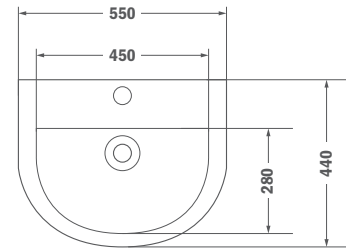

MANACOR

Basin 55 cm Pedestal

- Ceramic
- With overflow
- Easy to clean
- Tap not included

IMPORTANT: When ordering this model of ceramic basin, you must enter 2 references: one for the basin and one for the pedestal.

Available from: March 2020

Finish White REF. BASIN B84.150.02.55

Finish White REF. PEDESTAL BASIN B84.103.02.00

Basin 55 cm Half Pedestal

- Ceramic
- With overflow
- Easy to clean
- Tap not included

IMPORTANT: When ordering this model of ceramic basin, you must enter 2 references: one for the basin and one for half-pedestal.

Available from: March 2020

Finish White REF. BASIN B84.150.02.55

Finish White REF. HALF PEDESTAL BASIN B00.104.02.00