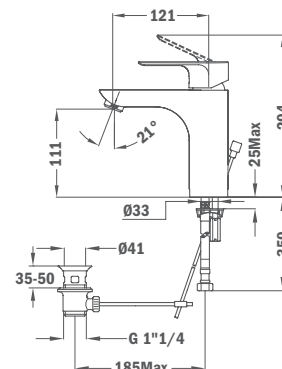

Washbasin Mixer L size

- Length of spout: 121 mm
- Without pop-up waste
- 3/8" flexible inlet pipes
- Anti-scale aerator

Finish **REF.**
 Chrome 32.366.02.00

IDEM, with Metal Pop-up waste

Finish **REF.**
 Chrome 32.362.02.00