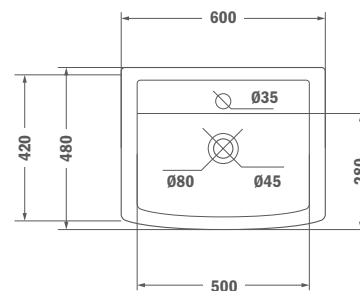

- Ceramic
- With overflow
- Easy to clean
- 60 cm basin
- Tap not included

Only one reference code required for this model.

Available from: January 2020

Finish
White

REF.
18.720.00.01

Wall Hung basin

- Ceramic
- With overflow
- 56x44x39 cm
- Tap not included