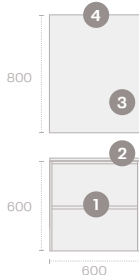

INCA COMBO 60

Ref. 18.833.00.24

Description

1	Vanity Unit	Inca Vanity Unit 60 cm 2 Drawers Denver Oak
2	Ceramic Basin	61x46x16 cm
3	Mirror	60x80 cm
4	Lamp	Rectangular led lamp 30 cm