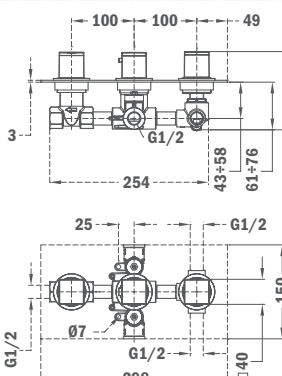

SOLLER

Built in Thermostatic 1 way Shower Mixer

- SAFE TOUCH system
- 1 way diverter
- With safety temperature stop at 38 °C
- Check valves protected by filters
- Without shower set

Finish Chrome REF. 78.021.02.00

Built in Thermostatic 2 Way Shower Mixer

- SAFE TOUCH system
- 2 way diverter
- With safety temperature stop at 38 °C
- Check valves protected by filters
- Without shower set

Finish Chrome REF. 78.022.02.00

Built in Thermostatic 3 Way Shower Mixer

- SAFE TOUCH system
- 3 way diverter
- With safety temperature stop at 38 °C
- Check valves protected by filters
- Without shower set

Finish Chrome REF. 78.023.02.00

Built in Thermostatic 4 way Shower Mixer

- SAFE TOUCH system
- 4 way diverter
- With safety temperature stop at 38 °C
- Check valves protected by filters
- Without shower set

Finish Chrome REF. 78.024.02.00