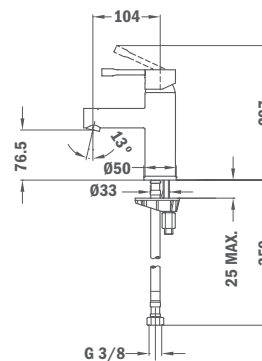

Washbasin Mixer

- Without pop-up waste
- 3/8" flexible inlet pipes
- Anti-scale aerator

ACS

Finish	REF.
Chrome	55.346.02.00

IDEM, with metal pop-up waste

Finish	REF.
Chrome	55.342.02.00