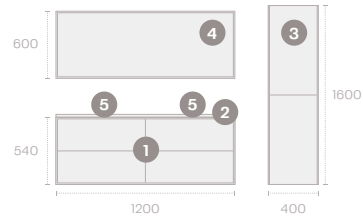

SENSE COMPOSITION 120

Ref.	Description
1 18.712.00.01	Vanity unit Wildwood 120 cm. 4 drawers
2 18.724.00.09	Sense Inset basin-double 120cm
3 18.713.00.01	Side Column Wildwood. 160x40x30 cm
4 18.725.00.18	Sense Mirror Direct Led Light. 120x60 cm
5 91.346.02.00	Sense washbasin mixer