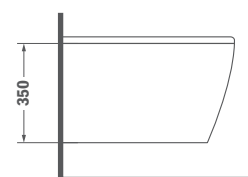

Finish White REF. 70.019.02.00

Floor bidet

- Easy to clean
- High quality ceramic
- Tap not included

Available from: January 2020

Finish White REF. 11.735.00.02

Wall Hung WC

- Cover seat with soft close system
- Dual flush 4.5/3 litre tank. Water saving
- Made in high quality white ceramic
- Rimless design
- Easy to clean
- Ultraslim seat