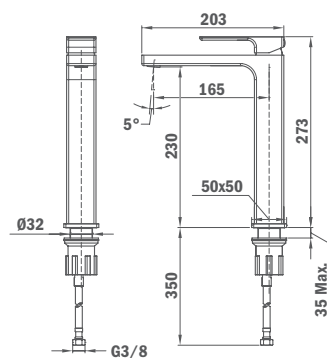

SOLLER

Washbasin Mixer

- Without pop-up waste
- Anti-scale aerator with water flow limiter 5 l/min. Saves up to 60% water
- 3/8" flexible inlet pipes
- Adjustable water stream directly at the aerator

Finish Chrome **REF.** 85.346.12.50

IDEM, with metallic pop-up waste

Finish Chrome **REF.** 85.342.12.50

Washbasin Mixer L size

- Without pop-up waste
- Anti-scale aerator with water flow limiter 5 l/min
- Saves up to 60% water
- 3/8" flexible inlet pipes
- Adjustable water stream directly at the aerator
- Quick and easy installation

Finish Chrome **REF.** 85.386.12.50

· NEW ·

Washbasin Mixer XL size

- Without pop-up waste
- Anti-scale aerator with water flow limiter 5 l/min
- Saves up to 60% water
- 3/8" flexible inlet pipes
- Adjustable water stream directly at the aerator
- Quick and easy installation

Finish Chrome **REF.** 85.311.12.50

Bidet Mixer

- Without pop-up waste
- 3/8" flexible inlet pipes
- Anti-scale aerator
- Adjustable water stream directly at the aerator

Finish Chrome **REF.** 85.626.12.00

Bath/Shower Mixer

- Without shower set
- Equipped with noise reducers
- Hidden spout with shower function
- Visible spout with bath function
- Hidden diverter in the spout
- Anti-scale aerator
- Adjustable water stream directly at the aerator

Finish Chrome **REF.** 85.121.12.00