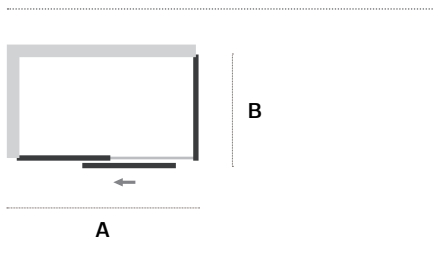

SENSE COLLECTION

1 FIXED PANEL + 1 SLIDING DOOR + 1 SIDE PANEL

ANGULAR 1

- 8 mm Tempered and Safety glass
- Silent and Ultra-Smooth sliding door
- Special anti-scale glass treatment
- Compensation up to 35 mm
- Stainless Steel 20x10 mm watertight bottom guide
- Stainless steel articulated clamping arm 30x10 mm
- Stainless steel ball roller bearings
- Height: 200 cm
- Side magnetic closure for 100% sealed shower space
- Stainless steel ultra-slim handle which allows for full opening
- Clear glass