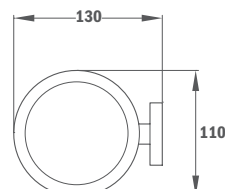

BATHROOM ACCESSORIES

Double robe hook

- Metallic

PVD

Finish	REF.
Traditional Chrome	17.065.02.00
Pure Gold	17.065.02.0G2
Proud Rose	17.065.02.0G3
Brave Black	17.065.02.0N2
Loyal Bronze	17.065.02.0BZ

Glass Shelves

- Metallic
- Tempered safety glass
- 520mm

PVD

Finish	REF.
Traditional Chrome	17.074.02.00
Pure Gold	17.074.02.0G2
Proud Rose	17.074.02.0G3
Brave Black	17.074.02.0N2
Loyal Bronze	17.074.02.0BZ

Tumbler holder with glass

- Metallic
- Glass

PVD

Finish	REF.
Traditional Chrome	17.066.02.00
Pure Gold	17.066.02.0G2
Proud Rose	17.066.02.0G3
Brave Black	17.066.02.0N2
Loyal Bronze	17.066.02.0BZ

Soap dispenser

- Metallic
- Secure template glass

PVD

Finish	REF.
Traditional Chrome	17.075.02.00
Pure Gold	17.075.02.0G2
Proud Rose	17.075.02.0G3
Brave Black	17.075.02.0N2
Loyal Bronze	17.075.02.0BZ

Soap dish with holder

- Metallic
- Glass soap dish

PVD

Finish	REF.
Traditional Chrome	17.067.02.00
Pure Gold	17.067.02.0G2
Proud Rose	17.067.02.0G3
Brave Black	17.067.02.0N2
Loyal Bronze	17.067.02.0BZ