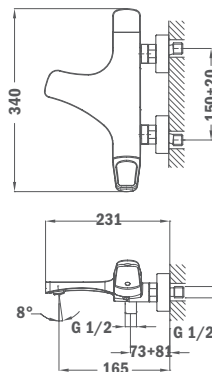

SENSE

Bidet Mixer

- Without pop-up waste
- Anti-scale aerator
- 3/8" and 1/2" flexible inlet pipes included

Finish	REF.
Traditional Chrome	91.626.02.00
Pure Gold	91.626.02.0G2
Proud Rose	91.626.02.0G3
Brave Black	91.626.02.0N2
Loyal Bronze	91.626.02.0BZ

Bath/Shower Mixer without Shower Set

- Without shower set
- Equipped with noise reducers
- Anti-scale aerator
- Ceramic diverter integrated in the handle

Finish	REF.
Traditional Chrome	91.121.02.00
Pure Gold	91.121.02.0G2
Proud Rose	91.121.02.0G3
Brave Black	91.121.02.0N2
Loyal Bronze	91.121.02.0BZ

Three hole deck Bath/Shower Mixer

- With Stream hand shower
- Fixed central spout integrated diverter
- Anti-scale aerator
- 3/8" flexible

Available from: June 2020

Finish	REF.
Traditional Chrome	91.152.02.00
Pure Gold	91.152.02.0G2
Proud Rose	91.152.02.0G3
Brave Black	91.152.02.0N2
Loyal Bronze	91.152.02.0BZ

Shower Mixer without Shower Set

- Without shower set
- Equipped with noise reducers

Finish	REF.
Traditional Chrome	91.231.02.00
Pure Gold	91.231.02.0G2
Proud Rose	91.231.02.0G3
Brave Black	91.231.02.0N2
Loyal Bronze	91.231.02.0BZ

2 way Concealed Mixer

- Without shower set
- Concealed part included

Available from: October 2020

Finish	REF.
Traditional Chrome	91.171.02.00
Pure Gold	91.171.02.0G2
Proud Rose	91.171.02.0G3
Brave Black	91.171.02.0N2
Loyal Bronze	91.171.02.0BZ