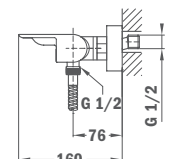

FORMENTERA

Bath/Shower Mixer

- Without shower set
- Equipped with noise reducers
- Anti-scale aerator
- Automatic diverter integrated in the structure

Finish
Black

REF.
62.121.02.0NC

Bath/Shower Mixer

- Without shower set
- Equipped with noise reducers
- Anti-scale aerator
- Automatic diverter integrated in the structure

Finish
White

REF.
62.121.02.0BC

Shower Mixer

- Without shower set
- Equipped with noise reducers

Finish
Chrome

REF.
62.231.02.00

Shower Mixer

- Without shower set
- Equipped with noise reducers

Finish
Black

REF.
62.231.02.0NC

Bath/Shower Mixer

- Without shower set
- Equipped with noise reducers

Finish
White

REF.
62.231.02.0BC