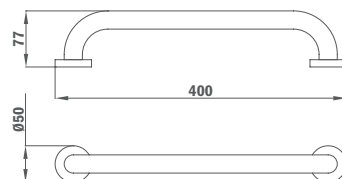

BATHROOM ACCESSORIES

Towel bar

- Metallic
- 600mm

PVD

Finish	REF.
Traditional Chrome	17.061.02.00
Pure Gold	17.061.02.0G2
Proud Rose	17.061.02.0G3
Brave Black	17.061.02.0N2
Loyal Bronze	17.061.02.0BZ

Towel bar

- Metallic
- 600mm

PVD

Finish	REF.
Traditional Chrome	17.062.02.00
Pure Gold	17.062.02.0G2
Proud Rose	17.062.02.0G3
Brave Black	17.062.02.0N2
Loyal Bronze	17.062.02.0BZ

Two-layer movable towel rack

- Metallic

PVD

Finish	REF.
Traditional Chrome	17.070.02.00
Pure Gold	17.070.02.0G2
Proud Rose	17.070.02.0G3
Brave Black	17.070.02.0N2
Loyal Bronze	17.070.02.0BZ

Grab bar

- Metallic
- 400mm

PVD

Finish	REF.
Traditional Chrome	17.069.02.00
Pure Gold	17.069.02.0G2
Proud Rose	17.069.02.0G3
Brave Black	17.069.02.0N2
Loyal Bronze	17.069.02.0BZ

Towel ring

- Metallic
- 235mm

PVD

Finish	REF.
Traditional Chrome	17.063.02.00
Pure Gold	17.063.02.0G2
Proud Rose	17.063.02.0G3
Brave Black	17.063.02.0N2
Loyal Bronze	17.063.02.0BZ