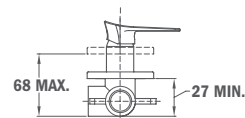

Sense Shower Holder Kit

- Adjustable holder
- Flexible hose 1,75 m
- Ø12,5 cm hand shower
- Anti-scale
- Easy to clean
- 5 functions (Strohm, Bubbles, Rain, Massage and Soft)

Available from: April 2020

Finish	REF.
Traditional Chrome	79.005.60.00
Black	79.005.58.00