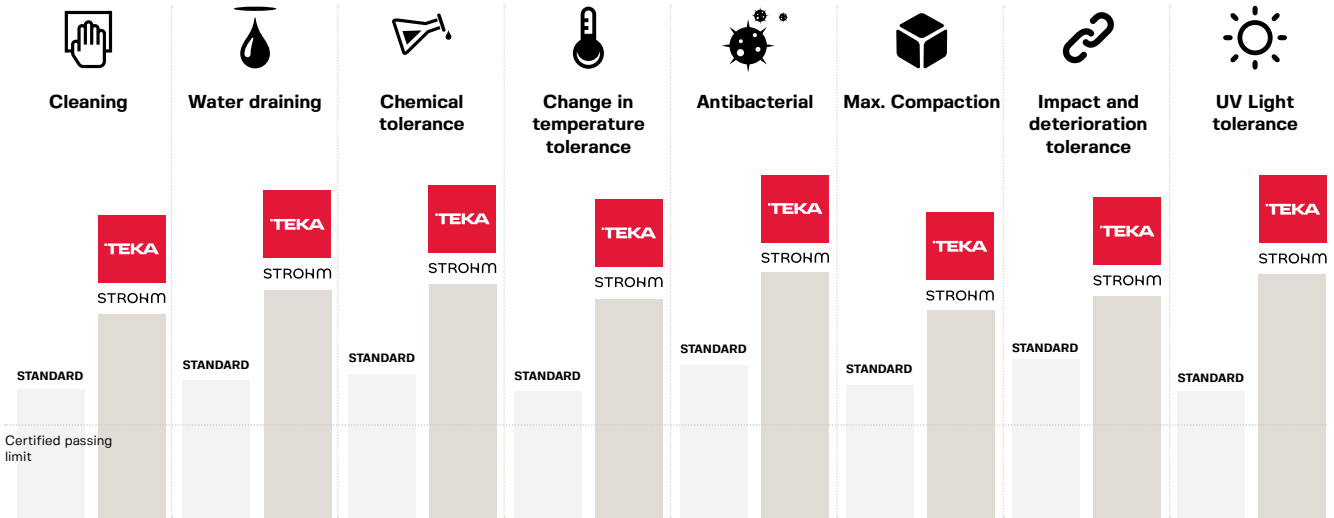

SHOWER TRAYS

The Teka Strohm extra-flat **shower trays are made in Spain** using an innovative state-of-the-art material of the highest quality cross-linked polymers and minerals.

The **Gel-Coat PREMIUM** coating vastly improves current standards, providing an exceptional non-slip surface that makes Teka Strohm shower trays one of the safest in the market.

Improved resistance to pitting corrosion in chloride environments.

Extra Safety, Extra Care.

POLISHED STEEL GRIDS AISI 316:

At Teka Strohm we take care of every last detail to ensure a safe and pleasant shower experience. The grids of our shower trays are made of the highest quality **stainless steel (AISI 316)** which increases the resistance to general corrosion and high temperatures.

This material, commonly known as 'surgical steel', is used in the medical and pharmaceutical industries for its unparalleled safety and corrosion resistance.

EXTRA SAFETY IN SMOOTH AND SLATE