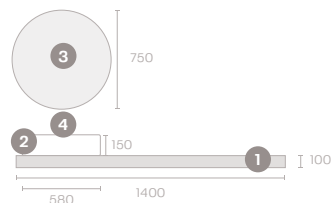

SOLLER RANGE

140 cm COMPOSITION

SOLLER COMPOSITION 140

	Ref.	Description
1	18.71700.11	Countertop. Nebraska. 140 cm
2	18.72100.13	Rectangular countertop basin. 58x37 cm
3	18.72600.04	Round Mirror backlit led Ø75 cm
4	85.38612.50	Soller washbasin mixer L

120 cm COMPOSITION

SOLLER COMPOSITION 120

	Ref.	Description
1	18.71000.17	2 drawers. 60 cm. Matte white
2	18.71000.17	2 drawers. 60 cm. Matte white
3	18.72400.20	Double Inset basin. 120 cm
4	11.72500.00	Flat Square Inca Mirror. 60x80 cm
5	85.38612.50	Soller washbasin mixer L