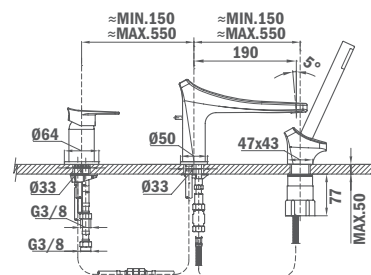

SENSE

Bidet Mixer

- Without pop-up waste
- Anti-scale aerator
- 3/8" and 1/2" flexible inlet pipes included

Finish	REF.
Traditional Chrome	91.626.02.00
Pure Gold	91.626.02.0G2
Proud Rose	91.626.02.0G3
Brave Black	91.626.02.0N2
Loyal Bronze	91.626.02.0BZ

Bath/Shower Mixer without Shower Set

- Without shower set
- Equipped with noise reducers
- Anti-scale aerator
- Ceramic diverter integrated in the handle

Finish	REF.
Traditional Chrome	91.121.02.00
Pure Gold	91.121.02.0G2
Proud Rose	91.121.02.0G3
Brave Black	91.121.02.0N2
Loyal Bronze	91.121.02.0BZ

Three hole deck Bath/Shower Mixer

- With Stream hand shower
- Fixed central spout integrated diverter
- Anti-scale aerator
- 3/8" flexible

Available from: June 2020

Finish	REF.
Traditional Chrome	91.152.02.00
Pure Gold	91.152.02.0G2
Proud Rose	91.152.02.0G3
Brave Black	91.152.02.0N2
Loyal Bronze	91.152.02.0BZ

Shower Mixer without Shower Set

- Without shower set
- Equipped with noise reducers

Finish	REF.
Traditional Chrome	91.231.02.00
Pure Gold	91.231.02.0G2
Proud Rose	91.231.02.0G3
Brave Black	91.231.02.0N2
Loyal Bronze	91.231.02.0BZ

2 way Concealed Mixer

- Without shower set
- Concealed part included

Available from: October 2020

Finish	REF.
Traditional Chrome	91.171.02.00
Pure Gold	91.171.02.0G2
Proud Rose	91.171.02.0G3
Brave Black	91.171.02.0N2
Loyal Bronze	91.171.02.0BZ