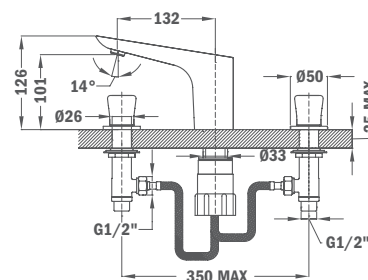

ITACA

Washbasin Mixer S size

- Without pop-up waste
- Anti-scale aerator with water flow limiter 5 l/min
- Saves up to 60% water
- 3/8" and 1/2" flexible inlet pipes included

Finish	REF.
Traditional Chrome	67.346.02.00
Pure Gold	67.346.02.0G2
Proud Rose	67.346.02.0G3
Brave black	67.346.02.0N2
Loyal Bronze	67.346.02.0BZ

Washbasin Mixer L size

- Without pop-up waste
- Anti-scale aerator with water flow limiter 5 l/min
- Saves up to 60% water
- 3/8" and 1/2" flexible inlet pipes included

Finish	REF.
Traditional Chrome	67.386.02.00
Pure Gold	67.386.02.0G2
Proud Rose	67.386.02.0G3
Brave black	67.386.02.0N2
Loyal Bronze	67.386.02.0BZ

· NEW ·

Washbasin Mixer XL size

- Without pop-up waste
- Anti-scale aerator with water flow limiter 5 l/min
- Saves up to 60% water
- 3/8" and 1/2" flexible inlet pipes included

Available from: April 2020

Finish	REF.
Traditional Chrome	67.366.02.00
Pure Gold	67.366.02.0G2
Proud Rose	67.366.02.0G3
Brave black	67.366.02.0N2
Loyal Bronze	67.366.02.0BZ

· NEW ·

Three hole Washbasin Mixer

- Without pop-up waste
- Anti-scale aerator
- 3/8" and 1/2" flexible inlet pipes included

Finish	REF.
Traditional Chrome	67.431.02.00
Pure Gold	67.431.02.0G2
Proud Rose	67.431.02.0G3
Brave black	67.431.02.0N2
Loyal Bronze	67.431.02.0BZ

· NEW ·

Wall-mounted Washbasin Mixer

- Without pop-up waste
- Spout maximum length: 21 cm
- Anti-scale aerator

Finish	REF.
Traditional Chrome	67.461.02.00
Pure Gold	67.461.02.0G2
Proud Rose	67.461.02.0G3
Brave black	67.461.02.0N2
Loyal Bronze	67.461.02.0BZ