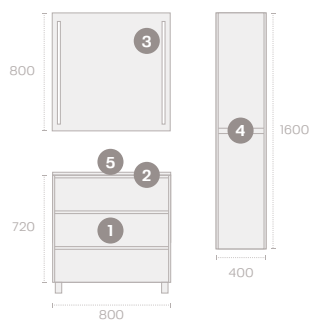

INCA COMPOSITION 80

Ref.	Description
1	18.711.00.08 Vanity unit 80 cm. 3 drawers. Glossy Graphite
2	70.230.02.00 Inca Inset Ceramic basin. 81x46x16 cm
3	18.725.00.10 Inca Double Side led mirror 80x80 cm
4	18.713.00.09 Side Column 160x40x30 cm. Glossy Graphite
5	53.342.12 Inca wasbasin mixer