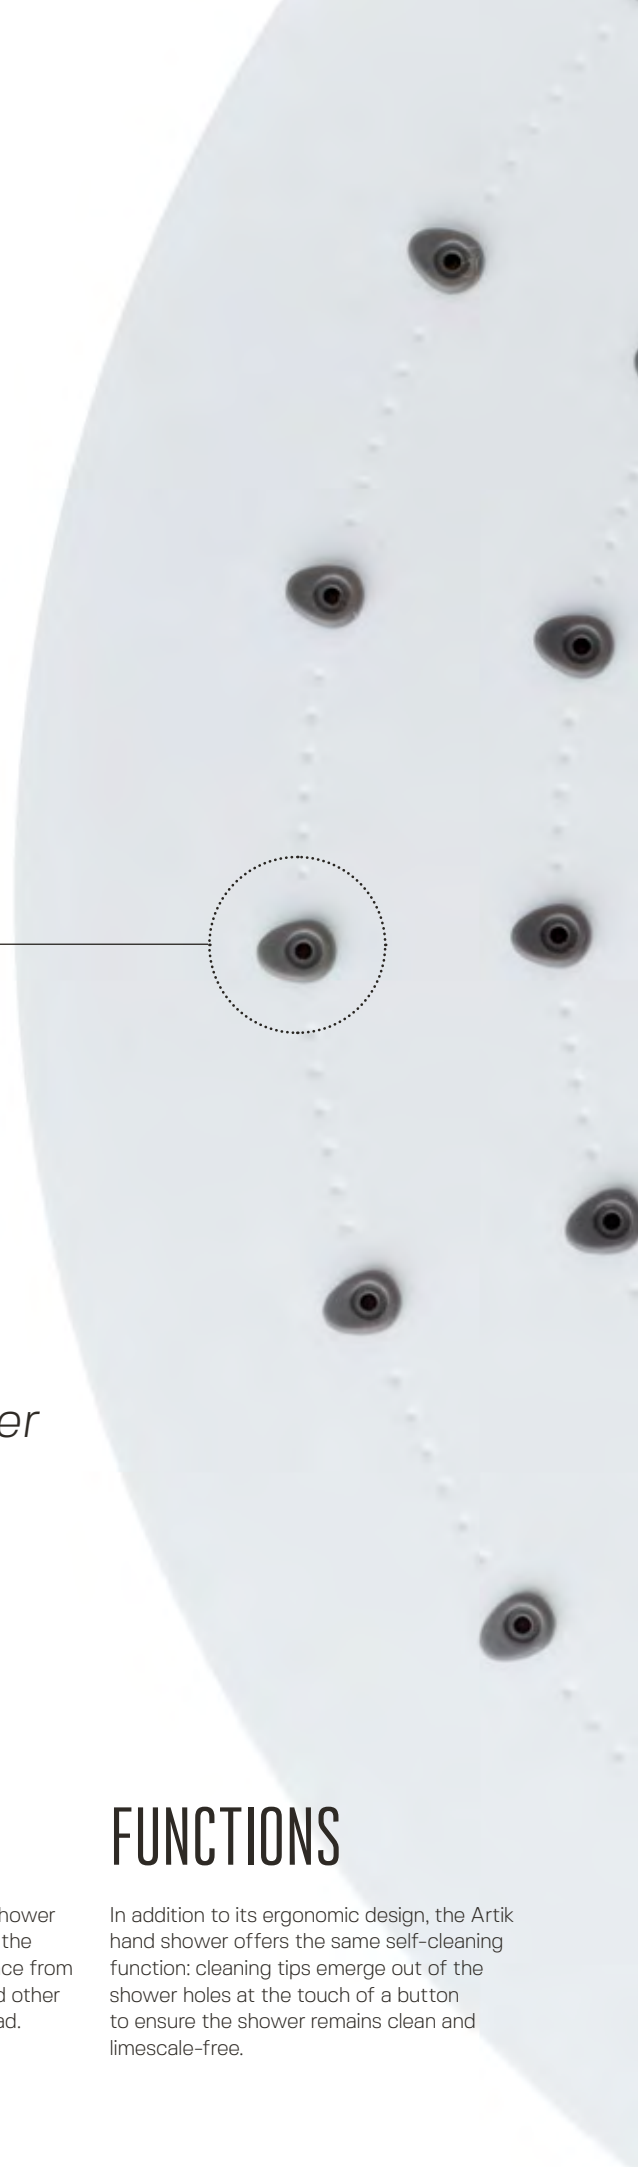

FUNCTIONS

In addition to its ergonomic design, the Artik hand shower offers the same self-cleaning function: cleaning tips emerge out of the shower holes at the touch of a button to ensure the shower remains clean and limescale-free.