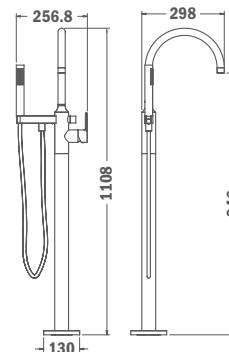

BATHTUBS

**SENSE
Mineral Charge Bathtub**

- Easy to clean
- Mineral Charge
- 177,5 x 80 x 56,5 cm
- Pop waste not included

Available from: March 2020

REF.
T9111002178

**ALAIOR
Mineral Charge Bathtub**

- Easy to clean
- Mineral Charge
- 160 x 70 x 57,5 cm
- Pop waste not included

Available from: March 2020

REF.
T5511002160

Bathtub Pop-up waste

Finish   REF.
Chrome   11.090.00

· NEW ·

Free standing bathtub mixer

- Stream shower set
- 1 function hand shower
- Special for free standing bathtubs
- Minimalistic design

Available from:
April 2020 (Traditional Chrome)
June 2020 (PVD colours)

Finish   REF.
Traditional Chrome   18.233.02.00
Pure Gold   18.233.02.0G2
Proud Rose   18.233.02.0G3
Brave Black   18.233.02.0N2
Loyal Bronze   18.233.02.0BZ