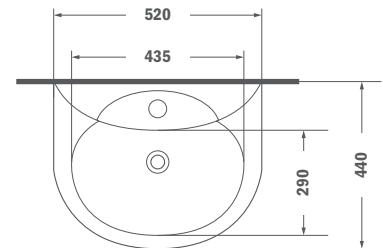

Basin 52 cm Half Pedestal

- Ceramic
- With overflow
- Easy to clean
- Tap not included

IMPORTANT: When ordering this model of ceramic basin, you must enter 2 references: one for the basin and one for half-pedestal.

Available from: March 2020

Finish White REF. BASIN B53.150.02.52

Finish White REF. HALF PEDESTAL BASIN B00.104.02.00