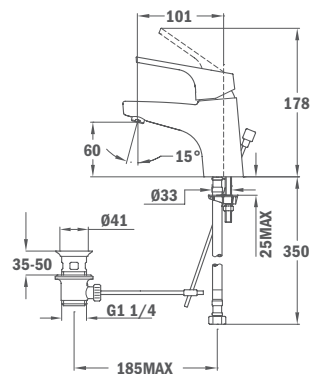

Washbasin Mixer L size

- Automatic metal pop-up waste
- 3/8" flexible inlet pipes
- Anti-scale aerator with water saving

Finish	REF.
Chrome	46.382.02.50