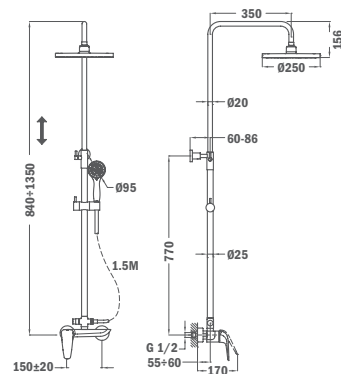

ITACA

· NEW ·

Single lever shower system

- Shower mixer with upper outlet
- Automatic diverter
- Adjustable round telescopic rail:
  - Min. height: 840 mm
  - Max. height: 1350 mm
- Shower head Ø250 mm
- 1 function hand shower with anti-scale system
- 1.5 m flexible shower hose
- Adjustable hand shower holder

Available from: November 2020

Finish	REF.
Traditional Chrome	67.297.02.00
Pure Gold	67.297.02.0G2
Proud Rose	67.297.02.0G3
Brave Black	67.297.02.0N2
Loyal Bronze	67.297.02.0BZ

Single lever shower system

- Shower mixer with upper outlet
- Automatic diverter
- Adjustable round telescopic rail:
  - Min. height: 840 mm
  - Max. height: 1350 mm
- Shower head Ø250 mm with anti-scale system
- 3 functions hand shower with anti-scale system
- Silver PVC 1.5 m flexible shower hose with anti-twist system
- Adjustable hand shower holder

Finish	REF.
Chrome	67.298.02.00