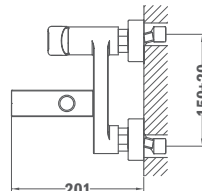

NEXOS

Washbasin Mixer

- Without pop-up waste
- 3/8" flexible inlet pipes
- Anti-scale aerator

Finish Chrome REF. 66.346.02.00

Cascade Washbasin Mixer

- Without pop-up waste
- Cascade spout
- 3/8" flexible inlet pipes
- Anti-scale aerator
- Anti-splash and water saving system (4 l/min)
- Optimised water consumption

Finish Chrome REF. 66.386.02.00

Bidet Mixer

- Without pop-up waste
- 3/8" flexible inlet pipes
- Anti-scale aerator
- Swivel Joint

Finish Chrome REF. 66.626.02.00

Cascade Bath/Shower Mixer

- Without shower set
- Cascade spout
- Equipped with noise reducers
- Diverter integrated in the mixer

Finish Chrome REF. 66.101.02.00

Shower Mixer

- Without shower set
- Equipped with noise reducers

Finish Chrome REF. 66.231.02.00