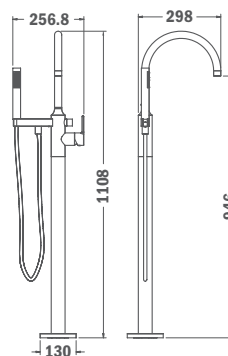

Available from:
April 2020 (traditional chrome)
June 2020 (pvd colours)

Finish Traditional Chrome **REF.** 18.233.02.00
Pure Gold 18.233.02.0G2
Proud Rose 18.233.02.0G3
Brave Black 18.233.02.0N2
Loyal Bronze 18.233.02.0BZ