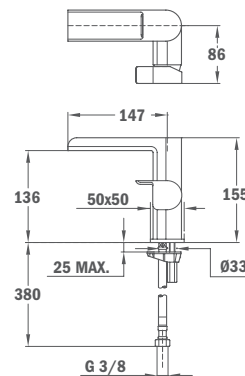

Cascade Washbasin Mixer Black

- Without pop-up waste
- Open cascade spout
- 3/8" flexible inlet pipes
- Innovative anti-splash & water saving system device located in the cartridge
- Constant optimised water consumption with real water saving system
- Anti-scale flow straightener

Finish Black REF. 62.331.02.0NC