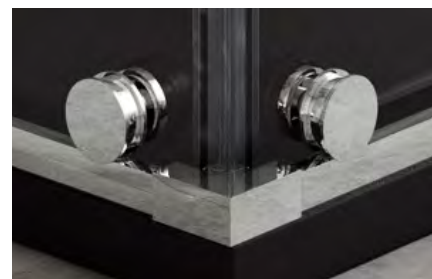

Stainless Steel bearings

*IMPORTANT: THIS SHOWER ENCLOSURE MUST BE ORDERED WITH 3 REFERENCES FROM THE FOLLOWING CHART:
SIDE A + SIDE B + ANGULAR KIT

SIDE A

CM	70	75	80	90	100	110	120	130	140	150	160	170	180
Ref.	M9101070.8	M9101075.8	M9101080.8	M9101090.8	M9101100.8	M9101110.8	M9101120.8	M9101130.8	M9101140.8	M9101150.8	M9101160.8	M9101170.8	M9101180.8

SIDE B

CM	70	75	80	90	100	110	120	130	140	150	160	170	180
Ref.	M9101070.8	M9101075.8	M9101080.8	M9101090.8	M9101100.8	M9101110.8	M9101120.8	M9101130.8	M9101140.8	M9101150.8	M9101160.8	M9101170.8	M9101180.8

ANGULAR KIT

Ref.	M9110KIT