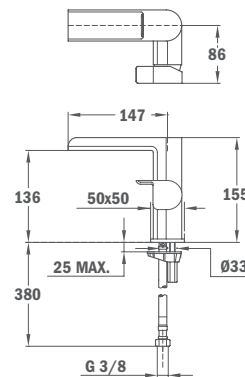

Tall Cascade Washbasin Mixer

- Without pop-up waste
- Open cascade spout
- 3/8" flexible inlet pipes
- Innovative anti-splash & water saving system device located in the cartridge
- Constant optimised water consumption with real water saving system
- Anti-scale flow straightener

Finish Chrome REF. 62.311.02.00