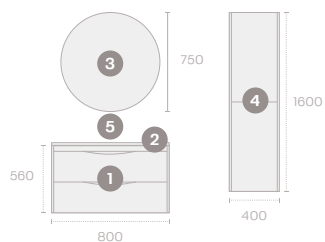

80 cm COMPOSITION