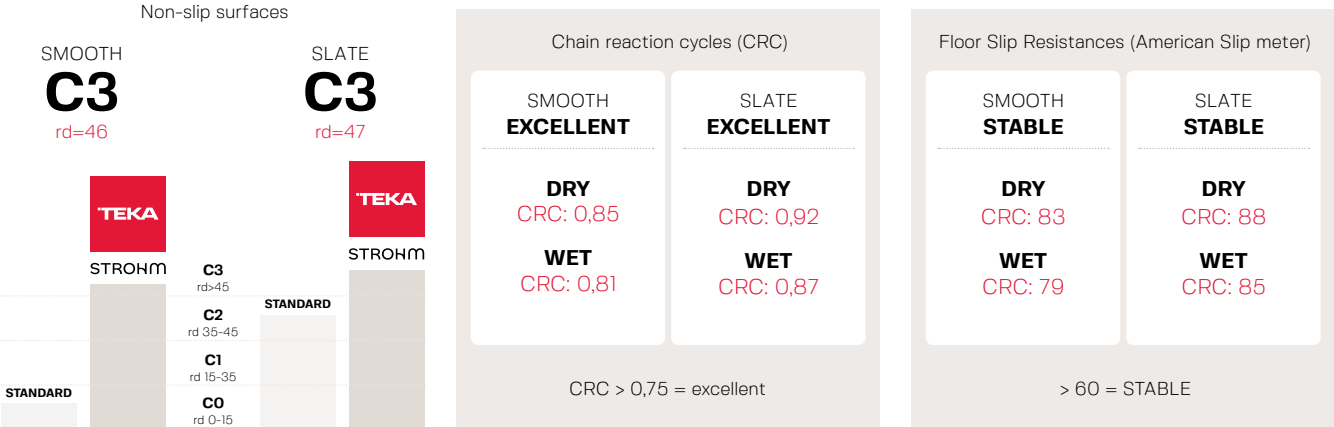

SHOWER TRAYS

The Teka Strohm extra-flat **shower trays are made in Spain** using an innovative state-of-the-art material of the highest quality cross-linked polymers and minerals.

The **Gel-Coat PREMIUM** coating vastly improves current standards, providing an exceptional non-slip surface that makes Teka Strohm shower trays one of the safest in the market.

Improved resistance to pitting corrosion in chloride environments.

Extra Safety, Extra Care.

POLISHED STEEL GRIDS AISI 316:

At Teka Strohm we take care of every last detail to ensure a safe and pleasant shower experience. The grids of our shower trays are made of the highest quality **stainless steel (AISI 316)** which increases the resistance to general corrosion and high temperatures.

This material, commonly known as 'surgical steel', is used in the medical and pharmaceutical industries for its unparalleled safety and corrosion resistance.

EXTRA SAFETY IN SMOOTH AND SLATE