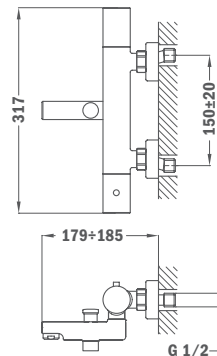

MANACOR - CONCEALED COMBO OPTIONS

Thermostatic Shower Mixer with spout

- Safe touch system
- With safety temperature stop at 38° C
- Check valves protected by filter
- Without shower set

Finish
Chrome

REF.
84.101.02.00

Combo 2-Way Concealed Mixer

- **All-in-one Box**
- 2 way concealed mixer
- Concealed part included
- Ultraslim shower head Ø250 mm
- 300 mm shower arm
- Shower kit:
  - Hand shower (3 functions)
  - Hand shower holder with water outlet
  - Flexible shower hose

Finish
Chrome

REF.
84.172.02.20

Combo 1-Way concealed mixer

- **All-in-one Box**
- 1 way concealed mixer
- Concealed part included
- Shower kit:
  - Hand shower (3 functions)
  - Hand shower holder with water outlet
  - Flexible shower hose

Finish
Chrome

REF.
84.242.02.20

Thermostatic Shower System

- Thermostatic shower mixer with upper outlet
- Safe touch system
- Thermostatic mixer with safety temperature stop at 38 °C
- Integrated automatic diverter
- Adjustable round telescopic rail:
  - Min. height: 970 mm
  - Max. height: 1310 mm
- Metal ultraslim shower head with anti-scale system:
  - Ø250 mm
  - 2 mm thickness
- 3 function hand shower with anti-scale system
- PVC flexible shower hose 1.5 m with anti-twist system
- Adjustable hand shower holder
- Check valves protected by filters

Finish
Chrome

REF.
84.237.02.00