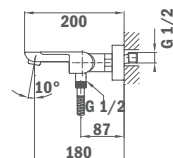

FORMENTERA

Washbasin Mixer White

- Without pop-up waste
- Constant optimised water consumption with real water saving system
- 3/8" flexible inlet pipes
- Anti-scale aerator

Finish White REF. 62.346.12.0BC

Wall-Mounted Washbasin Mixer

- Without pop-up waste
- Spout maximum 178 mm
- Anti-scale aerator
- Concealed part included

Finish Chrome REF. 62.461.02.00

· NEW ·

Wall mounted Cascade Washbasin Mixer

- Without pop-up waste
- Spout maximum 170 mm
- Anti-scale aerator
- Concealed part included
- Ultra slim plate

Available from: April 2020

Finish Chrome REF. 62.491.02.00

Bidet Mixer

- Without pop-up waste
- 3/8" flexible inlet pipes
- Anti-scale aerator
- Swivel ball joint

Finish Chrome REF. 62.626.02.00

Bath/Shower Mixer

- Without shower set
- Equipped with noise reducers
- Anti-scale aerator
- Automatic diverter integrated in the structure

Finish Chrome REF. 62.121.02.00