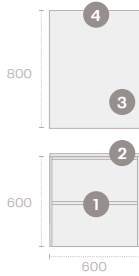

INCA COMBO 60

Ref. 18.833.00.18

Description

1	Vanity Unit	Inca Vanity Unit 60 cm 2 Drawers Glossy White
2	Ceramic Basin	61x46x16 cm
3	Mirror	60x80 cm
4	Lamp	Rectangular led lamp 30 cm