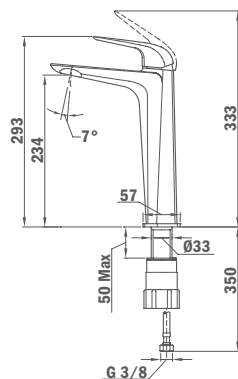

ITACA

Washbasin Mixer S size

- Without pop-up waste
- Anti-scale aerator with water flow limiter 5 l/min
- Saves up to 60% water
- 3/8" and 1/2" flexible inlet pipes included

Finish	REF.
Traditional Chrome	67.346.02.00
Pure Gold	67.346.02.0G2
Proud Rose	67.346.02.0G3
Brave black	67.346.02.0N2
Loyal Bronze	67.346.02.0BZ

Washbasin Mixer L size

- Without pop-up waste
- Anti-scale aerator with water flow limiter 5 l/min
- Saves up to 60% water
- 3/8" and 1/2" flexible inlet pipes included

Finish	REF.
Traditional Chrome	67.386.02.00
Pure Gold	67.386.02.0G2
Proud Rose	67.386.02.0G3
Brave black	67.386.02.0N2
Loyal Bronze	67.386.02.0BZ

· NEW ·

Washbasin Mixer XL size

- Without pop-up waste
- Anti-scale aerator with water flow limiter 5 l/min
- Saves up to 60% water
- 3/8" and 1/2" flexible inlet pipes included

Available from: April 2020

Finish	REF.
Traditional Chrome	67.366.02.00
Pure Gold	67.366.02.0G2
Proud Rose	67.366.02.0G3
Brave black	67.366.02.0N2
Loyal Bronze	67.366.02.0BZ

· NEW ·

Three hole Washbasin Mixer

- Without pop-up waste
- Anti-scale aerator
- 3/8" and 1/2" flexible inlet pipes included

Finish	REF.
Traditional Chrome	67.431.02.00
Pure Gold	67.431.02.0G2
Proud Rose	67.431.02.0G3
Brave black	67.431.02.0N2
Loyal Bronze	67.431.02.0BZ

· NEW ·

Wall-mounted Washbasin Mixer

- Without pop-up waste
- Spout maximum length: 21 cm
- Anti-scale aerator

Finish	REF.
Traditional Chrome	67.461.02.00
Pure Gold	67.461.02.0G2
Proud Rose	67.461.02.0G3
Brave black	67.461.02.0N2
Loyal Bronze	67.461.02.0BZ