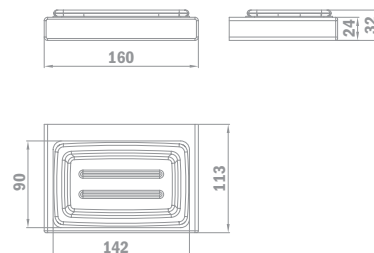

BATHROOM ACCESSORIES

Glass shelves

· Tempered safety glass

PVD

Finish	REF.
Traditional Chrome	17.084.02.00
Pure Gold	17.084.02.0G2
Proud Rose	17.084.02.0G3
Brave Black	17.084.02.0N2
Loyal Bronze	17.084.02.0BZ

Tumbler holder with glass

· Ceramic glass

PVD

Finish	REF.
Traditional Chrome	17.081.02.00
Pure Gold	17.081.02.0G2
Proud Rose	17.081.02.0G3
Brave Black	17.081.02.0N2
Loyal Bronze	17.081.02.0BZ

Soap dish

· Ceramic glass

PVD

Finish	REF.
Traditional Chrome	17.082.02.00
Pure Gold	17.082.02.0G2
Proud Rose	17.082.02.0G3
Brave Black	17.082.02.0N2
Loyal Bronze	17.082.02.0BZ

Toilet paper holder

· Metallic

PVD

Finish	REF.
Traditional Chrome	17.083.02.00
Pure Gold	17.083.02.0G2
Proud Rose	17.083.02.0G3
Brave Black	17.083.02.0N2
Loyal Bronze	17.083.02.0BZ

Toilet brush and holder

· Ceramic glass

PVD

Finish	REF.
Traditional Chrome	17.085.02.00
Pure Gold	17.085.02.0G2
Proud Rose	17.085.02.0G3
Brave Black	17.085.02.0N2
Loyal Bronze	17.085.02.0BZ