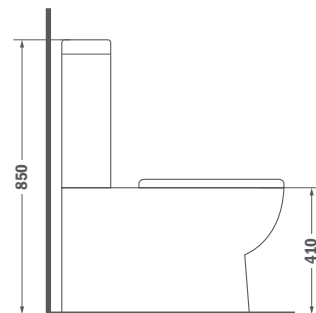

NEXOS

BTW WC

- Cover seat with soft close system
- Dual flush 3/6 litre tank
- Water saving
- Dual outlet. Floor/Wall
- Made in high quality white ceramic
- Ultraslim seat
- Rimless technology
- Easy to clean

Available from: January 2020

Finish White REF. 11.733.00.00

Floor bidet

- Easy to clean
- High quality ceramic
- Tap not included

Available from: January 2020

Finish White REF. 11.735.00.01

Wall Hung WC

- Cover seat with soft close system
- Dual flush 3/4.5 litre tank. Water saving
- Made in high quality white ceramic
- Rimless design
- Easy to clean
- Ultraslim seat

Available from: January 2020

Finish White REF. 11.732.00.01

Wall Hung bidet

- Easy to clean
- High quality ceramic
- Tap not included

Available from: January 2020

Finish White REF. 18.736.00.01