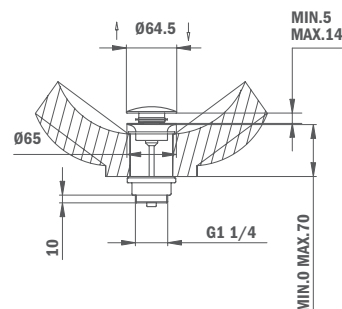

SENSE

1 way Concealed Mixer

- Without shower set
- Concealed part included

Available from: October 2020

Finish	REF.
Traditional Chrome	91.241.02.00
Pure Gold	91.241.02.0G2
Proud Rose	91.241.02.0G3
Brave Black	91.241.02.0N2
Loyal Bronze	91.241.02.0BZ

Sense Shower Holder Kit

- Adjustable holder
- Flexible hose 1,75 m
- Ø12,5 cm hand shower
- Anti-scale
- Easy to clean
- 5 functions (Strohm, Bubbles, Rain, Massage and Soft)

Available from: April 2020

Finish	REF.
Traditional Chrome	79.005.60.00
Black	79.005.58.00

Metal Quick Automatic pop-up waste

- Brass push pop-up waste
- Easy manual open-close system
- No lift rod required
- Without overflow
- On touch spring action

Available from: April 2020

Finish	REF.
Traditional Chrome	11.062.00
Pure Gold	11.062.0G2
Proud Rose	11.062.0G3
Brave Black	11.062.0N2
Loyal Bronze	11.062.0BZ