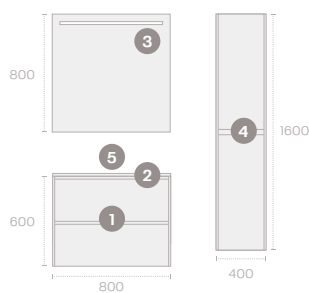

INCA COMPOSITION 80

Ref.	Description
1	18.710.00.28 Vanity unit 80 cm. 2 drawers. Glossy Graphite
2	70.230.02.00 Inca Inset Ceramic basin 81x46x16 cm
3	18.725.00.05 Inca Upper Led Mirror 80x80 cm
4	18.713.00.09 Side Column 160x40x30 cm. Glossy Graphite
5	53.342.12 Inca wasbasin mixer