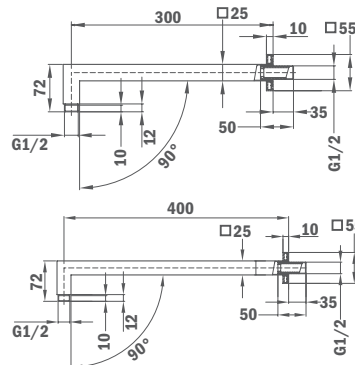

FORMENTERA

Formentera Shower Head:

- 279 x 279 mm
- Swivel ball-joint
- Anti-scale

Finish **REF.**
Chrome 79.006.65.00

Brass Shower Arm FORMENTERA 300 mm

- 300 mm
- 25 x 25 mm
- 1/2" thread

Finish **REF.**
Chrome 79.007.55.00

IDEM, 400 mm

Finish **REF.**
Chrome 79.007.56.00