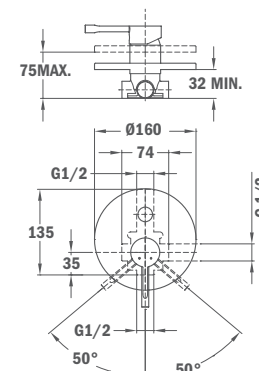

2-Way concealed mixer

- Without shower set
- Concealed part included
- 40 mm cartridge

Finish Chrome REF. 55.171.02.00