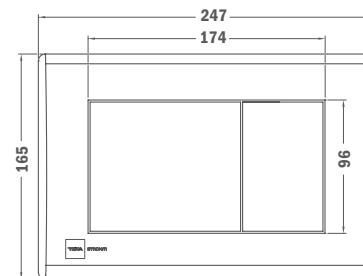

FLUSH PLATES

Teka Strohm flush plate 10

- White ABS mounting frame
- 2 actuator rods: complete or half flush
- For flush actuation with any Teka Strohm concealed cistern

Finish White **REF.** 73.500.01.00

Teka Strohm Flush Plate 20

- Mat chrome ABS mounting frame
- 2 actuator rods: complete or half flush
- For flush actuation with any Teka Strohm concealed cistern

Finish Matt Chrome **REF.** 73.500.02.00
Gloss Chrome 73.500.03.00

Teka Strohm Flush Plate 40

- Mat chrome ABS mounting frame
- 2 actuator rods: complete or half flush
- For flush actuation with any Teka Strohm concealed cistern

Finish Matt Chrome **REF.** 73.500.04.00
Glow Chrome 73.500.05.00

Teka Strohm Flush Plate 60

- Aluminium/stainless steel mounting frame
- 2 actuator rods: complete or half flush
- For flush actuation with any Teka Strohm concealed cistern

Finish Aluminium/stainless steel **REF.** 73.500.06.00