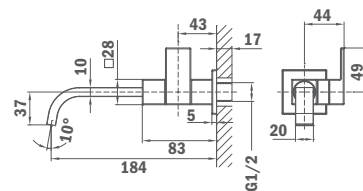

IN 153 Exposed Washbasin Cold Tap

- Equipped with ceramic headpart
- Cascade Spout