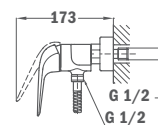

ITACA

Bidet Mixer

- Without pop-up waste
- Anti-scale aerator
- 3/8" and 1/2" flexible inlet pipes included

Finish	REF.
Traditional Chrome	67.626.02.00
Pure Gold	67.626.02.0G2
Proud Rose	67.626.02.0G3
Brave black	67.626.02.0N2
Loyal Bronze	67.626.02.0BZ

· NEW ·

Three hole deck bath shower mixer

- With Stream hand shower
- Integrated diverter
- Anti-scale aerator
- 3/8" flexible inlet pipes

Available from: June 2020

Finish	REF.
Traditional Chrome	67.152.02.00
Pure Gold	67.152.02.0G2
Proud Rose	67.152.02.0G3
Brave black	67.152.02.0N2
Loyal Bronze	67.152.02.0BZ

Bath/Shower Mixer

- Without shower set
- Equipped with noise reducers
- Anti-scale aerator
- Diverter integrated in structure
- Safe touch system

Finish	REF.
Traditional Chrome	67.121.02.00
Pure Gold	67.121.02.0G2
Proud Rose	67.121.02.0G3
Brave black	67.121.02.0N2
Loyal Bronze	67.121.02.0BZ

Bath/Shower Mixer

- Without shower set
- Equipped with noise reducers
- Anti-scale aerator
- Diverter integrated in structure

Finish	REF.
Traditional Chrome	67.101.02.00
Pure Gold	67.101.02.0G2
Proud Rose	67.101.02.0G3
Brave black	67.101.02.0N2
Loyal Bronze	67.101.02.0BZ

Shower Mixer

- Without shower set
- Equipped with noise reducers

Finish	REF.
Traditional Chrome	67.231.02.00
Pure Gold	67.231.02.0G2
Proud Rose	67.231.02.0G3
Brave black	67.231.02.0N2
Loyal Bronze	67.231.02.0BZ