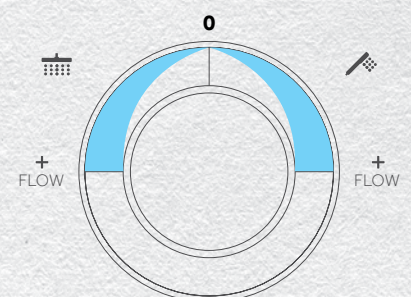

Finish
Chrome

REF.
84.202.02.20

DUAL CONTROL

THERMOSTATIC DESIGN WITH SINGLE LEVER MIXER FUNCTIONALITY

The Strohm Dual Control thermostatic shower system combines the aesthetics of the thermostatic taps with the practicality of the standard mixer. An elegant product that does not require maintenance.

Temperature Control

The right side of this single lever mixer regulates temperature. Turn to the right/left to achieve desired water temperature.

*Dual Control
Providing greater safety,
efficiency and comfort in
the shower*

Left lever has a double function:

Selection of water outflow (showerhead or hand-shower) and Flow regulation.

VIDEO

DUAL CONTROL

SOLLER Dual Control Shower System

- Dual Control mixer with upper outlet
- Safe touch system
- Integrated automatic diverter
- Adjustable round telescopic rail:
 - Min. height: 800 mm
 - Max. height: 1310 mm
- Shower head 202 x 202 mm with anti-scale system
- Hand shower with anti-scale system
- PVC 1.5 m anti-twist flexible shower hose
- Adjustable hand shower holder
- Check valves protected by filters

Finish
Chrome

REF.
85.278.02.00

MANACOR Dual Control Shower System

- Dual Control mixer with upper outlet
- Safe touch system
- Integrated automatic diverter
- Adjustable round telescopic rail:
 - Min. height: 800 mm
 - Max. height: 1310 mm
- Metal ultraslim shower head with anti-scale system:
 - Ø200 mm
 - 2 mm thickness
- 3 functions hand shower with anti-scale system
- High quality 1.5 m flexible metal shower hose
- Adjustable hand shower holder
- Check valves protected by filters