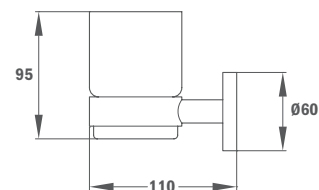

BATHROOM ACCESSORIES

Double robe hook

- Metallic

PVD

Finish	REF.
Traditional Chrome	17.065.02.00
Pure Gold	17.065.02.0G2
Proud Rose	17.065.02.0G3
Brave Black	17.065.02.0N2
Loyal Bronze	17.065.02.0BZ

Glass Shelves

- Metallic
- Tempered safety glass
- 520mm

PVD

Finish	REF.
Traditional Chrome	17.074.02.00
Pure Gold	17.074.02.0G2
Proud Rose	17.074.02.0G3
Brave Black	17.074.02.0N2
Loyal Bronze	17.074.02.0BZ

Tumbler holder with glass

- Metallic
- Glass

PVD

Finish	REF.
Traditional Chrome	17.066.02.00
Pure Gold	17.066.02.0G2
Proud Rose	17.066.02.0G3
Brave Black	17.066.02.0N2
Loyal Bronze	17.066.02.0BZ

Soap dispenser

- Metallic
- Secure template glass

PVD

Finish	REF.
Traditional Chrome	17.075.02.00
Pure Gold	17.075.02.0G2
Proud Rose	17.075.02.0G3
Brave Black	17.075.02.0N2
Loyal Bronze	17.075.02.0BZ

Soap dish with holder

- Metallic
- Glass soap dish

PVD

Finish	REF.
Traditional Chrome	17.067.02.00
Pure Gold	17.067.02.0G2
Proud Rose	17.067.02.0G3
Brave Black	17.067.02.0N2
Loyal Bronze	17.067.02.0BZ