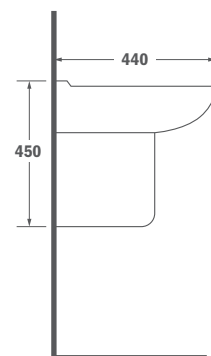

Basin 55 cm Half Pedestal

- Ceramic
- With overflow
- Easy to clean
- Tap not included

IMPORTANT: When ordering this model of ceramic basin, you must enter 2 references: one for the basin and one for half-pedestal.

Available from: March 2020

Finish White REF. BASIN B84.150.02.55

Finish White REF. HALF PEDESTAL BASIN B00.104.02.00