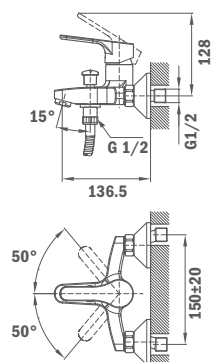

Shower Mixer

- With Basic shower set R13,184.00
- Equipped with noise reducers

Finish Chrome REF. 27232.02.00