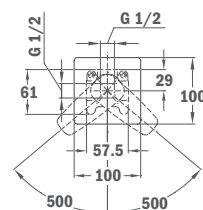

Sense Shower Holder Kit

- Adjustable holder
- Flexible hose 1,75 m
- Ø12,5 cm hand shower
- Anti-scale
- Easy to clean
- 5 functions (Strohm, Bubbles, Rain, Massage and Soft)

Available from: April 2020

Finish	REF.
Traditional Chrome	79.005.60.00
Black	79.005.58.00