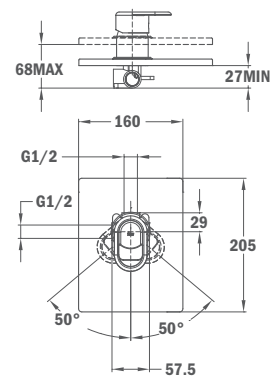

1-Way concealed mixer

- Without shower set
- Concealed part included
- 40 mm cartridge

Finish Chrome **REF.** 66.241.02.00