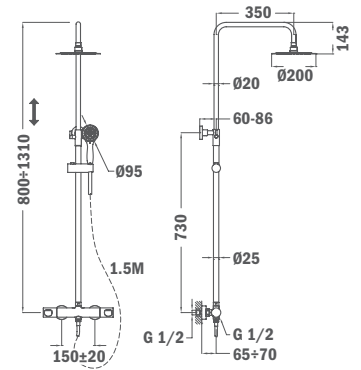

Finish
Chrome

REF.
84.237.02.00

MANACOR

Dual Control Shower System

- Dual Control mixer with upper outlet
- Safe touch system
- Integrated automatic diverter
- Adjustable round telescopic rail:
 - Min. height: 800 mm
 - Max. height: 1310 mm
- Metal ultraslim shower head with anti-scale system:
 - Ø200 mm
 - 2 mm thickness
- 3 function hand shower with anti-scale system
- High quality 1.5 m flexible metal shower hose
- Adjustable hand shower holder
- Check valves protected by filters