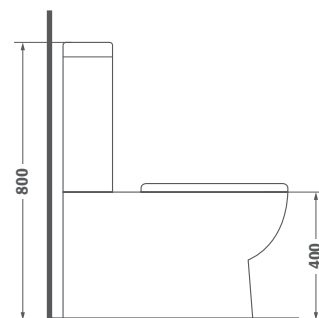

Available from: January 2020