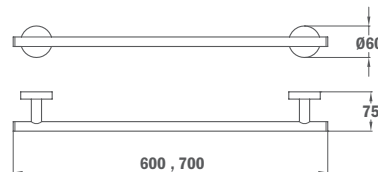

Towel bar

- Metallic
- 600mm

PVD

Finish	REF.
Traditional Chrome	17.061.02.00
Pure Gold	17.061.02.0G2
Proud Rose	17.061.02.0G3
Brave Black	17.061.02.0N2
Loyal Bronze	17.061.02.0BZ

Towel bar

- Metallic
- 600mm