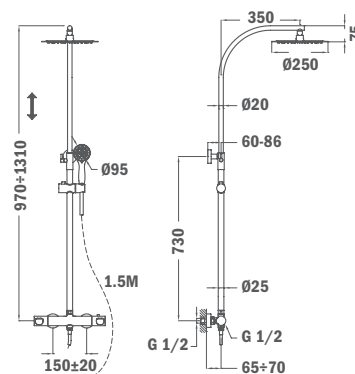

Finish
Chrome

REF.
84.237.02.00

MANACOR

Dual Control Shower System

- Dual Control mixer with upper outlet
- Safe touch system
- Integrated automatic diverter
- Adjustable round telescopic rail:
 - Min. height: 800 mm
 - Max. height: 1310 mm
- Metal ultraslim shower head with anti-scale system:
 - Ø200 mm
 - 2 mm thickness
- 3 function hand shower with anti-scale system
- High quality 1.5 m flexible metal shower hose
- Adjustable hand shower holder
- Check valves protected by filters