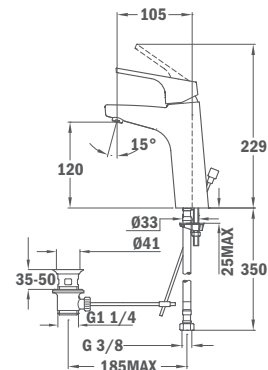

Washbasin Mixer L size

- Automatic metal pop-up waste
- 3/8" flexible inlet pipes
- Anti-scale aerator with water saving

Finish	REF.
Chrome	46.382.02.50

Bidet Mixer

- Automatic metal pop-up waste
- 3/8" flexible inlet pipes
- Anti-scale aerator