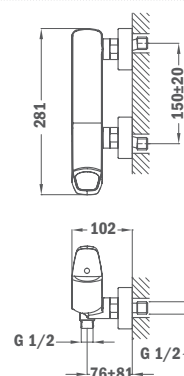

SENSE

Bidet Mixer

- Without pop-up waste
- Anti-scale aerator
- 3/8" and 1/2" flexible inlet pipes included

Finish	REF.
Traditional Chrome	91.626.02.00
Pure Gold	91.626.02.0G2
Proud Rose	91.626.02.0G3
Brave Black	91.626.02.0N2
Loyal Bronze	91.626.02.0BZ

Bath/Shower Mixer without Shower Set

- Without shower set
- Equipped with noise reducers
- Anti-scale aerator
- Ceramic diverter integrated in the handle

Finish	REF.
Traditional Chrome	91.121.02.00
Pure Gold	91.121.02.0G2
Proud Rose	91.121.02.0G3
Brave Black	91.121.02.0N2
Loyal Bronze	91.121.02.0BZ

Three hole deck Bath/Shower Mixer

- With Stream hand shower
- Fixed central spout integrated diverter
- Anti-scale aerator
- 3/8" flexible

Available from: June 2020

Finish	REF.
Traditional Chrome	91.152.02.00
Pure Gold	91.152.02.0G2
Proud Rose	91.152.02.0G3
Brave Black	91.152.02.0N2
Loyal Bronze	91.152.02.0BZ

Shower Mixer without Shower Set

- Without shower set
- Equipped with noise reducers

Finish	REF.
Traditional Chrome	91.231.02.00
Pure Gold	91.231.02.0G2
Proud Rose	91.231.02.0G3
Brave Black	91.231.02.0N2
Loyal Bronze	91.231.02.0BZ

2 way Concealed Mixer

- Without shower set
- Concealed part included

Available from: October 2020

Finish	REF.
Traditional Chrome	91.171.02.00
Pure Gold	91.171.02.0G2
Proud Rose	91.171.02.0G3
Brave Black	91.171.02.0N2
Loyal Bronze	91.171.02.0BZ