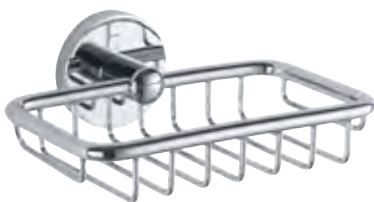

BATHROOM ACCESSORIES

Soap dish

- Metallic

PVD

Finish	REF.
Traditional Chrome	17.064.02.00
Pure Gold	17.064.02.0G2
Proud Rose	17.064.02.0G3
Brave Black	17.064.02.0N2
Loyal Bronze	17.064.02.0BZ