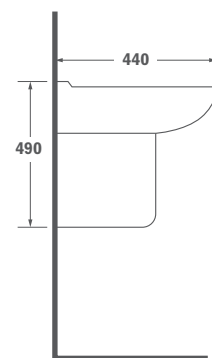

Basin 52 cm Half Pedestal

- Ceramic
- With overflow
- Easy to clean
- Tap not included

IMPORTANT: When ordering this model of ceramic basin, you must enter 2 references: one for the basin and one for half-pedestal.

Available from: March 2020

Finish White REF. BASIN B53.150.02.52

Finish White REF. HALF PEDESTAL BASIN B00.104.02.00