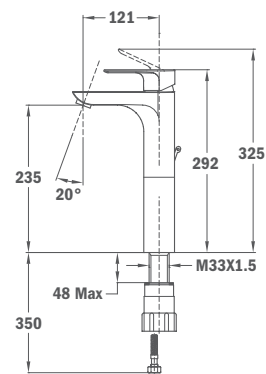

CALVIA

Washbasin Mixer

- Without pop-up waste
- Anti-scale aerator
- 3/8" flexible inlet pipes

ACS

Finish **REF.**
Chrome 32.346.02.00

IDEM, with automatic pop-up waste

Finish **REF.**
Chrome 32.342.02.00

Washbasin Mixer with ECO cartridge

- ECO cartridge only provides cold water when handle is opened in central position
- Without pop-up waste
- Anti-scale aerator with water flow limiter 5 l/min
- 3/8" flexible inlet pipes

Finish **REF.**
Chrome 32.346.E2.00

Washbasin Mixer L size

- Without pop-up waste
- 3/8" flexible inlet pipes
- Anti-scale aerator

Finish **REF.**
Chrome 32.386.02.00

IDEM, with Metal Pop-up waste

Finish **REF.**
Chrome 32.382.02.00

Washbasin Mixer L size

- Length of spout: 121 mm
- Without pop-up waste
- 3/8" flexible inlet pipes
- Anti-scale aerator

Finish **REF.**
Chrome 32.366.02.00

IDEM, with Metal Pop-up waste

Finish **REF.**
Chrome 32.362.02.00

Washbasin Mixer XL size

- Length spout: 121 mm
- Without pop-up waste
- 3/8" flexible inlet pipes
- Anti-scale aerator
- Quick and easy installation

Finish **REF.**
Chrome 32.311.02.00

IDEM, with Metal Pop-up waste

Finish **REF.**
Chrome 32.322.02.00