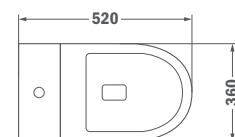

Wall Hung bidet

- Easy to clean
- High quality ceramic
- Tap not included

Available from: March 2020

Finish White REF. 18.736.00.00