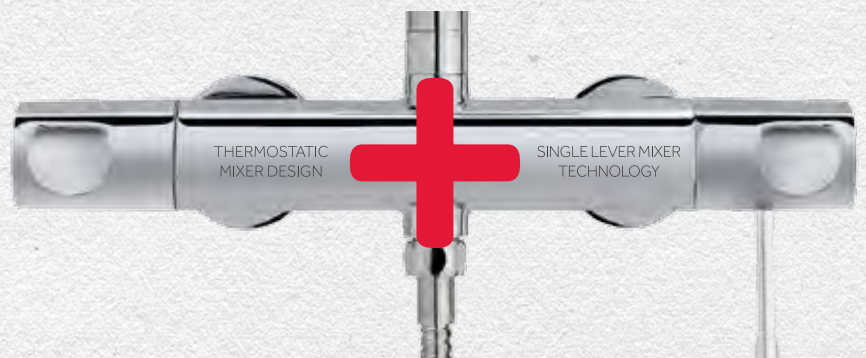

Finish
Chrome

REF.
85.202.02.20

MANACOR Thermostatic shower set

- Thermostatic shower mixer with safety temperature stop at 38 °C
- Safe touch system
- Sliding bar Ø25 mm, 60 cm
- High quality metal flexible shower hose 1,75 m
- Hand shower with anti-scale system:
 - 3 functions
- Adjustable hand shower holder
- Check valves protected by filters

Finish
Chrome

REF.
84.202.02.20

DUAL CONTROL

THERMOSTATIC DESIGN WITH SINGLE LEVER MIXER FUNCTIONALITY

The Strohm Dual Control thermostatic shower system combines the aesthetics of the thermostatic taps with the practicality of the standard mixer. An elegant product that does not require maintenance.

The MANACOR and SOLLER shower collections feature this new technology, in addition to the Safe Touch system that prevents the hot water temperature from being transmitted through the metal body of the tap itself, thereby preventing possible burns and making it ideal for children and seniors.

Temperature Control

The right side of this single lever mixer regulates temperature. Turn to the right/left to achieve desired water temperature.

*Dual Control
Providing greater safety,
efficiency and comfort in
the shower*