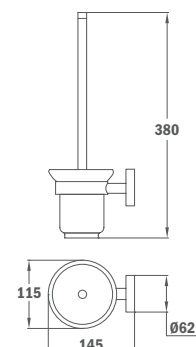

BATHROOM ACCESSORIES

Soap dish

- Metallic

PVD

Finish	REF.
Traditional Chrome	17.064.02.00
Pure Gold	17.064.02.0G2
Proud Rose	17.064.02.0G3
Brave Black	17.064.02.0N2
Loyal Bronze	17.064.02.0BZ

Toilet paper holder with lid

- Metallic

PVD

Finish	REF.
Traditional Chrome	17.072.02.00
Pure Gold	17.072.02.0G2
Proud Rose	17.072.02.0G3
Brave Black	17.072.02.0N2
Loyal Bronze	17.072.02.0BZ

Toilet paper holder without lid

- Metallic

PVD

Finish	REF.
Traditional Chrome	17.071.02.00
Pure Gold	17.071.02.0G2
Proud Rose	17.071.02.0G3
Brave Black	17.071.02.0N2
Loyal Bronze	17.071.02.0BZ

Toilet paper holder without lid

- Metallic

PVD

Finish	REF.
Traditional Chrome	17.073.02.00
Pure Gold	17.073.02.0G2
Proud Rose	17.073.02.0G3
Brave Black	17.073.02.0N2
Loyal Bronze	17.073.02.0BZ

Toilet brush and holder

- Metallic
- Secure template glass

PVD

Finish	REF.
Traditional Chrome	17.068.02.00
Pure Gold	17.068.02.0G2
Proud Rose	17.068.02.0G3
Brave Black	17.068.02.0N2
Loyal Bronze	17.068.02.0BZ