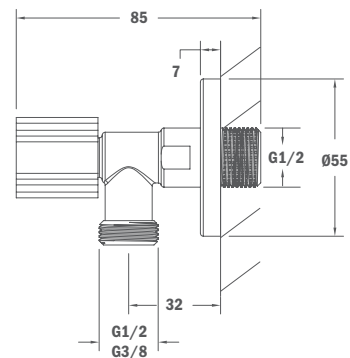

REF.
84.710.12.00

MANACOR

Ceramic angle valve

- Ceramic headpart 90 °turn
- Equipped with filters
- 1/2" – 1/2"

Finish	REF.
Chrome	15.018.02.00

IDEM 1/2" – 3/8"

Finish	REF.
Chrome	15.019.02.00

Washing machine angle valve