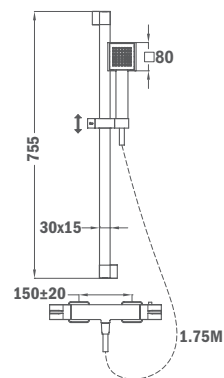

SOLLER

Thermostatic Shower Set

- Safe touch system
- Thermostatic mixer with safety temperature stop at 38 °C
- Square 755 mm sliding bar
- 1 function 80 mm hand shower
- Silver PVC 1.75 m flexible shower hose with anti-twist system
- Adjustable hand shower holder
- Check valves protected by filters

Finish
Chrome

REF.
85.202.02.20

Thermostatic Shower System

- Thermostatic shower mixer with upper outlet
- Safe touch system
- Thermostatic mixer with safety temperature stop at 38 °C
- Integrated automatic diverter
- Adjustable round telescopic rail:
  - Min. height: 800 mm
  - Max. height: 1310 mm
- ABS shower head 202 x 202 mm with anti-scale system
- 1 function hand shower 42.5 mm with anti-scale system
- Silver PVC 1.5 m flexible shower hose with anti-twist system
- Adjustable hand shower holder
- Check valves protected by filters

Finish
Chrome

REF.
85.238.02.00