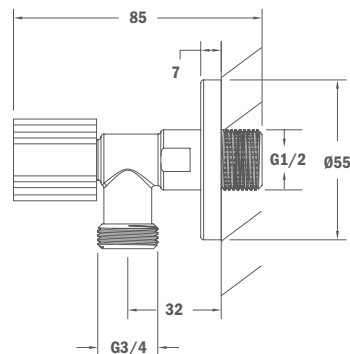

Washing machine angle valve

- Ceramic headpart 90 °turn
- Equipped with filters
- 1/2" – 3/4"

Finish	REF.
Chrome	15.020.02.00