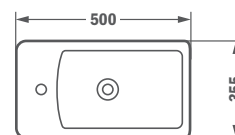

Available from: January 2020

Finish White REF. 70.017.02.00

Floor bidet

- Easy to clean
- High quality ceramic
- Tap not included

Available from: January 2020

Finish White REF. 11.735.00.00

Wall Hung WC

- Cover seat with soft close system
- Dual flush 3/4.5 litre tank
- Water saving
- Made in high quality white ceramic
- Rimless Technology