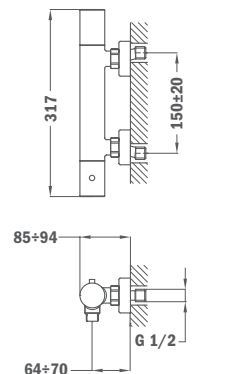

MANACOR

Bath/shower Mixer

- With DUCAL shower set
- Equipped with noise reducers
- Anti-scale system

Finish Chrome REF. 84.122.12.00

IDEM, without shower set

Finish Chrome REF. 84.121.12.00

Shower Mixer

- With DUCAL shower set
- Equipped with noise reducers

Finish Chrome REF. 84.232.12.00

IDEM, without shower set

Finish Chrome REF. 84.231.12.00

2-Way Concealed Mixer

- Without shower set
- Concealed part included
- Ultrathin plate
- Innovative ceramic diverter

Finish Chrome REF. 84.171.12.00

1-Way Concealed Mixer

- Without shower set
- Concealed part included
- Ultrathin plate

Finish Chrome REF. 84.241.12.00

Thermostatic Shower Mixer

- SAFE TOUCH system
- With safety temperature stop at 38 °C
- Check valves protected by filters
- Without shower set

Finish Chrome REF. 84.201.02.00