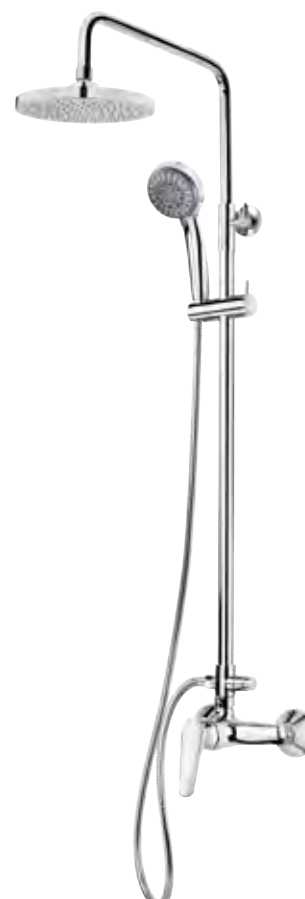

Finish
Chrome

REF.
22.297.02.00

MANACOR Single lever shower system with spout

- Bath-shower mixer with upper outlet
- Automatic diverter
- Adjustable round telescopic rail:
 - Min. height: 960 mm
 - Max. height: 1338 mm
- Shower head Ø200 mm with anti-scale system
- 3 functions hand shower with anti-scale system
- High quality 1.5 m flexible metal shower hose
- Adjustable hand shower holder

Finish
Chrome

REF.
84.198.12.00

MANACOR Single lever shower system

- Shower mixer with upper outlet
- Automatic diverter
- Adjustable round telescopic rail:
 - Min. height: 960 mm
 - Max. height: 1338 mm
- Shower head Ø200 mm with anti-scale system
- 3 functions hand shower with anti-scale system
- High quality 1.5 m flexible metal shower hose
- Adjustable hand shower holder

Finish
Chrome

REF.
84.298.12.00

MT PLUS Single lever shower system

- Shower mixer with upper outlet
- Automatic diverter
- Adjustable round telescopic rail:
 - Min. height: 870 mm
 - Max. height: 1380 mm
- Disk II shower head 200 mm with anti-scale system
- 3 functions Stylo Sport hand shower with anti-scale system
- High quality 1.5 m flexible metal shower hose
- Adjustable hand shower holder