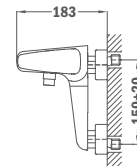

ITACA

Bidet Mixer

- Without pop-up waste
- Anti-scale aerator
- 3/8" and 1/2" flexible inlet pipes included

Finish	REF.
Traditional Chrome	67.626.02.00
Pure Gold	67.626.02.0G2
Proud Rose	67.626.02.0G3
Brave black	67.626.02.0N2
Loyal Bronze	67.626.02.0BZ

· NEW ·

Three hole deck bath shower mixer

- With Stream hand shower
- Integrated diverter
- Anti-scale aerator
- 3/8" flexible inlet pipes

Available from: June 2020

Finish	REF.
Traditional Chrome	67.152.02.00
Pure Gold	67.152.02.0G2
Proud Rose	67.152.02.0G3
Brave black	67.152.02.0N2
Loyal Bronze	67.152.02.0BZ

Bath/Shower Mixer

- Without shower set
- Equipped with noise reducers
- Anti-scale aerator
- Diverter integrated in structure
- Safe touch system

Finish	REF.
Traditional Chrome	67.121.02.00
Pure Gold	67.121.02.0G2
Proud Rose	67.121.02.0G3
Brave black	67.121.02.0N2
Loyal Bronze	67.121.02.0BZ

Bath/Shower Mixer

- Without shower set
- Equipped with noise reducers
- Anti-scale aerator
- Diverter integrated in structure

Finish	REF.
Traditional Chrome	67.101.02.00
Pure Gold	67.101.02.0G2
Proud Rose	67.101.02.0G3
Brave black	67.101.02.0N2
Loyal Bronze	67.101.02.0BZ

Shower Mixer

- Without shower set
- Equipped with noise reducers

Finish	REF.
Traditional Chrome	67.231.02.00
Pure Gold	67.231.02.0G2
Proud Rose	67.231.02.0G3
Brave black	67.231.02.0N2
Loyal Bronze	67.231.02.0BZ