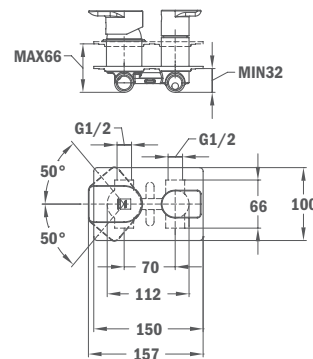

FORMENTERA

Thermostatic Shower Mixer

- SAFE TOUCH system
- With safety temperature stop at 38 °C
- Check valves protected by filters
- Without shower set

Finish Chrome REF. 62.201.12.00

Three hole Washbasin Mixer

- With Formentera hand shower
- Fixed central spout integrated diverter
- Anti-scale aerator
- 3/8" flexible inlet pipes

Finish Chrome REF. 62.152.02.00

· NEW ·

2-Way Concealed Mixer

- Concealed part included
- Without shower set
- 40 mm cartridge
- Ultra slim plate

Available from: June 2020

Finish Chrome REF. 62.171.02.00

· NEW ·

1-Way Concealed Mixer

- Concealed part included
- Without shower set
- 40 mm cartridge
- Ultra slim plate

Available from: June 2020

Finish Chrome REF. 62.241.02.00

Shower Kit

- 1 function hand shower
- Anti-scale
- Hand shower holder with water outlet
- 1.75 m Flexible shower hose

Finish Chrome REF. 79.005.54.00