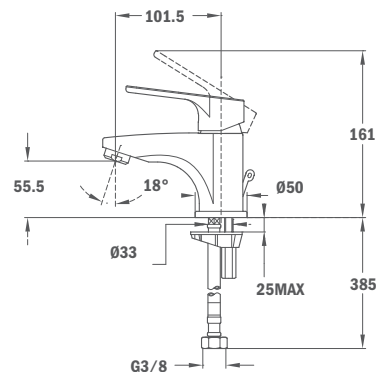

Tall Mixer

- Without pop-up waste
- 3/8" flexible inlet pipes
- Anti-scale aerator with water flow limiter 5 l/min
- Saves up to 60% water
- Quick and easy installation

Finish Chrome REF. 27376.02.00