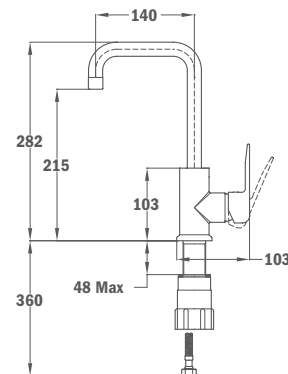

Bidet Mixer

- Automatic metal pop-up waste
- Ball-joint anti-scale aerator
- 3/8" flexible inlet pipes

Finish REF.
Chrome 53.622.12

IDEM, without pop-up waste

Finish REF.
Chrome 53.626.12