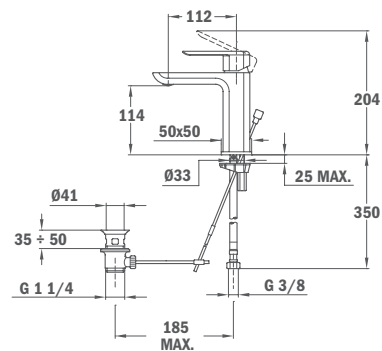

Washbasin Mixer Black

- Without pop-up waste
- Constant optimised water consumption with real water saving system
- 3/8" flexible inlet pipes
- Anti-scale aerator

Finish Black REF. 62.346.12.0NC