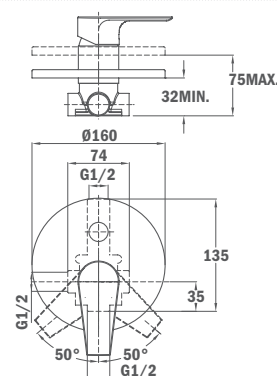

Basic anti-scale shower kit

- 1 function

Finish Chrome **REF.** R13.184.00