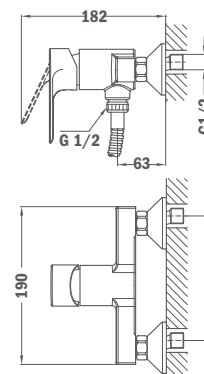

2-Way concealed mixer

- Without shower set
- Concealed part included
- 40 mm cartridge

Finish Chrome **REF.** 32.171.02.00

IDEM, 1-Way concealed mixer

Finish Chrome **REF.** 32.241.02.00