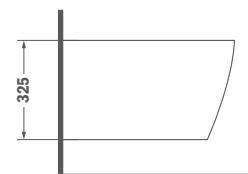

Available from: January 2020

Finish White REF. 11.732.00.02

Wall Hung bidet

- Easy to clean
- High quality ceramic
- Tap not included

Available from: April 2020

Finish White REF. 18.736.00.02

MANACOR

Basin 55 cm Pedestal