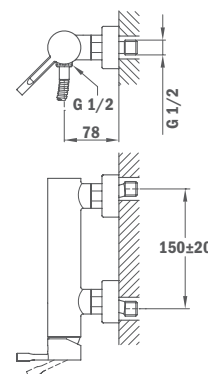

Shower Mixer

- With Stick shower set
- Equipped with noise reducers

Finish Chrome REF. 22.232.02.00

IDEM, without shower set

Finish Chrome REF. 22.231.02.00