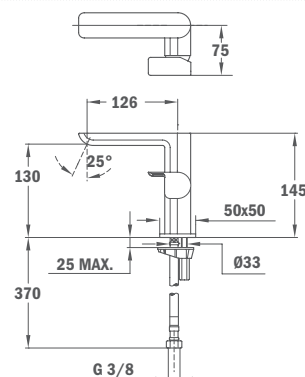

FORMENTERA

Cascade Washbasin Mixer

- Without pop-up waste
- Open cascade spout
- 3/8" flexible inlet pipes
- Innovative anti-splash & water saving system device located in the cartridge
- Constant optimised water consumption with real water saving system
- Anti-scale flow straightener

Finish Chrome REF. 62.331.02.00

Cascade Washbasin Mixer Black

- Without pop-up waste
- Open cascade spout
- 3/8" flexible inlet pipes
- Innovative anti-splash & water saving system device located in the cartridge
- Constant optimised water consumption with real water saving system
- Anti-scale flow straightener

Finish Black REF. 62.331.02.0NC

Cascade Washbasin Mixer White

- Without pop-up waste
- Open cascade spout
- 3/8" flexible inlet pipes
- Innovative anti-splash & water saving system device located in the cartridge
- Constant optimised water consumption with real water saving system
- Anti-scale flow straightener

Finish White REF. 62.331.02.0BC

Tall Cascade Washbasin Mixer

- Without pop-up waste
- Open cascade spout
- 3/8" flexible inlet pipes
- Innovative anti-splash & water saving system device located in the cartridge
- Constant optimised water consumption with real water saving system
- Anti-scale flow straightener

Finish Chrome REF. 62.311.02.00

Cascade Washbasin Mixer

- Without pop-up waste
- Cascade spout
- Innovative anti-splash & water saving system device located in the cartridge
- Constant optimised water consumption with real water saving system
- 3/8" flexible inlet pipes

Finish Chrome REF. 62.386.02.00