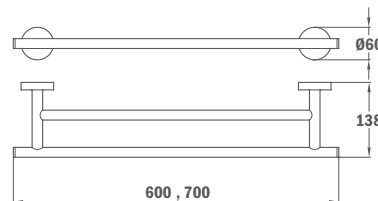

Towel bar

- Metallic
- 600mm

PVD

Finish	REF.
Traditional Chrome	17.062.02.00
Pure Gold	17.062.02.0G2
Proud Rose	17.062.02.0G3
Brave Black	17.062.02.0N2
Loyal Bronze	17.062.02.0BZ