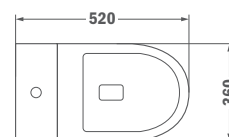

MANACOR

BTW WC

- Cover seat with soft close system
- Dual flush 3/6 litre tank
- Water saving
- Dual outlet. Floor/Wall
- Made in high quality white ceramic
- Ultraslim seat
- Rimless design

Available from: January 2020

Finish White REF. 70.019.02.00

Floor bidet

- Easy to clean
- High quality ceramic
- Tap not included

Available from: January 2020

Finish White REF. 11.735.00.02

Wall Hung WC

- Cover seat with soft close system
- Dual flush 4.5/3 litre tank. Water saving
- Made in high quality white ceramic
- Rimless design
- Easy to clean
- Ultraslim seat

Available from: January 2020

Finish White REF. 11.732.00.02

Wall Hung bidet

- Easy to clean
- High quality ceramic
- Tap not included

Available from: April 2020

Finish White REF. 18.736.00.02