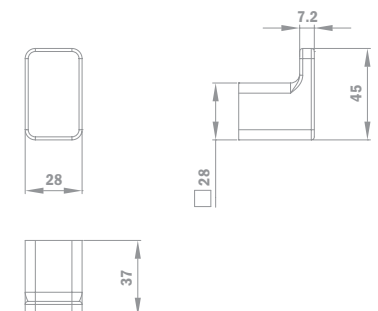

Robe hook

- Metallic

PVD

Finish	REF.
Traditional Chrome	17.080.02.00
Pure Gold	17.080.02.0G2
Proud Rose	17.080.02.0G3
Brave Black	17.080.02.0N2
Loyal Bronze	17.080.02.0BZ