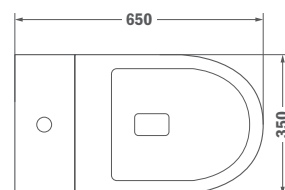

Floor bidet

- Easy to clean
- High quality ceramic
- Tap not included

Available from: January 2020

Finish White REF. 11.735.00.00