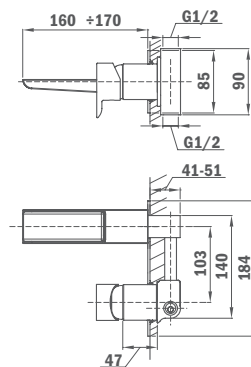

Bidet Mixer

- Without pop-up waste
- 3/8" flexible inlet pipes
- Anti-scale aerator
- Swivel ball joint

Finish Chrome REF. 62.626.02.00