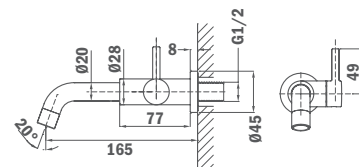

IN 148 Exposed Washbasin Cold Tap

- Equipped with ceramic headpart