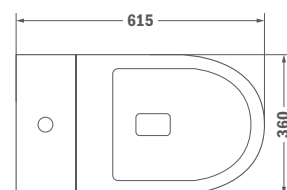

MANACOR

BTW WC

- Cover seat with soft close system
- Dual flush 3/6 litre tank
- Water saving
- Dual outlet. Floor/Wall
- Made in high quality white ceramic
- Ultraslim seat
- Rimless design

Available from: January 2020