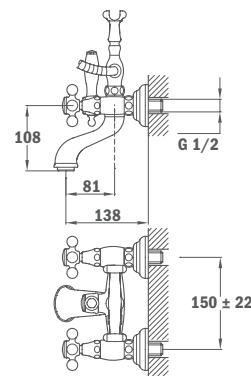

1820 CAPRICHIO

Washbasin Mixer

- Automatic metal pop-up waste
- Anti-scale aerator
- 3/8" flexible inlet pipes
- Ceramic headparts 1/2 turn

Finish Chrome REF. 56.342.51

Bidet Mixer

- Without pop-up waste
- Anti-scale aerator
- 3/8" flexible inlet pipes
- Ceramic headparts 1/2 turn

Finish Chrome REF. 56.611.51

Bath/Shower Mixer

- With 1820 shower set 13.134.00
- Hand shower with porcelain handle
- Ceramic headparts 1/2 turn
- Anti-scale aerator
- Diverter with porcelain handle

Finish Chrome REF. 56.122.51

Shower Mixer

- With 1820 shower set 13.134.00
- Hand shower with porcelain handle
- Ceramic headparts 1/2 turn

Finish Chrome REF. 56.212.51

1820 Shower Set

- 1 function

Finish Chrome REF. R13.134.00