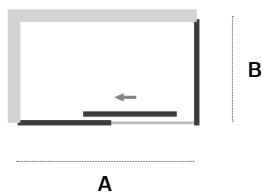

ANGULAR 1

- 6 mm Tempered and safety glass
- Special anti-scale glass treatment.
- High Gloss Aluminium “U” Frame. Compensation up to 15 mm
- Without bottom guide
- Upper ball bearings double tandem
- Height: 193.5 cm
- Magnetic closure for 100% sealed shower space
- Stainless steel handle
- Clear glass