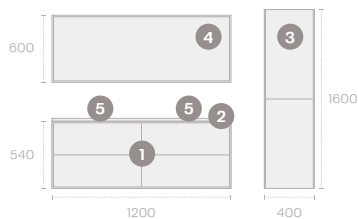

SENSE COMPOSITION 120

	Ref.	Description
1	18.712.00.00	Vanity unit Matte white 120 cm. 4 drawers
2	18.724.00.09	Sense Inset basin-double 120cm
3	18.713.00.00	Side Column Matte white. 160x40x30 cm
4	18.725.00.18	Sense Mirror Direct Led Light. 120x60 cm
5	91.346.02.00	Sense washbasin mixer