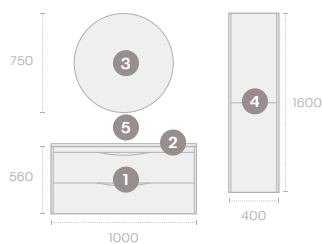

MANACOR COMPOSITION 100

	Ref.	Description
1	18.710.00.25	Vanity unit. Grey. 100x45 cm
2	B84.130.02.101	Manacor Inset basin. 100 cm
3	18.726.00.04	Back lit led Round Mirror
4	18.713.00.07	Side Column. Grey 160x40x30 cm
5	84.346.12.50	Manacor washbasin mixer