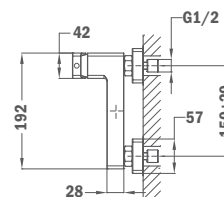

SOLLER

Shower Mixer

- Without shower set
- Equipped with noise reducers

Finish Chrome **REF.** 85.231.12.00

Thermostatic Shower Mixer

- Without shower set
- Safe touch system
- With safety temperature stop at 38 °C
- Check valves protected by filters

Finish Chrome **REF.** 85.201.02.00