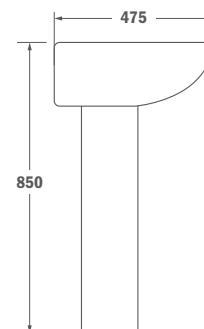

Finish
White

REF. PEDESTAL BASIN
B66.103.02.00

Basin 61 cm Half Pedestal

- Ceramic
- With overflow
- Easy to clean
- Tap not included

IMPORTANT: When ordering this model of ceramic basin, you must enter 2 references: one for the basin and one for half-pedestal.