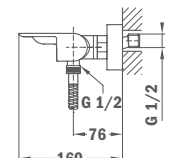

FORMENTERA

Bath/Shower Mixer

- Without shower set
- Equipped with noise reducers
- Anti-scale aerator
- Automatic diverter integrated in the structure

Finish
Black

REF.
62.121.02.0NC

Bath/Shower Mixer

- Without shower set
- Equipped with noise reducers
- Anti-scale aerator
- Automatic diverter integrated in the structure

Finish
White

REF.
62.121.02.0BC

Shower Mixer

- Without shower set
- Equipped with noise reducers

Finish
Chrome

REF.
62.231.02.00

Shower Mixer

- Without shower set
- Equipped with noise reducers

Finish
Black

REF.
62.231.02.0NC

Bath/Shower Mixer

- Without shower set
- Equipped with noise reducers

Finish
White

REF.
62.231.02.0BC