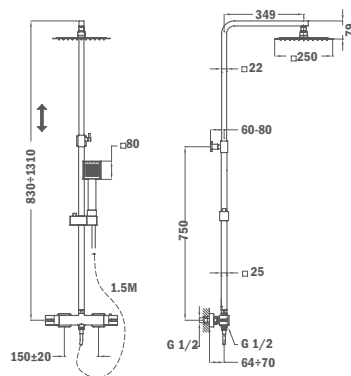

Finish
Chrome

REF.
85.237.02.00

Thermostatic Shower System with spout

- Thermostatic shower mixer with upper outlet
- Safe touch system
- Thermostatic mixer with safety temperature stop at 38 °C
- Integrated automatic diverter
- Adjustable square telescopic rail:
 - Min height: 800 mm
 - Max height: 1310 mm
- 202 x 202mm ABS shower head with anti-scale system
- 1 function hand shower 80 mm with anti-scale system
- Silver PVC 1.5 m flexible shower hose with anti-twist system
- Adjustable hand shower holder
- Check valves protected by filters