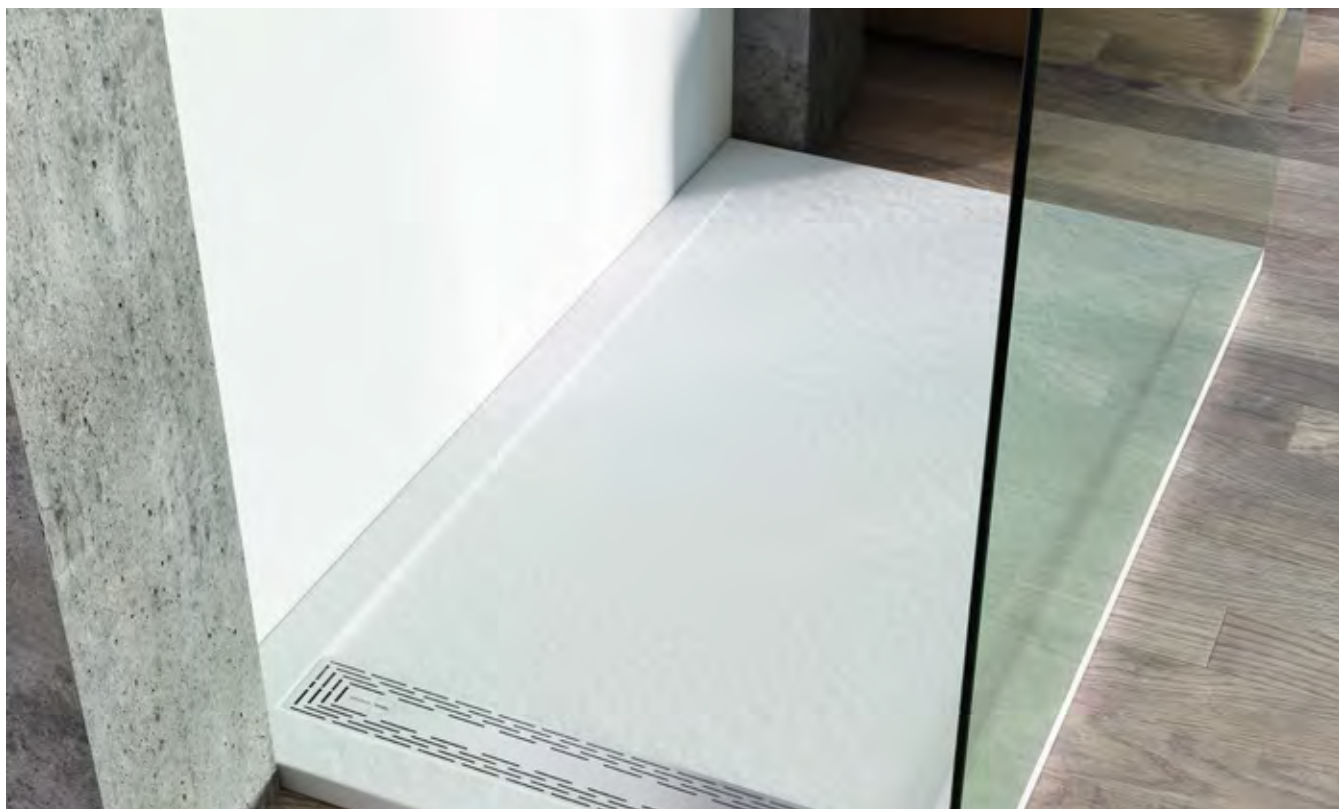

ICON SLATE

SHOWER TRAY

Icon Slate

- Slate texture
- Non-slip surface (C3)
- Thickness: 3.5 cm
- AISI316 grid included (Surgical steel)
- 90 mm drain (not included)

Colours

- White (W)
- Beige (B)
- Cement (C)
- Tortora (T)
- Graphite (G)

Length (CM)

Width (CM)	120	140	150	160	170	190
70	P33.P1270.W	P33.P1470.W	P33.P1570.W	P33.P1670.W	P33.P1770.W	P33.P1970.W
80	P33.P1280.W	P33.P1480.W	P33.P1580.W	P33.P1680.W	P33.P1780.W	P33.P1980.W