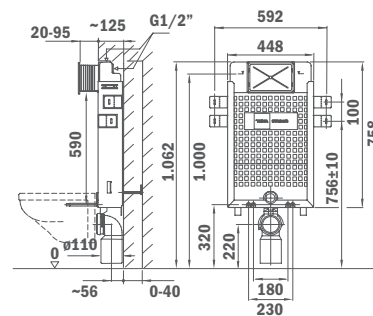

CONCEALED CISTERNS

TEKMODUL 1

- Dual cistern 3-6 litres
- 100% waterproof
- Max. Tank capacity: 9 litres
- Max. weight support: 400 kgs
- WC fixing at 180 - 230 mm.
- For floor-standing and wall-hung WCs
- Concealed cistern fully insulated against condensation
- Water supply connection on the rear or top side
- Push button depth adjustment: 20-95 mm
- Height adjustment: 0-200 mm
- Tool-free maintenance work

Finish
White

REF.
73.200.02.00

TEKMODUL 2

- Dual cistern 3-6 litres
- 100% waterproof
- Max. Tank capacity: 9 litres
- Max. weight support: 400 kgs
- WC fixing at 180 - 230 mm.
- For floor-standing and wall-hung WCs
- Concealed cistern fully insulated against condensation
- Water supply connection on the rear or top side
- Push button depth adjustment: 20-95 mm
- Height adjustment: 0-200 mm
- Tool-free maintenance work

Finish
White / Black

REF.
73.100.02.00

TEKMODUL 3

- Dual cistern 3-6 litres
- 100% waterproof
- Max. Tank capacity: 9 litres
- Max. weight support: 400 kgs
- WC fixing at 180 - 230 mm.
- For floor-standing and wall-hung WCs
- Concealed cistern fully insulated against condensation
- Water supply connection on the rear or top side
- Push button depth adjustment: 20-60 mm
- Tool-free maintenance work

Finish
White

REF.
73.400.02.00