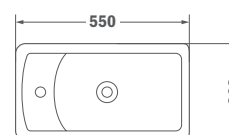

Available from: January 2020

Finish White REF. 11.732.00.02

Wall Hung bidet

- Easy to clean
- High quality ceramic
- Tap not included

Available from: April 2020

Finish White REF. 18.736.00.02

MANACOR

Basin 55 cm Pedestal