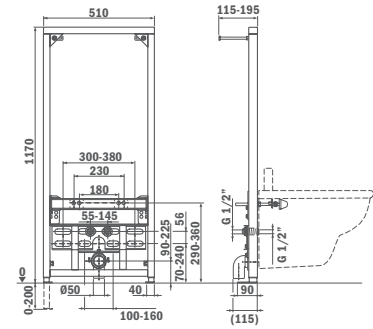

Finish
Chrome

REF.
73.600.00.01

Connector S-trap

- Connection diameter 70/110x102/122 mm
- Adjustable length of 260–650 mm
- Seal is an integral part of the connector
- Modern technology (rotary welding of throat) ensures long-lasting water tightness
- Material: polypropylene