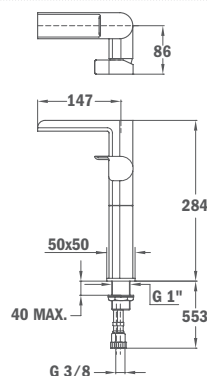

Cascade Washbasin Mixer

- Without pop-up waste
- Cascade spout
- Innovative anti-splash & water saving system device located in the cartridge
- Constant optimised water consumption with real water saving system
- 3/8" flexible inlet pipes

Finish Chrome REF. 62.386.02.00