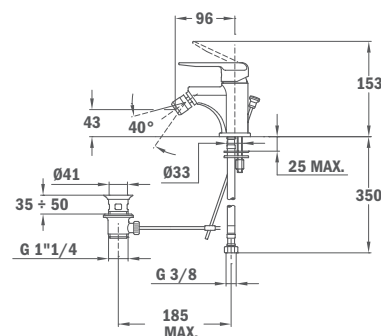

Bath/Shower Mixer

- With BASIC shower set
- Equipped with noise reducers

Finish REF.
Chrome 53.102.12

IDEM, without shower set

Finish REF.
Chrome 53.101.12