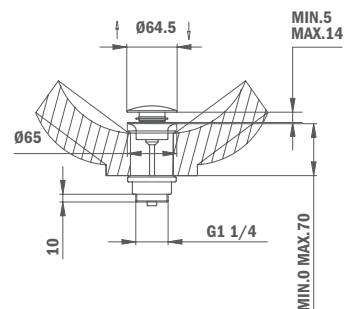

PVD Quick Automatic pop-up waste

- Inox push pop-up waste
- Easy manual open-close system
- No lift rod required
- Without overflow
- On touch spring action

PVD Available from: April 2020

Finish   **REF.**
Traditional Chrome   11.062.00
Pure Gold   11.062.0G2
Proud Rose   11.062.0G3
Brave Black   11.062.0N2
Loyal Bronze   11.062.0BZ