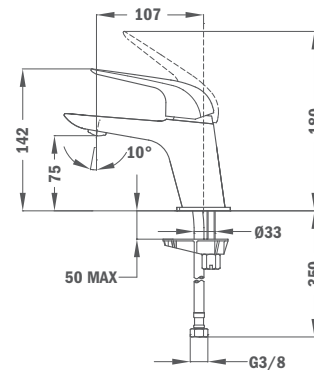

Washbasin Mixer L size

- Without pop-up waste
- Anti-scale aerator with water flow limiter 5 l/min
- Saves up to 60% water
- 3/8" and 1/2" flexible inlet pipes included

Finish	REF.
Traditional Chrome	67.386.02.00
Pure Gold	67.386.02.0G2
Proud Rose	67.386.02.0G3
Brave black	67.386.02.0N2
Loyal Bronze	67.386.02.0BZ