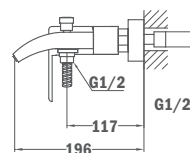

NEXOS

Washbasin Mixer

- Without pop-up waste
- 3/8" flexible inlet pipes
- Anti-scale aerator

Finish Chrome REF. 66.346.02.00

Cascade Washbasin Mixer

- Without pop-up waste
- Cascade spout
- 3/8" flexible inlet pipes
- Anti-scale aerator
- Anti-splash and water saving system (4 l/min)
- Optimised water consumption

Finish Chrome REF. 66.386.02.00

Bidet Mixer

- Without pop-up waste
- 3/8" flexible inlet pipes
- Anti-scale aerator
- Swivel Joint

Finish Chrome REF. 66.626.02.00

Cascade Bath/Shower Mixer

- Without shower set
- Cascade spout
- Equipped with noise reducers
- Diverter integrated in the mixer

Finish Chrome REF. 66.101.02.00

Shower Mixer

- Without shower set
- Equipped with noise reducers

Finish Chrome REF. 66.231.02.00