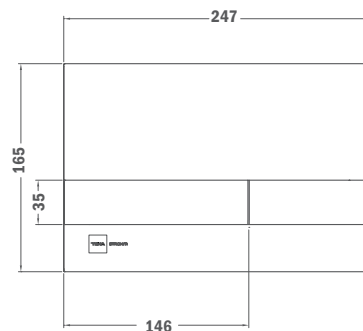

FLUSH PLATES

Teka Strohm flush plate 10

- White ABS mounting frame
- 2 actuator rods: complete or half flush
- For flush actuation with any Teka Strohm concealed cistern

Finish White **REF.** 73.500.01.00

Teka Strohm Flush Plate 20

- Mat chrome ABS mounting frame
- 2 actuator rods: complete or half flush
- For flush actuation with any Teka Strohm concealed cistern

Finish Matt Chrome **REF.** 73.500.02.00
Gloss Chrome 73.500.03.00

Teka Strohm Flush Plate 40

- Mat chrome ABS mounting frame
- 2 actuator rods: complete or half flush
- For flush actuation with any Teka Strohm concealed cistern

Finish Matt Chrome **REF.** 73.500.04.00
Glow Chrome 73.500.05.00

Teka Strohm Flush Plate 60

- Aluminium/stainless steel mounting frame
- 2 actuator rods: complete or half flush
- For flush actuation with any Teka Strohm concealed cistern

Finish Aluminium/stainless steel **REF.** 73.500.06.00