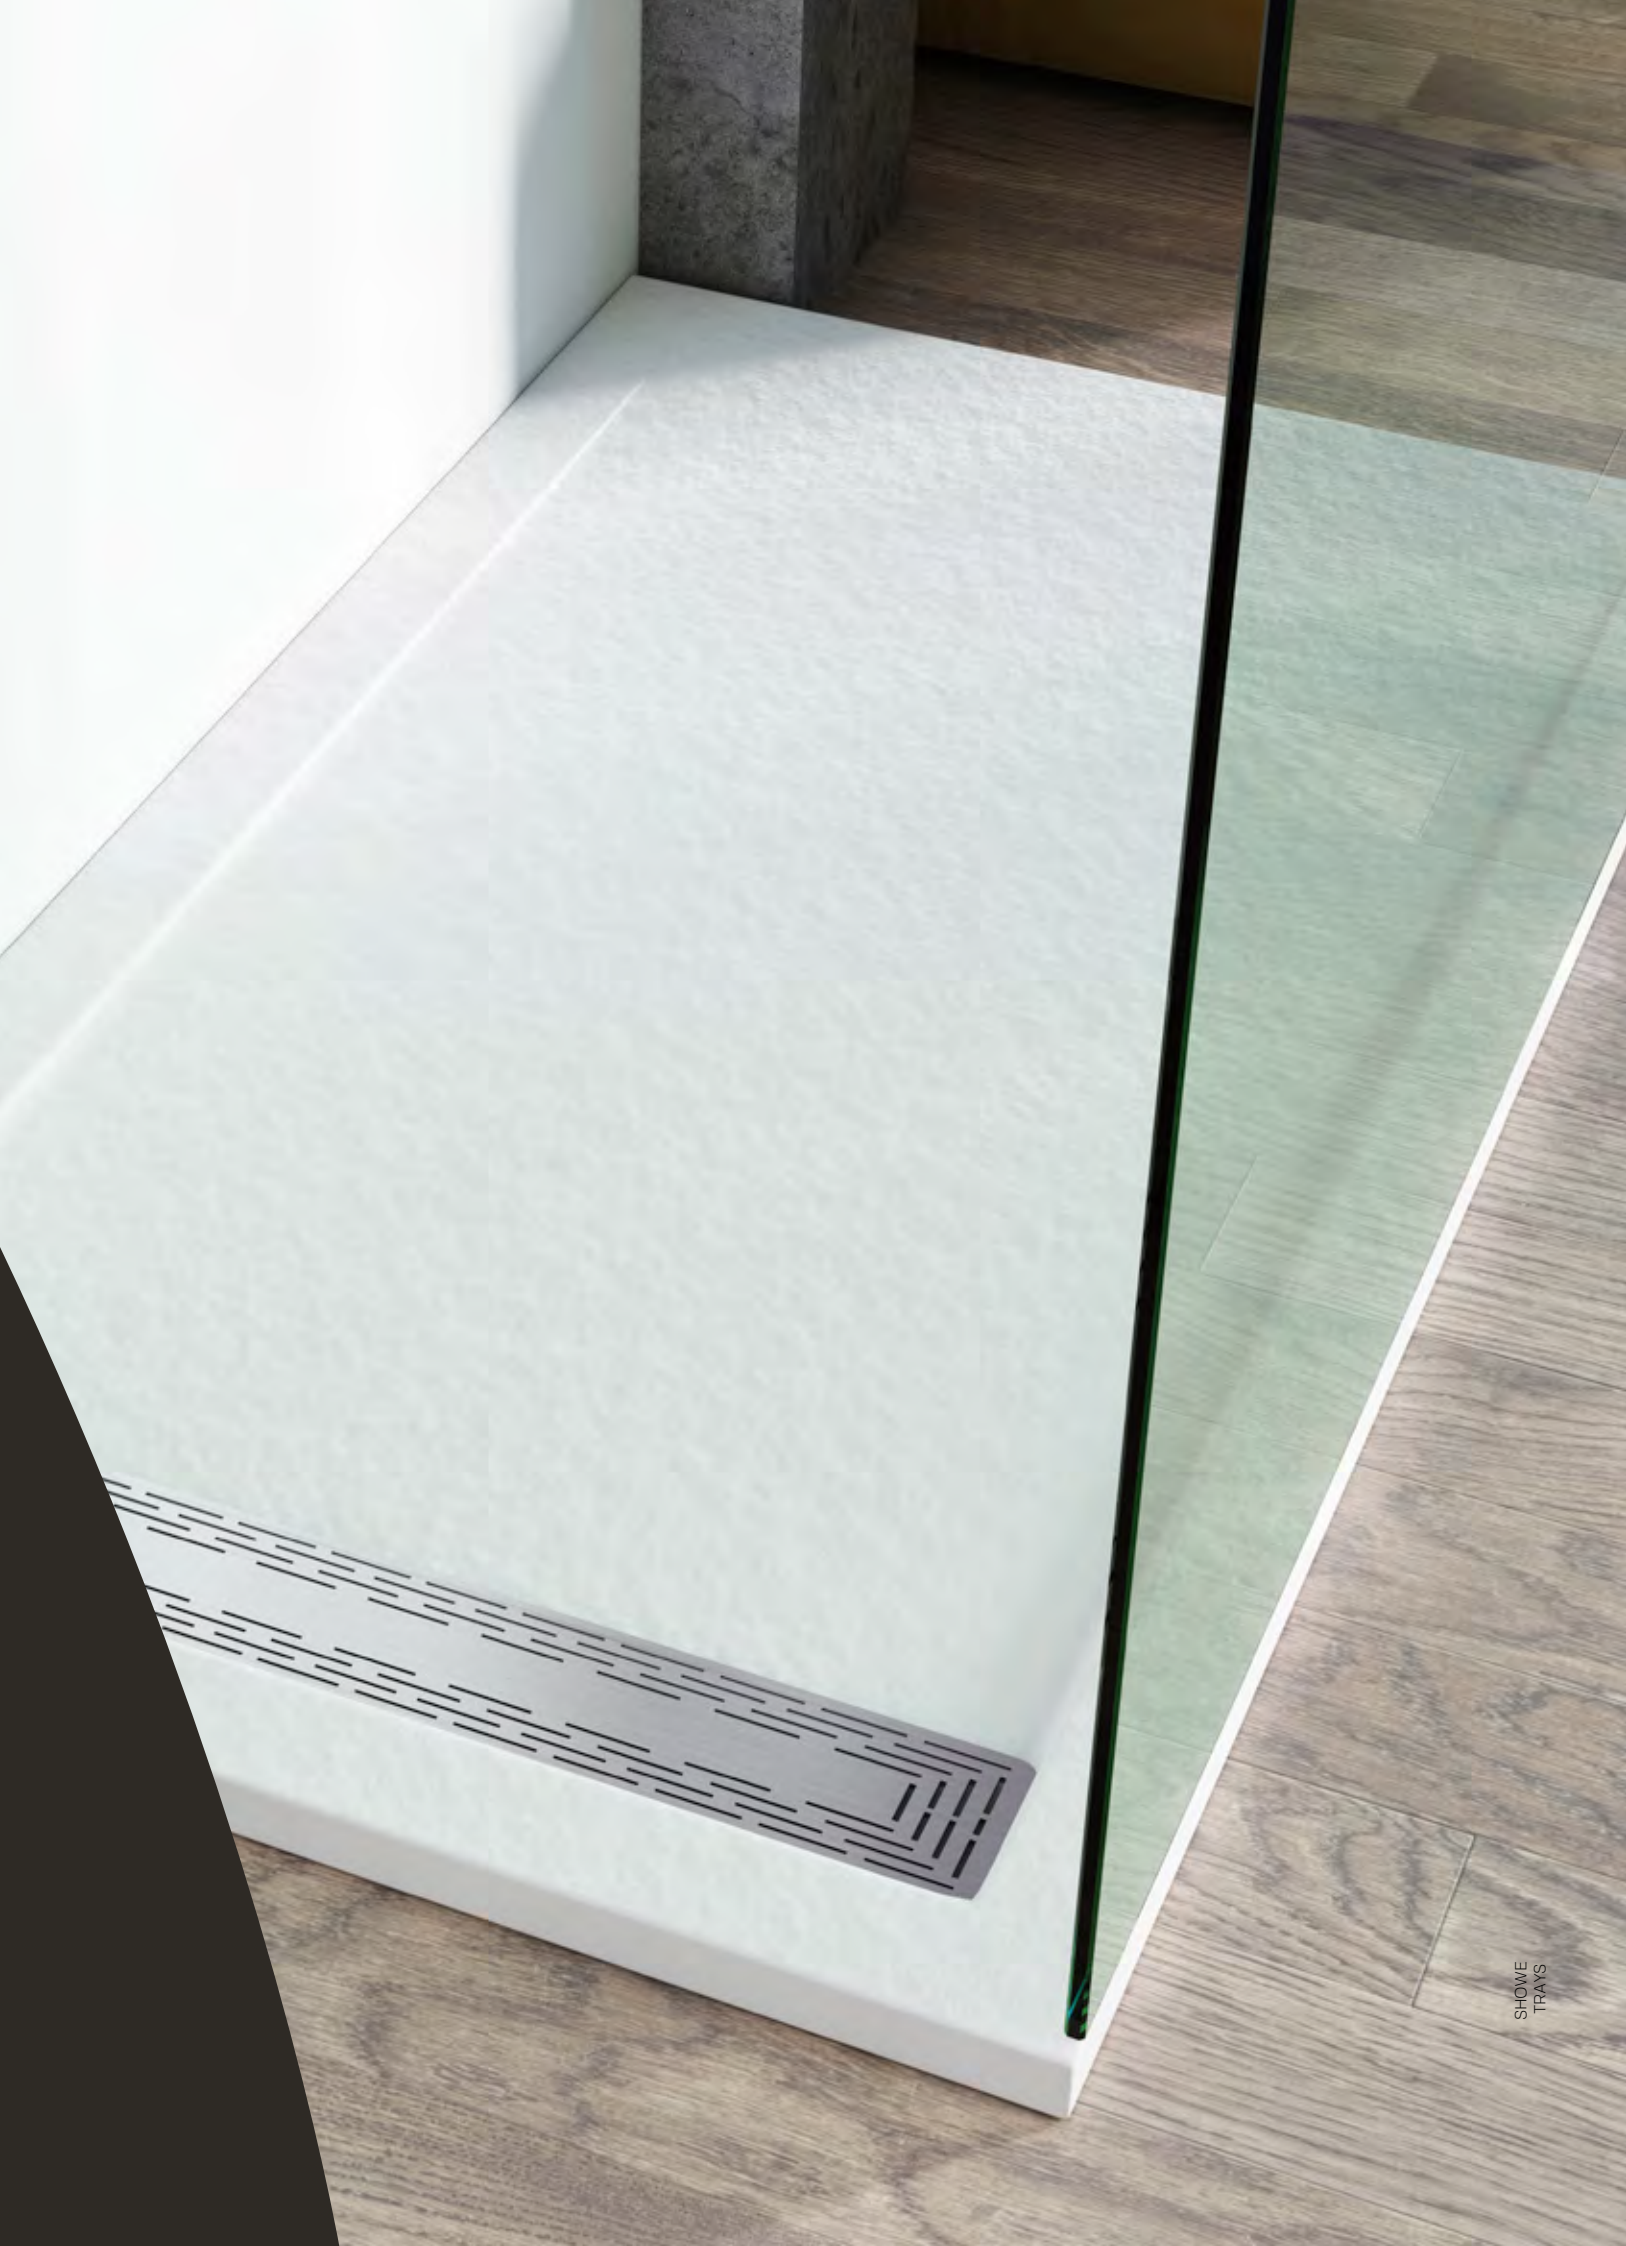

SHOWER TRAYS

ICON TK	288
ICON SLATE	289
CUADRO	290
INCA	291

SHOWER TRAYS

The Teka Strohm extra-flat **shower trays are made in Spain** using an innovative state-of-the-art material of the highest quality cross-linked polymers and minerals.