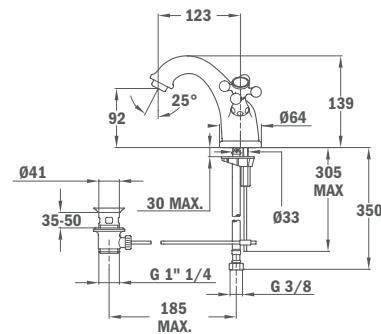

1820 CAPRICHIO

Washbasin Mixer

- Automatic metal pop-up waste
- Anti-scale aerator
- 3/8" flexible inlet pipes
- Ceramic headparts 1/2 turn

Finish Chrome REF. 56.342.51

Bidet Mixer

- Without pop-up waste
- Anti-scale aerator
- 3/8" flexible inlet pipes
- Ceramic headparts 1/2 turn

Finish Chrome REF. 56.611.51

Bath/Shower Mixer

- With 1820 shower set 13.134.00
- Hand shower with porcelain handle
- Ceramic headparts 1/2 turn
- Anti-scale aerator
- Diverter with porcelain handle

Finish Chrome REF. 56.122.51

Shower Mixer

- With 1820 shower set 13.134.00
- Hand shower with porcelain handle
- Ceramic headparts 1/2 turn

Finish Chrome REF. 56.212.51

1820 Shower Set

- 1 function

Finish Chrome REF. R13.134.00