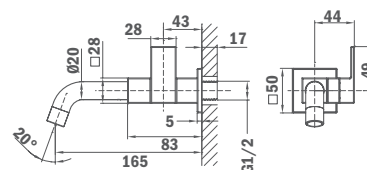

IN 156 Exposed Washbasin Cold Tap

- Equipped with ceramic headpart