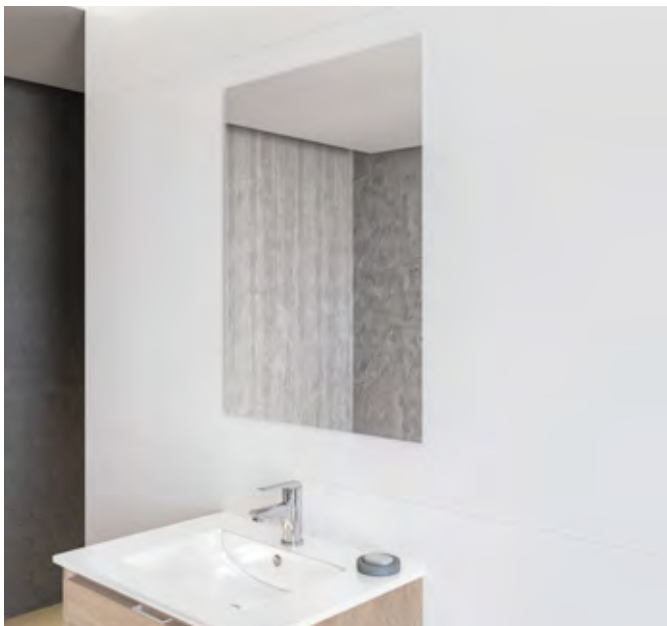

MIRRORS & LIGHTS

INCA

- Reversible
- 5 mm thickness

REF. 60x80 cm
11.725.00.00

REF. 80x80 cm
18.725.00.20

REF. 100x80 cm
18.725.00.21