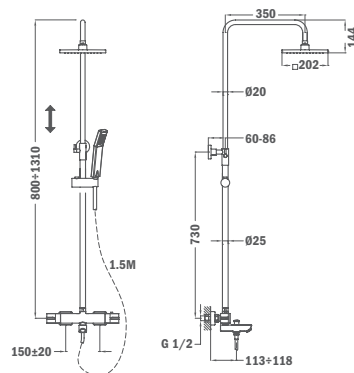

Finish
Chrome

REF.
85.237.02.00

Thermostatic Shower System with spout

- Thermostatic shower mixer with upper outlet
- Safe touch system
- Thermostatic mixer with safety temperature stop at 38 °C
- Integrated automatic diverter
- Adjustable square telescopic rail:
 - Min height: 800 mm
 - Max height: 1310 mm
- 202 x 202mm ABS shower head with anti-scale system
- 1 function hand shower 80 mm with anti-scale system
- Silver PVC 1.5 m flexible shower hose with anti-twist system
- Adjustable hand shower holder
- Check valves protected by filters