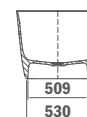

BATHTUBS

**SENSE
Mineral Charge Bathtub**

- Easy to clean
- Mineral Charge
- 177,5 x 80 x 56,5 cm
- Pop waste not included

Available from: March 2020

REF.
T9111002178

**ALAIOR
Mineral Charge Bathtub**

- Easy to clean
- Mineral Charge
- 160 x 70 x 57,5 cm
- Pop waste not included

Available from: March 2020

REF.
T5511002160

Bathtub Pop-up waste

Finish   REF.
Chrome   11.090.00

· NEW ·

Free standing bathtub mixer

- Stream shower set
- 1 function hand shower
- Special for free standing bathtubs
- Minimalistic design

Available from:
April 2020 (Traditional Chrome)
June 2020 (PVD colours)

Finish   REF.
Traditional Chrome   18.233.02.00
Pure Gold   18.233.02.0G2
Proud Rose   18.233.02.0G3
Brave Black   18.233.02.0N2
Loyal Bronze   18.233.02.0BZ