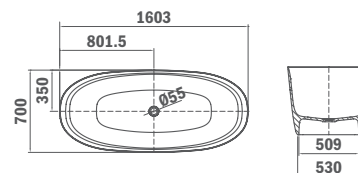

BATHTUBS

**SENSE
Mineral Charge Bathtub**

- Easy to clean
- Mineral Charge
- 177,5 x 80 x 56,5 cm
- Pop waste not included

Available from: March 2020

REF.
T9111002178

**ALAIOR
Mineral Charge Bathtub**

- Easy to clean
- Mineral Charge
- 160 x 70 x 57,5 cm
- Pop waste not included

Available from: March 2020

REF.
T5511002160

Bathtub Pop-up waste

Finish   REF.
Chrome   11.090.00

· NEW ·

Free standing bathtub mixer

- Stream shower set
- 1 function hand shower
- Special for free standing bathtubs
- Minimalistic design

Available from:
April 2020 (Traditional Chrome)
June 2020 (PVD colours)

Finish   REF.
Traditional Chrome   18.233.02.00
Pure Gold   18.233.02.0G2
Proud Rose   18.233.02.0G3
Brave Black   18.233.02.0N2
Loyal Bronze   18.233.02.0BZ