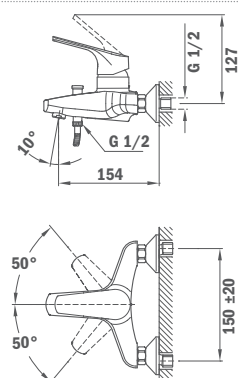

Shower Mixer

- With Basic shower set R13.184.00
- Equipped with noise reducers

Finish	REF.
Chrome	46.232.02.00

IDEM, without shower set

Finish	REF.
Chrome	46.231.02.00