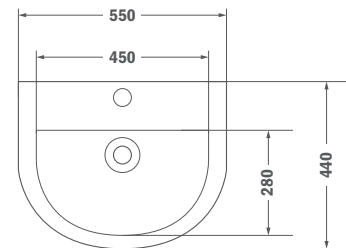

Basin 55 cm Half Pedestal

- Ceramic
- With overflow
- Easy to clean
- Tap not included

IMPORTANT: When ordering this model of ceramic basin, you must enter 2 references: one for the basin and one for half-pedestal.

Available from: March 2020

Finish White REF. BASIN B84.150.02.55

Finish White REF. HALF PEDESTAL BASIN B00.104.02.00