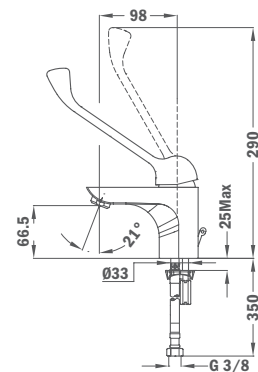

Medical Sink Mixer

- Swivel Spout
- Anti-scale aerator
- 3/8" flexible input pipes
- Medical handle

Finish
Chrome

REF.
80.913.17