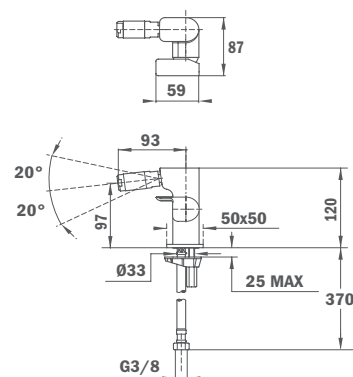

Bath/Shower Mixer

- Without shower set
- Equipped with noise reducers
- Anti-scale aerator
- Automatic diverter integrated in the structure

Finish Chrome REF. 62.121.02.00