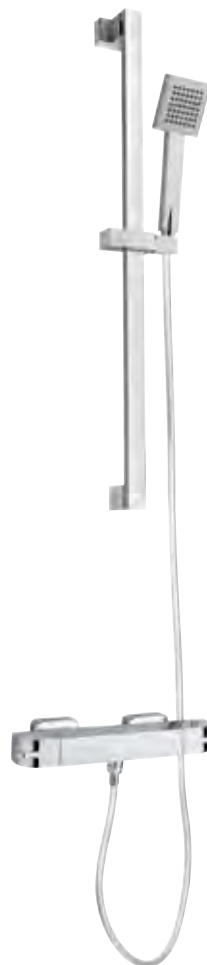

SOLLER Thermostatic Shower Set

- Safe touch system
- Thermostatic mixer with safety temperature stop at 38 °C
- Square sliding bar 755 mm
- 1 function hand shower 80 mm
- Silver PVC flexible shower hose 1,75 m with anti-twist system
- Adjustable hand shower holder
- Check valves protected by filters

Finish
Chrome

REF.
85.202.02.20