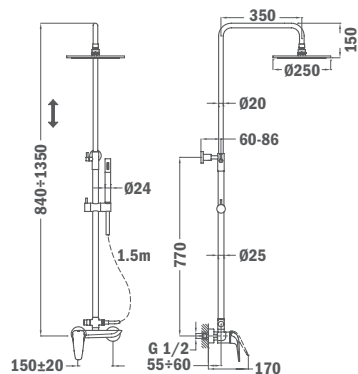

Single lever shower system

- Shower mixer with upper outlet
- Automatic diverter
- Adjustable round telescopic rail:
  - Min. height: 840 mm
  - Max. height: 1350 mm
- Shower head Ø250 mm with anti-scale system
- 3 functions hand shower with anti-scale system
- Silver PVC 1.5 m flexible shower hose with anti-twist system
- Adjustable hand shower holder

Finish	REF.
Chrome	67.298.02.00