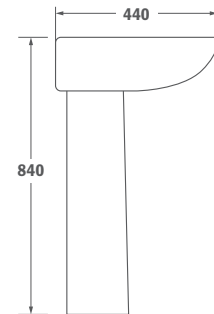

MANACOR

Basin 55 cm Pedestal

- Ceramic
- With overflow
- Easy to clean
- Tap not included

IMPORTANT: When ordering this model of ceramic basin, you must enter 2 references: one for the basin and one for the pedestal.

Available from: March 2020

Finish White REF. BASIN B84.150.02.55

Finish White REF. PEDESTAL BASIN B84.103.02.00

Basin 55 cm Half Pedestal

- Ceramic
- With overflow
- Easy to clean
- Tap not included

IMPORTANT: When ordering this model of ceramic basin, you must enter 2 references: one for the basin and one for half-pedestal.

Available from: March 2020

Finish White REF. BASIN B84.150.02.55

Finish White REF. HALF PEDESTAL BASIN B00.104.02.00