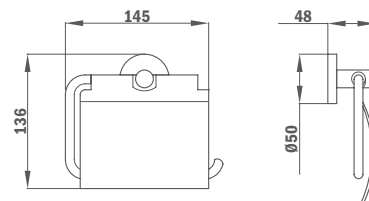

BATHROOM ACCESSORIES

Soap dish

- Metallic

PVD

Finish	REF.
Traditional Chrome	17.064.02.00
Pure Gold	17.064.02.0G2
Proud Rose	17.064.02.0G3
Brave Black	17.064.02.0N2
Loyal Bronze	17.064.02.0BZ

Toilet paper holder with lid

- Metallic

PVD

Finish	REF.
Traditional Chrome	17.072.02.00
Pure Gold	17.072.02.0G2
Proud Rose	17.072.02.0G3
Brave Black	17.072.02.0N2
Loyal Bronze	17.072.02.0BZ

Toilet paper holder without lid

- Metallic

PVD

Finish	REF.
Traditional Chrome	17.071.02.00
Pure Gold	17.071.02.0G2
Proud Rose	17.071.02.0G3
Brave Black	17.071.02.0N2
Loyal Bronze	17.071.02.0BZ

Toilet paper holder without lid

- Metallic

PVD

Finish	REF.
Traditional Chrome	17.073.02.00
Pure Gold	17.073.02.0G2
Proud Rose	17.073.02.0G3
Brave Black	17.073.02.0N2
Loyal Bronze	17.073.02.0BZ

Toilet brush and holder

- Metallic
- Secure template glass

PVD

Finish	REF.
Traditional Chrome	17.068.02.00
Pure Gold	17.068.02.0G2
Proud Rose	17.068.02.0G3
Brave Black	17.068.02.0N2
Loyal Bronze	17.068.02.0BZ