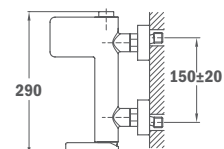

Finish
White

REF.
62.121.02.0BC

Shower Mixer

- Without shower set
- Equipped with noise reducers