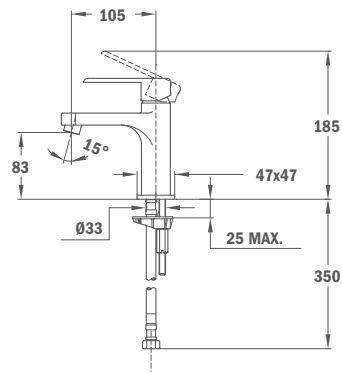

Finish Chrome REF. 66.346.02.00