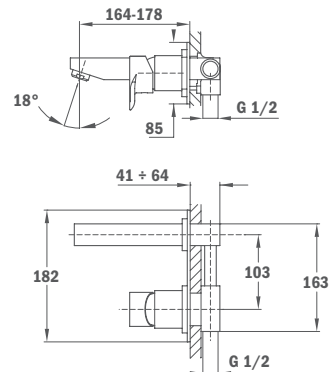

FORMENTERA

Washbasin Mixer White

- Without pop-up waste
- Constant optimised water consumption with real water saving system
- 3/8" flexible inlet pipes
- Anti-scale aerator

Finish White REF. 62.346.12.0BC

Wall-Mounted Washbasin Mixer

- Without pop-up waste
- Spout maximum 178 mm
- Anti-scale aerator
- Concealed part included

Finish Chrome REF. 62.461.02.00

· NEW ·

Wall mounted Cascade Washbasin Mixer

- Without pop-up waste
- Spout maximum 170 mm
- Anti-scale aerator
- Concealed part included
- Ultra slim plate

Available from: April 2020

Finish Chrome REF. 62.491.02.00

Bidet Mixer

- Without pop-up waste
- 3/8" flexible inlet pipes
- Anti-scale aerator
- Swivel ball joint

Finish Chrome REF. 62.626.02.00

Bath/Shower Mixer

- Without shower set
- Equipped with noise reducers
- Anti-scale aerator
- Automatic diverter integrated in the structure

Finish Chrome REF. 62.121.02.00