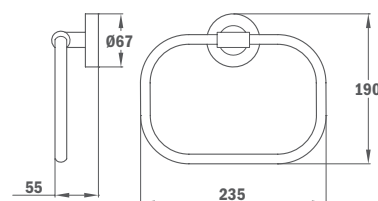

BATHROOM ACCESSORIES

Towel bar

- Metallic
- 600mm

PVD

Finish	REF.
Traditional Chrome	17.061.02.00
Pure Gold	17.061.02.0G2
Proud Rose	17.061.02.0G3
Brave Black	17.061.02.0N2
Loyal Bronze	17.061.02.0BZ

Towel bar

- Metallic
- 600mm

PVD

Finish	REF.
Traditional Chrome	17.062.02.00
Pure Gold	17.062.02.0G2
Proud Rose	17.062.02.0G3
Brave Black	17.062.02.0N2
Loyal Bronze	17.062.02.0BZ

Two-layer movable towel rack

- Metallic

PVD

Finish	REF.
Traditional Chrome	17.070.02.00
Pure Gold	17.070.02.0G2
Proud Rose	17.070.02.0G3
Brave Black	17.070.02.0N2
Loyal Bronze	17.070.02.0BZ

Grab bar

- Metallic
- 400mm

PVD

Finish	REF.
Traditional Chrome	17.069.02.00
Pure Gold	17.069.02.0G2
Proud Rose	17.069.02.0G3
Brave Black	17.069.02.0N2
Loyal Bronze	17.069.02.0BZ

Towel ring

- Metallic
- 235mm

PVD

Finish	REF.
Traditional Chrome	17.063.02.00
Pure Gold	17.063.02.0G2
Proud Rose	17.063.02.0G3
Brave Black	17.063.02.0N2
Loyal Bronze	17.063.02.0BZ