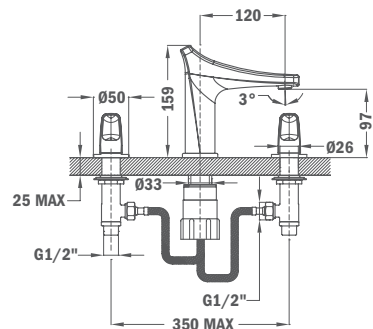

SENSE

Washbasin Mixer M

- Without pop-up waste
- Anti-scale aerator with water flow limiter 5 l/min
- Saves up to 60% water
- 3/8" and 1/2" flexible inlet pipes included

Finish	REF.
Traditional Chrome	91.346.02.00
Pure Gold	91.346.02.0G2
Proud Rose	91.346.02.0G3
Brave Black	91.346.02.0N2
Loyal Bronze	91.346.02.0BZ

Washbasin Mixer L

- Without pop-up waste
- Anti-scale aerator with water flow limiter 5 l/min
- Saves up to 60% water
- 3/8" and 1/2" flexible inlet pipes included

Finish	REF.
Traditional Chrome	91.386.02.00
Pure Gold	91.386.02.0G2
Proud Rose	91.386.02.0G3
Brave Black	91.386.02.0N2
Loyal Bronze	91.386.02.0BZ

Three hole Washbasin Mixer

- Without pop-up waste
- Anti-scale aerator
- 1/2" flexible inlet pipes

Finish	REF.
Traditional Chrome	91.431.02.00
Pure Gold	91.431.02.0G2
Proud Rose	91.431.02.0G3
Brave Black	91.431.02.0N2
Loyal Bronze	91.431.02.0BZ

Wall-mounted Washbasin Mixer

- Without pop-up waste
- Spout maximum 218 mm
- Anti-scale aerator

Finish	REF.
Traditional Chrome	91.461.02.00
Pure Gold	91.461.02.0G2
Proud Rose	91.461.02.0G3
Brave Black	91.461.02.0N2
Loyal Bronze	91.461.02.0BZ

Concealed Washbasin Mixer

- Without pop-up waste
- Spout maximum 218 mm
- Anti-scale aerator

Finish	REF.
Traditional Chrome	91.491.02.00
Pure Gold	91.491.02.0G2
Proud Rose	91.491.02.0G3
Brave Black	91.491.02.0N2
Loyal Bronze	91.491.02.0BZ