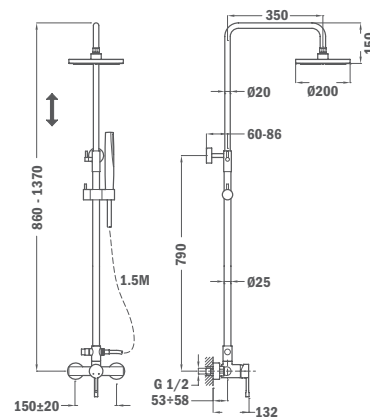

Finish Traditional Chrome **REF.** 18.233.02.00
 Pure Gold 18.233.02.0G2
 Proud Rose 18.233.02.0G3
 Brave Black 18.233.02.0N2
 Loyal Bronze 18.233.02.0BZ

ALAIOR

Shower System

- Shower mixer with upper outlet
- Automatic diverter
- Adjustable round telescopic rail:
 - Min. height: 860 mm
 - Max. height: 1370 mm
- Disk II 200 mm shower head with anti-scale system
- Stick hand shower with anti-scale system
- High quality 1.5 m flexible metal shower hose
- Adjustable hand shower holder