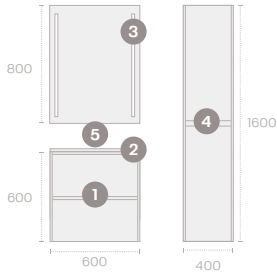

60 cm COMPOSITION