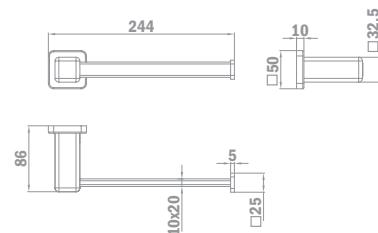

BATHROOM ACCESSORIES

Towel bar

- Metallic
- 600mm

PVD

Finish	REF.
Traditional Chrome	17.076.02.00
Pure Gold	17.076.02.0G2
Proud Rose	17.076.02.0G3
Brave Black	17.076.02.0N2
Loyal Bronze	17.076.02.0BZ

Towel bar

- Metallic
- 600mm

PVD

Finish	REF.
Traditional Chrome	17.077.02.00
Pure Gold	17.077.02.0G2
Proud Rose	17.077.02.0G3
Brave Black	17.077.02.0N2
Loyal Bronze	17.077.02.0BZ

Triple towel holder

- Metallic
- 600mm

PVD

Finish	REF.
Traditional Chrome	17.078.02.00
Pure Gold	17.078.02.0G2
Proud Rose	17.078.02.0G3
Brave Black	17.078.02.0N2
Loyal Bronze	17.078.02.0BZ

Robe hook

- Metallic
- 244mm

PVD

Finish	REF.
Traditional Chrome	17.079.02.00
Pure Gold	17.079.02.0G2
Proud Rose	17.079.02.0G3
Brave Black	17.079.02.0N2
Loyal Bronze	17.079.02.0BZ

Robe hook

- Metallic

PVD

Finish	REF.
Traditional Chrome	17.080.02.00
Pure Gold	17.080.02.0G2
Proud Rose	17.080.02.0G3
Brave Black	17.080.02.0N2
Loyal Bronze	17.080.02.0BZ