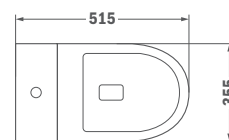

Wall Hung bidet

- Easy to clean
- High quality ceramic
- Tap not included