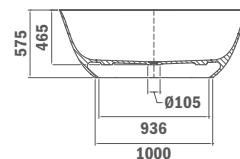

BATHTUBS

**SENSE
Mineral Charge Bathtub**

- Easy to clean
- Mineral Charge
- 177,5 x 80 x 56,5 cm
- Pop waste not included

Available from: March 2020

REF.
T9111002178

**ALAIOR
Mineral Charge Bathtub**

- Easy to clean
- Mineral Charge
- 160 x 70 x 57,5 cm
- Pop waste not included

Available from: March 2020

REF.
T5511002160

Bathtub Pop-up waste

Finish   REF.
Chrome   11.090.00

· NEW ·

Free standing bathtub mixer

- Stream shower set
- 1 function hand shower
- Special for free standing bathtubs
- Minimalistic design

Available from:
April 2020 (Traditional Chrome)
June 2020 (PVD colours)

Finish   REF.
Traditional Chrome   18.233.02.00
Pure Gold   18.233.02.0G2
Proud Rose   18.233.02.0G3
Brave Black   18.233.02.0N2
Loyal Bronze   18.233.02.0BZ