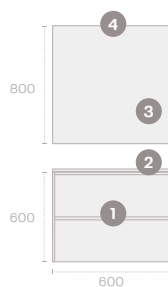

INCA COMBO 80

Ref. 18.833.00.25

Description

1	Vanity Unit	Inca Vanity Unit 80 cm. 2 Drawers. Denver Oak
2	Ceramic Basin	81x46x16 cm
3	Mirror	80x80 cm
4	Lamp	Rectangular led lamp 30 cm