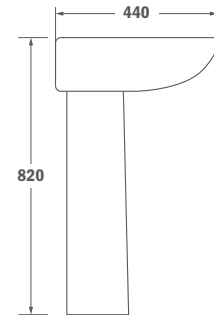

INCA

Basin 52 cm Pedestal

- Ceramic
- With overflow
- Easy to clean
- Tap not included

IMPORTANT: When ordering this model of ceramic basin, you must enter 2 references: one for the basin and one for the pedestal.

Available from: March 2020

Finish White REF. BASIN B53.150.02.52

Finish White REF. PEDESTAL BASIN B53.103.02.00

Basin 52 cm Half Pedestal

- Ceramic
- With overflow
- Easy to clean
- Tap not included

IMPORTANT: When ordering this model of ceramic basin, you must enter 2 references: one for the basin and one for half-pedestal.

Available from: March 2020

Finish White REF. BASIN B53.150.02.52

Finish White REF. HALF PEDESTAL BASIN B00.104.02.00