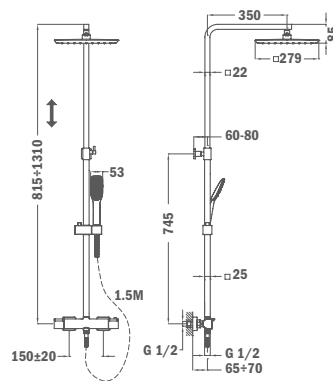

Finish
Chrome

REF.
62.238.12.00

Single Lever Shower System

- Shower mixer with upper outlet
- Integrated automatic diverter
- Adjustable square telescopic rail:
 - Min. height: 950 mm
 - Max. height: 1140 mm
- 279 x 279 mm XL shower head with anti-scale system
- High quality 1.5 m flexible metal shower hose
- Formentera hand shower with anti-scale system
- New square flanges, for a more integrated design
- Adjustable hand shower holder
- Equipped with noise reducers