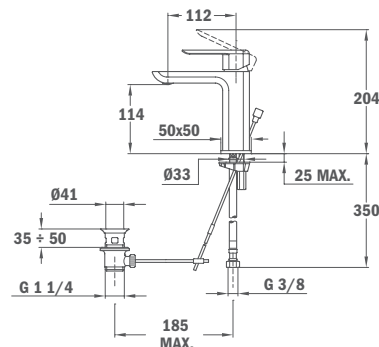

Wall-Mounted Washbasin Mixer

- Without pop-up waste
- Spout maximum 178 mm
- Anti-scale aerator
- Concealed part included

Finish Chrome REF. 62.461.02.00