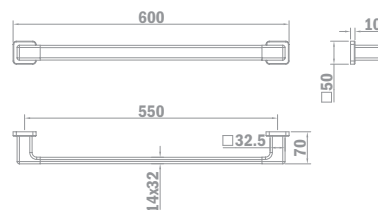

- Metallic
- 600mm

PVD

Finish	REF.
Traditional Chrome	17.076.02.00
Pure Gold	17.076.02.0G2
Proud Rose	17.076.02.0G3
Brave Black	17.076.02.0N2
Loyal Bronze	17.076.02.0BZ

Towel bar

- Metallic
- 600mm

PVD

Finish	REF.
Traditional Chrome	17.077.02.00
Pure Gold	17.077.02.0G2
Proud Rose	17.077.02.0G3
Brave Black	17.077.02.0N2
Loyal Bronze	17.077.02.0BZ