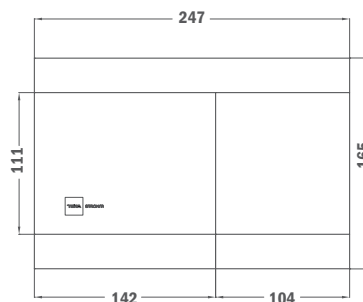

Finish Aluminium/stainless steel **REF.** 73.500.06.00