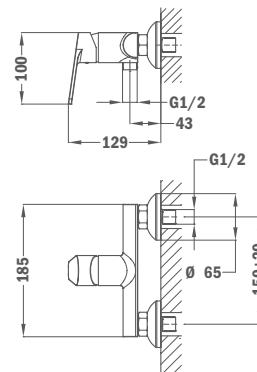

2-Way Concealed Mixer

- Without shower set
- Concealed part included
- Ultrathin plate
- Innovative ceramic diverter

Finish Chrome REF. 84.171.12.00