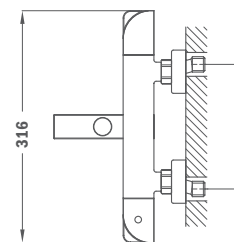

· NEW ·

2-way Concealed Mixer

- Without shower set
- Concealed part included
- Ultraslim plate

Available from: June 2020

Finish Chrome **REF.** 85.171.12.00