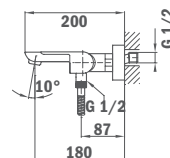

FORMENTERA

Bath/Shower Mixer

- Without shower set
- Equipped with noise reducers
- Anti-scale aerator
- Automatic diverter integrated in the structure

Finish
Black

REF.
62.121.02.0NC

Bath/Shower Mixer

- Without shower set
- Equipped with noise reducers
- Anti-scale aerator
- Automatic diverter integrated in the structure

Finish
White

REF.
62.121.02.0BC

Shower Mixer

- Without shower set
- Equipped with noise reducers

Finish
Chrome

REF.
62.231.02.00

Shower Mixer

- Without shower set
- Equipped with noise reducers

Finish
Black

REF.
62.231.02.0NC

Bath/Shower Mixer

- Without shower set
- Equipped with noise reducers

Finish
White

REF.
62.231.02.0BC