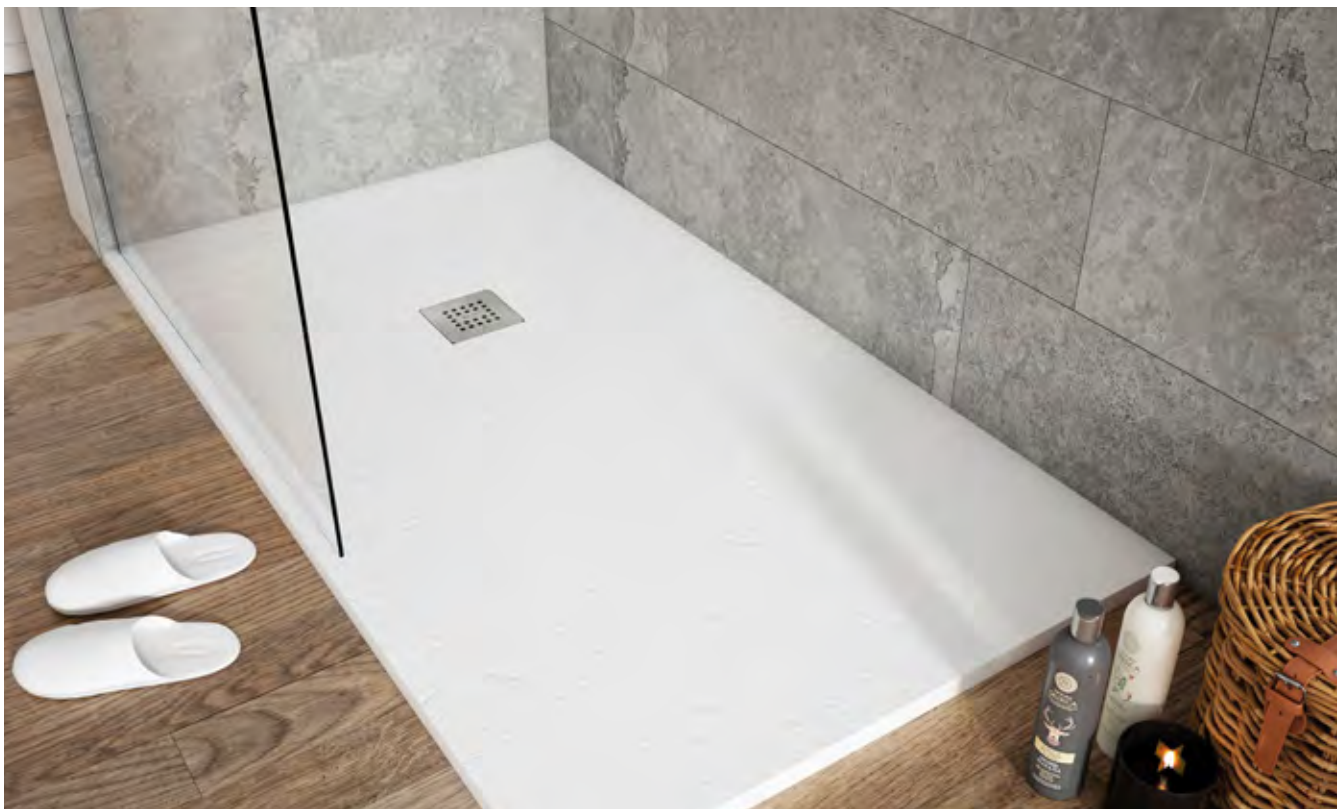

INCA

SHOWER TRAY

Icon Slate

- Slate texture
- Non-slip surface (C3)
- Thickness: 3 cm
- AISI 316 grid included (Surgical steel)
- 90 mm drain (not included).

Colours

- White (W)
- Graphite (G)

Length (CM)

Width (CM)	80	90	100	110	120	130	140	150	160	170	180	190	200
70	P53.P.0870.W	P53.P.0970.W	P53.P.1070.W	P53.P.1170.W	P53.P.1270.W	P53.P.1370.W	P53.P.1470.W	P53.P.1570.W	P53.P.1670.W	P53.P.1770.W	P53.P.1870.W	P53.P.1970.W	P53.P.2070.W
75	P53.P.0875.W	P53.P.0975.W	P53.P.1075.W	P53.P.1175.W	P53.P.1275.W	P53.P.1375.W	P53.P.1475.W	P53.P.1575.W	P53.P.1675.W	P53.P.1775.W	P53.P.1875.W	P53.P.1975.W	P53.P.2075.W
80	P53.P.0880.W	P53.P.0980.W	P53.P.1080.W	P53.P.1180.W	P53.P.1280.W	P53.P.1380.W	P53.P.1480.W	P53.P.1580.W	P53.P.1680.W	P53.P.1780.W	P53.P.1880.W	P53.P.1980.W	P53.P.2080.W
90	P53.P.0890.W	P53.P.0990.W	P53.P.1090.W	P53.P.1190.W	P53.P.1290.W	P53.P.1390.W	P53.P.1490.W	P53.P.1590.W	P53.P.1690.W	P53.P.1790.W	P53.P.1890.W	P53.P.1990.W	P53.P.2090.W
100	P53.P.0810.W	P53.P.0910.W	P53.P.1010.W	P53.P.1110.W	P53.P.1210.W	P53.P.1310.W	P53.P.1410.W	P53.P.1510.W	P53.P.1610.W	P53.P.1710.W	P53.P.1810.W	P53.P.1910.W	P53.P.2010.W