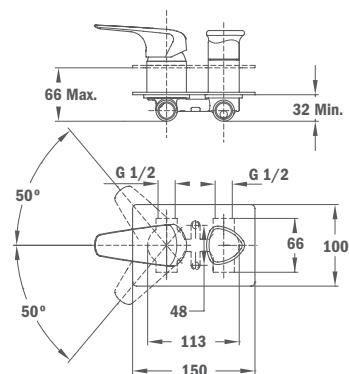

ITACA

1. **2-Way concealed mixer**
2. Without shower set
   - Concealed part included
   - Ultraslim plate
   - Innovative ceramic diverter

Finish	REF.
Traditional Chrome	67.171.02.00
Pure Gold	67.171.02.0G2
Proud Rose	67.171.02.0G3
Brave black	67.171.02.0N2
Loyal Bronze	67.171.02.0BZ

1. **1-Way concealed mixer**
2. Without shower set
   - Concealed part included
   - Ultraslim plate

Finish	REF.
Traditional Chrome	67.241.02.00
Pure Gold	67.241.02.0G2
Proud Rose	67.241.02.0G3
Brave black	67.241.02.0N2
Loyal Bronze	67.241.02.0BZ

· NEW ·

1. **Thermostatic Shower Mixer**
2. Body and Handles with triangular shape
   - Without shower set
   - Safe touch system. With safety temperature stop at 38 °C
   - Check valves protected by filters

Available from: March 2020

Finish	REF.
Traditional Chrome	67.201.02.00
Pure Gold	67.201.02.0G2
Proud Rose	67.201.02.0G3
Brave black	67.201.02.0N2
Loyal Bronze	67.201.02.0BZ