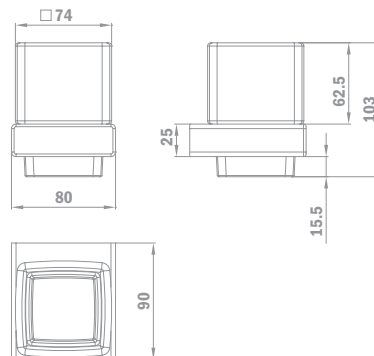

BATHROOM ACCESSORIES

Glass shelves

· Tempered safety glass

PVD

Finish	REF.
Traditional Chrome	17.084.02.00
Pure Gold	17.084.02.0G2
Proud Rose	17.084.02.0G3
Brave Black	17.084.02.0N2
Loyal Bronze	17.084.02.0BZ

Tumbler holder with glass

· Ceramic glass

PVD

Finish	REF.
Traditional Chrome	17.081.02.00
Pure Gold	17.081.02.0G2
Proud Rose	17.081.02.0G3
Brave Black	17.081.02.0N2
Loyal Bronze	17.081.02.0BZ

Soap dish

· Ceramic glass

PVD

Finish	REF.
Traditional Chrome	17.082.02.00
Pure Gold	17.082.02.0G2
Proud Rose	17.082.02.0G3
Brave Black	17.082.02.0N2
Loyal Bronze	17.082.02.0BZ

Toilet paper holder

· Metallic

PVD

Finish	REF.
Traditional Chrome	17.083.02.00
Pure Gold	17.083.02.0G2
Proud Rose	17.083.02.0G3
Brave Black	17.083.02.0N2
Loyal Bronze	17.083.02.0BZ

Toilet brush and holder

· Ceramic glass

PVD

Finish	REF.
Traditional Chrome	17.085.02.00
Pure Gold	17.085.02.0G2
Proud Rose	17.085.02.0G3
Brave Black	17.085.02.0N2
Loyal Bronze	17.085.02.0BZ