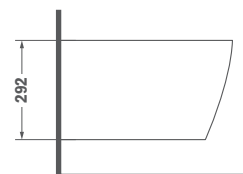

Available from: January 2020

Finish White REF. 11.732.00.01

Wall Hung bidet

- Easy to clean
- High quality ceramic
- Tap not included

Available from: January 2020

Finish White REF. 18.736.00.01

NEXOS

Basin 61 cm Pedestal