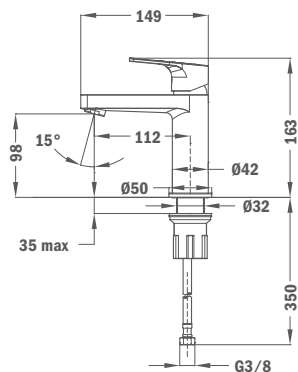

COLD TAPS

Cold Tap washbasin mixer

- Without pop-up waste
- Anti-scale aerator
- 3/8" flexible inlet pipe included
- Quick and easy installation

Finish Chrome REF. 84.511.12.00

IN 148 Exposed Washbasin Cold Tap

- Equipped with ceramic headpart

Finish Chrome REF. 16.148.02.00

IN 156 Exposed Washbasin Cold Tap

- Equipped with ceramic headpart

Finish Chrome REF. 16.156.02.00

IN 153 Exposed Washbasin Cold Tap

- Equipped with ceramic headpart
- Cascade Spout

Finish Chrome REF. 16.153.02.00

IN 152 Exposed Washbasin Cold Tap

- Equipped with ceramic headpart
- Cascade swivel spout
- With 1/2" flexible hose

Finish Chrome REF. 16.152.02.10

IDEM, without flexible hose

Finish Chrome REF. 16.152.02.00