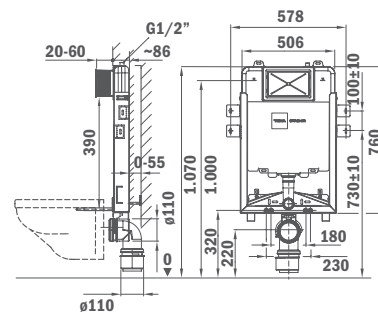

CONCEALED CISTERNS

TEKMODUL SLIM 1

- Installation depth: 86 mm
- Dual cistern 3-6 litres
- 100% waterproof
- Max. Tank capacity: 9 litres
- Max. weight support: 400 kgs
- WC fixing at 180 - 230 mm.
- For floor-standing and wall-hung WCs
- Concealed cistern fully insulated against condensation
- Water supply connection on the rear or top side
- Push button depth adjustment: 20-60 mm
- Tool-free maintenance work

Finish
White

REF.
73.210.02.00

TEKMODUL SLIM 2

- Installation depth: 84 mm
- Dual cistern 3-6 litres
- 100% waterproof
- Max. Tank capacity: 9 litres
- Max. weight support: 400 kgs
- WC fixing at 180 - 230 mm.
- For floor-standing and wall-hung WCs
- Concealed cistern fully insulated against condensation
- Water supply connection on the rear or top side
- Push button depth adjustment: 20-60 mm
- Height adjustment: 0-100 mm
- Tool-free maintenance work

Finish
White / Black

REF.
73.110.02.00

TEKMODUL SLIM 3

- Installation depth: 84mm
- Dual cistern 3-6 litres
- 100% waterproof
- Max. Tank capacity: 9 litres
- Max. weight support: 400 kgs
- WC fixing at 180 - 230mm.
- For floor-standing and wall-hung WCs
- Concealed cistern fully insulated against condensation
- Water supply connection on the rear or top side
- Push button depth adjustment: 20-95mm
- Tool-free maintenance work

Finish
White

REF.
73.410.02.00