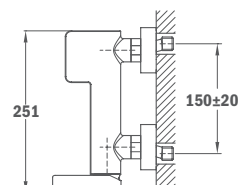

Finish
Chrome

REF.
62.231.02.00

Shower Mixer

- Without shower set
- Equipped with noise reducers