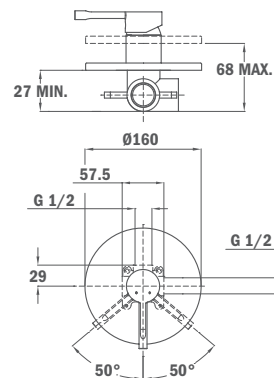

ALAIOR

1-Way concealed mixer

- Without shower set
- Concealed part included
- 40 mm cartridge

Finish Chrome **REF.** 55.241.02.00

Three-Hole Deck Bath/Shower Mixer

- With Stick hand shower R13.157.00
- Fixed central spout with integrated diverter
- Anti-scale aerator

Finish Chrome **REF.** 22.152.02.00

· NEW ·

Free standing bathtub mixer

- Stream hand shower set (1 function)
- Special for free standing bathtubs
- Minimalistic design
- 1.5 m flexible shower hose

Available from:
April 2020 (traditional chrome)
June 2020 (pvd colours)

Finish Traditional Chrome **REF.** 18.233.02.00
Pure Gold 18.233.02.0G2
Proud Rose 18.233.02.0G3
Brave Black 18.233.02.0N2
Loyal Bronze 18.233.02.0BZ