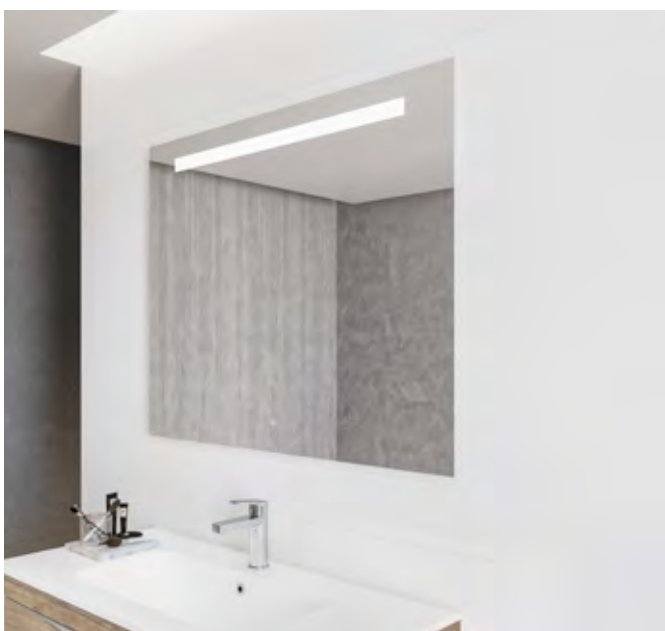

INCA PRO

- Upper Led
- IP 44
- Touch System

REF. 60x80 cm
18.725.00.03

REF. 80x80 cm
18.725.00.05

REF. 100x80 cm
18.725.00.06

Available from: March 2020