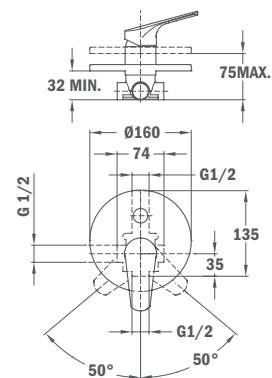

1-Way concealed mixer

- Without shower set
- Concealed part included
- 40 mm cartridge

Finish Chrome **REF.** 46.241.02.00