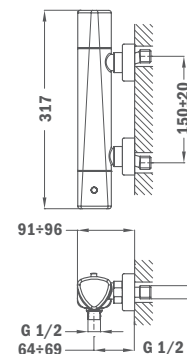

ITACA

1. **2-Way concealed mixer**
2. Without shower set
   - Concealed part included
   - Ultraslim plate
   - Innovative ceramic diverter

Finish	REF.
Traditional Chrome	67.171.02.00
Pure Gold	67.171.02.0G2
Proud Rose	67.171.02.0G3
Brave black	67.171.02.0N2
Loyal Bronze	67.171.02.0BZ

1. **1-Way concealed mixer**
2. Without shower set
   - Concealed part included
   - Ultraslim plate

Finish	REF.
Traditional Chrome	67.241.02.00
Pure Gold	67.241.02.0G2
Proud Rose	67.241.02.0G3
Brave black	67.241.02.0N2
Loyal Bronze	67.241.02.0BZ

· NEW ·

1. **Thermostatic Shower Mixer**
2. Body and Handles with triangular shape
   - Without shower set
   - Safe touch system. With safety temperature stop at 38 °C
   - Check valves protected by filters

Available from: March 2020

Finish	REF.
Traditional Chrome	67.201.02.00
Pure Gold	67.201.02.0G2
Proud Rose	67.201.02.0G3
Brave black	67.201.02.0N2
Loyal Bronze	67.201.02.0BZ