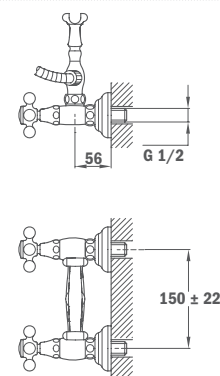

1820 CAPRICHIO

Washbasin Mixer

- Automatic metal pop-up waste
- Anti-scale aerator
- 3/8" flexible inlet pipes
- Ceramic headparts 1/2 turn

Finish Chrome REF. 56.342.51

Bidet Mixer

- Without pop-up waste
- Anti-scale aerator
- 3/8" flexible inlet pipes
- Ceramic headparts 1/2 turn

Finish Chrome REF. 56.611.51

Bath/Shower Mixer

- With 1820 shower set 13.134.00
- Hand shower with porcelain handle
- Ceramic headparts 1/2 turn
- Anti-scale aerator
- Diverter with porcelain handle

Finish Chrome REF. 56.122.51

Shower Mixer

- With 1820 shower set 13.134.00
- Hand shower with porcelain handle
- Ceramic headparts 1/2 turn

Finish Chrome REF. 56.212.51

1820 Shower Set

- 1 function

Finish Chrome REF. R13.134.00