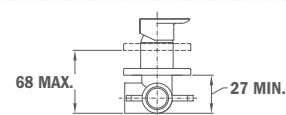

Shower Kit

- 1 function hand shower
- Anti-scale
- Hand shower holder with water outlet
- 1.75 m Flexible shower hose

Finish Chrome REF. 79.005.54.00