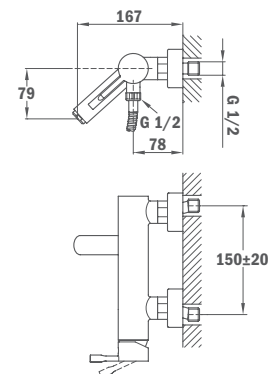

Bath/Shower Mixer

- With Stick shower set
- Equipped with noise reducers
- Anti-scale aerator
- Diverter integrated in the mixer

Finish Chrome REF. 22.122.02.00

IDEM, without shower set

Finish Chrome REF. 22.121.02.00