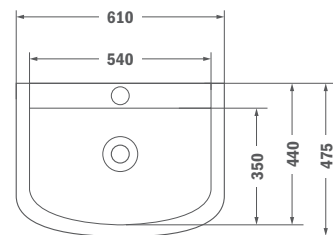

Basin 61 cm Half Pedestal

- Ceramic
- With overflow
- Easy to clean
- Tap not included

IMPORTANT: When ordering this model of ceramic basin, you must enter 2 references: one for the basin and one for half-pedestal.

Finish
White

REF. BASIN
B661500261

Finish
White

REF. HALF PEDESTAL BASIN
B66.104.02.00