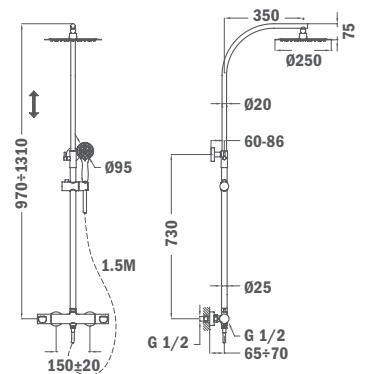

Finish
Chrome

REF.
84.277.02.00