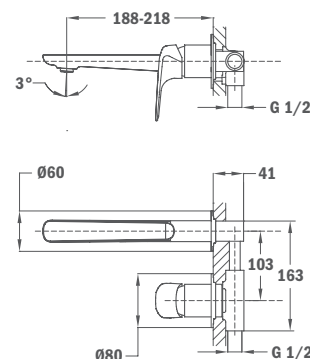

ITACA

Washbasin Mixer S size

- Without pop-up waste
- Anti-scale aerator with water flow limiter 5 l/min
- Saves up to 60% water
- 3/8" and 1/2" flexible inlet pipes included

Finish	REF.
Traditional Chrome	67.346.02.00
Pure Gold	67.346.02.0G2
Proud Rose	67.346.02.0G3
Brave black	67.346.02.0N2
Loyal Bronze	67.346.02.0BZ

Washbasin Mixer L size

- Without pop-up waste
- Anti-scale aerator with water flow limiter 5 l/min
- Saves up to 60% water
- 3/8" and 1/2" flexible inlet pipes included

Finish	REF.
Traditional Chrome	67.386.02.00
Pure Gold	67.386.02.0G2
Proud Rose	67.386.02.0G3
Brave black	67.386.02.0N2
Loyal Bronze	67.386.02.0BZ

· NEW ·

Washbasin Mixer XL size

- Without pop-up waste
- Anti-scale aerator with water flow limiter 5 l/min
- Saves up to 60% water
- 3/8" and 1/2" flexible inlet pipes included

Available from: April 2020

Finish	REF.
Traditional Chrome	67.366.02.00
Pure Gold	67.366.02.0G2
Proud Rose	67.366.02.0G3
Brave black	67.366.02.0N2
Loyal Bronze	67.366.02.0BZ

· NEW ·

Three hole Washbasin Mixer

- Without pop-up waste
- Anti-scale aerator
- 3/8" and 1/2" flexible inlet pipes included

Finish	REF.
Traditional Chrome	67.431.02.00
Pure Gold	67.431.02.0G2
Proud Rose	67.431.02.0G3
Brave black	67.431.02.0N2
Loyal Bronze	67.431.02.0BZ

· NEW ·

Wall-mounted Washbasin Mixer

- Without pop-up waste
- Spout maximum length: 21 cm
- Anti-scale aerator

Finish	REF.
Traditional Chrome	67.461.02.00
Pure Gold	67.461.02.0G2
Proud Rose	67.461.02.0G3
Brave black	67.461.02.0N2
Loyal Bronze	67.461.02.0BZ