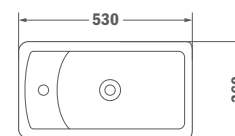

Available from: January 2020

Finish White REF. 11.732.00.00

Wall Hung bidet

- Easy to clean
- High quality ceramic
- Tap not included

Available from: March 2020

Finish White REF. 18.736.00.00

FORMENTERA

Pedestal basin