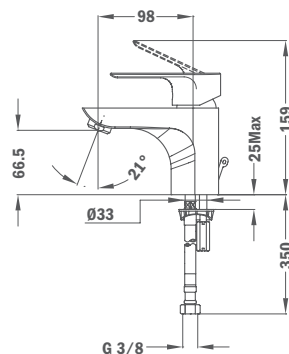

Washbasin Mixer with ECO cartridge

- ECO cartridge only provides cold water when handle is opened in central position
- Without pop-up waste
- Anti-scale aerator with water flow limiter 5 l/min
- 3/8" flexible inlet pipes

Finish **REF.**
Chrome 32.346.E2.00