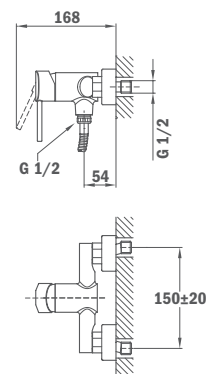

ARES

ECO Washbasin Mixer

- With ECO cartridge
- Aerator with pressure compensating flow regulator 5 l/min
- Automatic metal pop-up waste
- 3/8" flexible inlet pipes

BYGGFORSK

Finish REF.
Chrome 23.342.E2.00

IDEM, without pop-up waste

Finish REF.
Chrome 23.346.E2.00

Washbasin Mixer L size

- Without pop-up waste
- 3/8" flexible inlet pipes
- Anti-scale aerator

Finish REF.
Chrome 23.386.02.00

IDEM, with metal pop-up waste

Finish REF.
Chrome 23.382.02.00

Bidet Mixer

- Automatic metal pop-up waste
- 3/8" flexible inlet pipes
- Swivel joint

Finish REF.
Chrome 23.622.02.00

IDEM, without pop-up waste

Finish REF.
Chrome 23.626.02.00

Bath/Shower Mixer

- With Ducal shower set
- Equipped with noise reducers
- Anti-scale

Finish REF.
Chrome 23.122.02.00

IDEM, without shower set

Finish REF.
Chrome 23.121.02.00

Shower Mixer

- With Ducal shower set
- Equipped with noise reducers

Finish REF.
Chrome 23.232.02.00

IDEM, without shower set

Finish REF.
Chrome 23.231.02.00