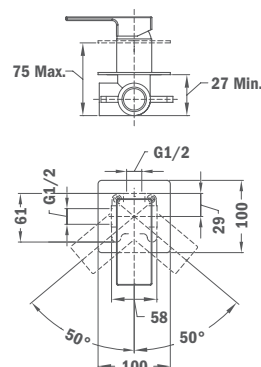

SOLLER

Shower Mixer

- Without shower set
- Equipped with noise reducers

Finish Chrome **REF.** 85.231.12.00

Thermostatic Shower Mixer

- Without shower set
- Safe touch system
- With safety temperature stop at 38 °C
- Check valves protected by filters

Finish Chrome **REF.** 85.201.02.00

Thermostatic Shower mixer with spout

- Without shower set
- Spout
- Anti-scale aerator
- Safe touch system
- With safety temperature stop at 38 °C
- Check valves protected by filters

Finish Chrome **REF.** 85.101.02.00

· NEW ·

2-way Concealed Mixer

- Without shower set
- Concealed part included
- Ultraslim plate

Available from: June 2020

Finish Chrome **REF.** 85.171.12.00

· NEW ·

1-way Concealed Mixer

- Without shower set
- Concealed part included
- Ultraslim plate

Available from: June 2020

Finish Chrome **REF.** 85.241.12.00