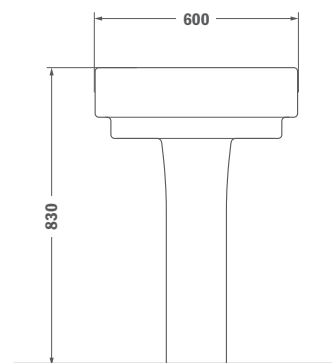

- Ceramic
- With overflow
- Easy to clean
- 60 cm basin
- Tap not included

Only one reference code required for this model.

Available from: January 2020

Finish
White

REF.
18.720.00.01

Wall Hung basin

- Ceramic
- With overflow
- 56x44x39 cm
- Tap not included