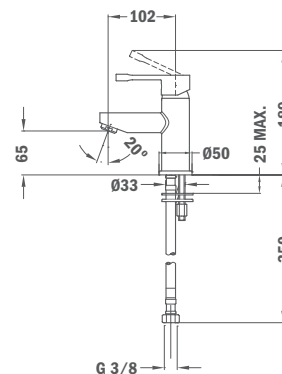

Tall Washbasin Mixer

- Length spout: 104 mm
- Without pop-up waste
- 3/8" flexible inlet pipes
- Anti-scale aerator

Finish	REF.
Chrome	55.311.02.00

IDEM, with metal pop-up waste

Finish	REF.
Chrome	55.322.02.00