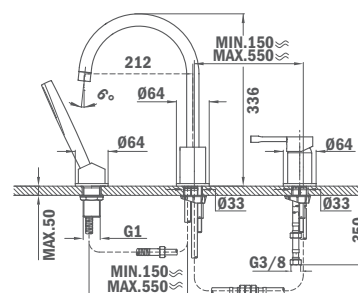

ALAIOR

1-Way concealed mixer

- Without shower set
- Concealed part included
- 40 mm cartridge

Finish Chrome **REF.** 55.241.02.00

Three-Hole Deck Bath/Shower Mixer

- With Stick hand shower R13.157.00
- Fixed central spout with integrated diverter
- Anti-scale aerator

Finish Chrome **REF.** 22.152.02.00

· NEW ·

Free standing bathtub mixer

- Stream hand shower set (1 function)
- Special for free standing bathtubs
- Minimalistic design
- 1.5 m flexible shower hose

Available from:
April 2020 (traditional chrome)
June 2020 (pvd colours)

Finish Traditional Chrome **REF.** 18.233.02.00
Pure Gold 18.233.02.0G2
Proud Rose 18.233.02.0G3
Brave Black 18.233.02.0N2
Loyal Bronze 18.233.02.0BZ