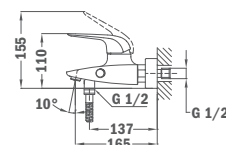

ITACA

Bidet Mixer

- Without pop-up waste
- Anti-scale aerator
- 3/8" and 1/2" flexible inlet pipes included

Finish	REF.
Traditional Chrome	67.626.02.00
Pure Gold	67.626.02.0G2
Proud Rose	67.626.02.0G3
Brave black	67.626.02.0N2
Loyal Bronze	67.626.02.0BZ

· NEW ·

Three hole deck bath shower mixer

- With Stream hand shower
- Integrated diverter
- Anti-scale aerator
- 3/8" flexible inlet pipes

Available from: June 2020

Finish	REF.
Traditional Chrome	67.152.02.00
Pure Gold	67.152.02.0G2
Proud Rose	67.152.02.0G3
Brave black	67.152.02.0N2
Loyal Bronze	67.152.02.0BZ

Bath/Shower Mixer

- Without shower set
- Equipped with noise reducers
- Anti-scale aerator
- Diverter integrated in structure
- Safe touch system

Finish	REF.
Traditional Chrome	67.121.02.00
Pure Gold	67.121.02.0G2
Proud Rose	67.121.02.0G3
Brave black	67.121.02.0N2
Loyal Bronze	67.121.02.0BZ

Bath/Shower Mixer

- Without shower set
- Equipped with noise reducers
- Anti-scale aerator
- Diverter integrated in structure

Finish	REF.
Traditional Chrome	67.101.02.00
Pure Gold	67.101.02.0G2
Proud Rose	67.101.02.0G3
Brave black	67.101.02.0N2
Loyal Bronze	67.101.02.0BZ

Shower Mixer

- Without shower set
- Equipped with noise reducers

Finish	REF.
Traditional Chrome	67.231.02.00
Pure Gold	67.231.02.0G2
Proud Rose	67.231.02.0G3
Brave black	67.231.02.0N2
Loyal Bronze	67.231.02.0BZ