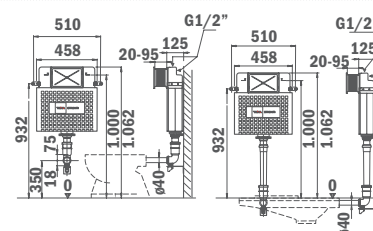

Finish
White

REF.
73.400.02.00