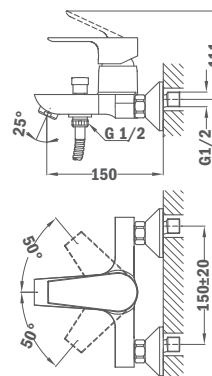

Shower Mixer

- With BASIC shower set
- Equipped with noise reducers

Finish Chrome **REF.** 32.232.02.00

IDEM, without shower set

Finish Chrome **REF.** 32.231.02.00