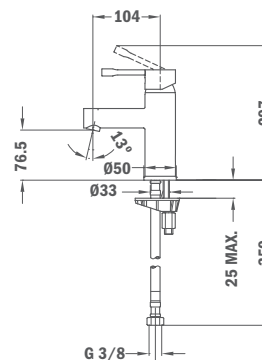

Washbasin Mixer XL with ECO cartridge

- ECO cartridge only provides cold water when handle is opened in central position
- Without pop-up waste
- 3/8" flexible inlet pipes
- Anti-scale aerator with water flow limiter 5 l/min

Finish	REF.
Chrome	22.346.E2.00