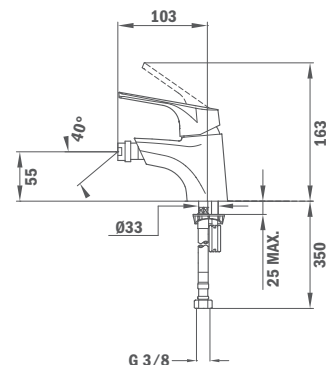

Bath/Shower Mixer

- With Basic shower set R13.184.00
- Equipped with noise reducers
- Anti-scale aerator

Finish	REF.
Chrome	46.122.02.00

IDEM, without shower set

Finish	REF.
Chrome	46.121.02.00