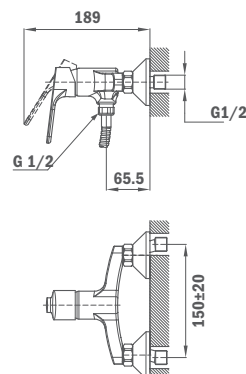

INCA PRO

Washbasin Mixer

- Without pop-up waste
- Anti-scale aerator with water flow limiter 5 l/min
- Saves up to 60% water
- 3/8" flexible inlet pipes

Finish Chrome REF. 27346.02.00

Tall Mixer

- Without pop-up waste
- 3/8" flexible inlet pipes
- Anti-scale aerator with water flow limiter 5 l/min
- Saves up to 60% water
- Quick and easy installation

Finish Chrome REF. 27376.02.00

Bidet Mixer

- Without pop-up waste
- 3/8" flexible inlet pipes
- Anti-scale aerator
- Swivel joint

Finish Chrome

REF. 27626.02.00

Bath/Shower Mixer

- With Basic shower set R13,184.00
- Equipped with noise reducers
- Anti-scale aerator

Finish Chrome REF. 27122.02.00

Shower Mixer

- With Basic shower set R13,184.00
- Equipped with noise reducers

Finish Chrome REF. 27232.02.00