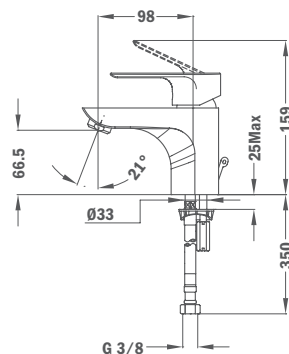

Washbasin Mixer L size

- Without pop-up waste
- 3/8" flexible inlet pipes
- Anti-scale aerator

Finish **REF.**
Chrome 32.386.02.00

IDEM, with Metal Pop-up waste

Finish **REF.**
Chrome 32.382.02.00