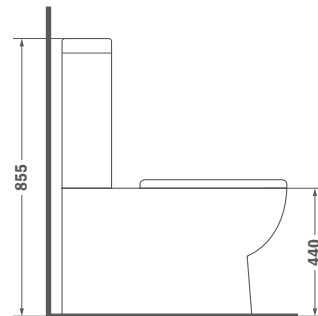

3/6
LITRES

3/4.5
LITRES

INCA

BTW WC

- Cover seat with soft close system
- Dual flush 3/6 litre tank
- Water saving
- Dual outlet. Floor/Wall
- Made in high quality white ceramic
- Ultraslim seat
- Rimless design
- Easy to clean