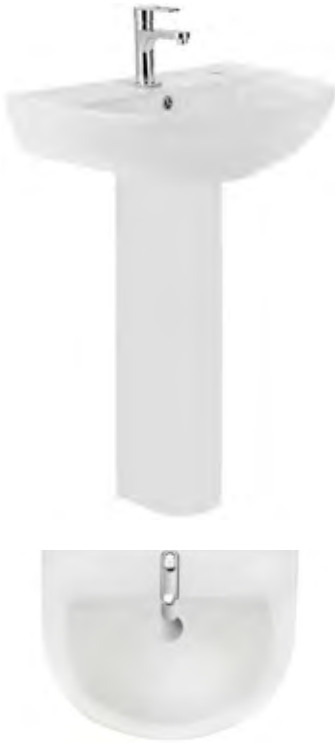

Available from: January 2020

Finish White REF. 11.732.00.02

Wall Hung bidet

- Easy to clean
- High quality ceramic
- Tap not included

Available from: April 2020

Finish White REF. 18.736.00.02

MANACOR

Basin 55 cm Pedestal