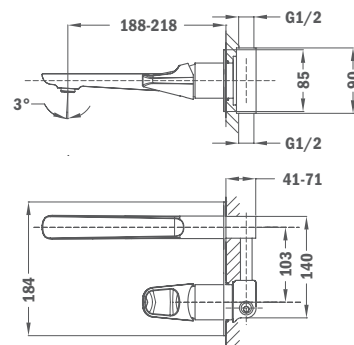

SENSE

Washbasin Mixer M

- Without pop-up waste
- Anti-scale aerator with water flow limiter 5 l/min
- Saves up to 60% water
- 3/8" and 1/2" flexible inlet pipes included

Finish	REF.
Traditional Chrome	91.346.02.00
Pure Gold	91.346.02.0G2
Proud Rose	91.346.02.0G3
Brave Black	91.346.02.0N2
Loyal Bronze	91.346.02.0BZ

Washbasin Mixer L

- Without pop-up waste
- Anti-scale aerator with water flow limiter 5 l/min
- Saves up to 60% water
- 3/8" and 1/2" flexible inlet pipes included

Finish	REF.
Traditional Chrome	91.386.02.00
Pure Gold	91.386.02.0G2
Proud Rose	91.386.02.0G3
Brave Black	91.386.02.0N2
Loyal Bronze	91.386.02.0BZ

Three hole Washbasin Mixer

- Without pop-up waste
- Anti-scale aerator
- 1/2" flexible inlet pipes

Finish	REF.
Traditional Chrome	91.431.02.00
Pure Gold	91.431.02.0G2
Proud Rose	91.431.02.0G3
Brave Black	91.431.02.0N2
Loyal Bronze	91.431.02.0BZ

Wall-mounted Washbasin Mixer

- Without pop-up waste
- Spout maximum 218 mm
- Anti-scale aerator

Finish	REF.
Traditional Chrome	91.461.02.00
Pure Gold	91.461.02.0G2
Proud Rose	91.461.02.0G3
Brave Black	91.461.02.0N2
Loyal Bronze	91.461.02.0BZ

Concealed Washbasin Mixer

- Without pop-up waste
- Spout maximum 218 mm
- Anti-scale aerator

Finish	REF.
Traditional Chrome	91.491.02.00
Pure Gold	91.491.02.0G2
Proud Rose	91.491.02.0G3
Brave Black	91.491.02.0N2
Loyal Bronze	91.491.02.0BZ