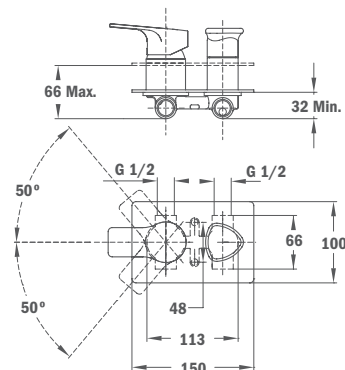

1-Way Concealed Mixer

- Without shower set
- Concealed part included
- Ultrathin plate

Finish Chrome REF. 84.241.12.00