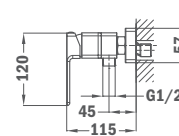

SOLLER

Shower Mixer

- Without shower set
- Equipped with noise reducers

Finish Chrome **REF.** 85.231.12.00

Thermostatic Shower Mixer

- Without shower set
- Safe touch system
- With safety temperature stop at 38 °C
- Check valves protected by filters

Finish Chrome **REF.** 85.201.02.00