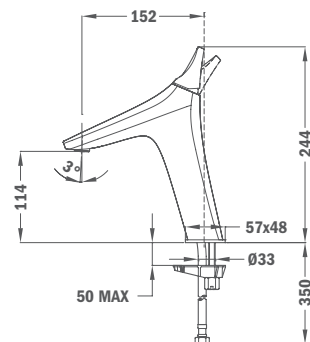

Three hole Washbasin Mixer

- Without pop-up waste
- Anti-scale aerator
- 1/2" flexible inlet pipes

Finish	REF.
Traditional Chrome	91.431.02.00
Pure Gold	91.431.02.0G2
Proud Rose	91.431.02.0G3
Brave Black	91.431.02.0N2
Loyal Bronze	91.431.02.0BZ