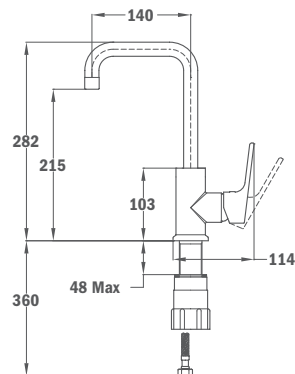

Bidet Mixer

- Without pop-up waste
- 3/8" flexible inlet pipes
- Anti-scale aerator
- Swivel joint

Finish Chrome

REF. 27626.02.00