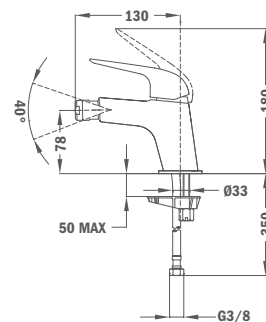

ITACA

Bidet Mixer

- Without pop-up waste
- Anti-scale aerator
- 3/8" and 1/2" flexible inlet pipes included

Finish	REF.
Traditional Chrome	67.626.02.00
Pure Gold	67.626.02.0G2
Proud Rose	67.626.02.0G3
Brave black	67.626.02.0N2
Loyal Bronze	67.626.02.0BZ

· NEW ·

Three hole deck bath shower mixer

- With Stream hand shower
- Integrated diverter
- Anti-scale aerator
- 3/8" flexible inlet pipes

Available from: June 2020

Finish	REF.
Traditional Chrome	67.152.02.00
Pure Gold	67.152.02.0G2
Proud Rose	67.152.02.0G3
Brave black	67.152.02.0N2
Loyal Bronze	67.152.02.0BZ

Bath/Shower Mixer

- Without shower set
- Equipped with noise reducers
- Anti-scale aerator
- Diverter integrated in structure
- Safe touch system

Finish	REF.
Traditional Chrome	67.121.02.00
Pure Gold	67.121.02.0G2
Proud Rose	67.121.02.0G3
Brave black	67.121.02.0N2
Loyal Bronze	67.121.02.0BZ

Bath/Shower Mixer

- Without shower set
- Equipped with noise reducers
- Anti-scale aerator
- Diverter integrated in structure

Finish	REF.
Traditional Chrome	67.101.02.00
Pure Gold	67.101.02.0G2
Proud Rose	67.101.02.0G3
Brave black	67.101.02.0N2
Loyal Bronze	67.101.02.0BZ

Shower Mixer

- Without shower set
- Equipped with noise reducers

Finish	REF.
Traditional Chrome	67.231.02.00
Pure Gold	67.231.02.0G2
Proud Rose	67.231.02.0G3
Brave black	67.231.02.0N2
Loyal Bronze	67.231.02.0BZ