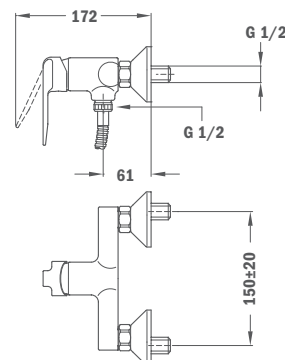

Finish REF.
 Chrome 53.231.12

INCA

2-Way concealed mixer

- Without shower set
- Concealed part included.
- 40 mm cartridge

Finish REF.
 Chrome 53.171.12

IDEM, 1-Way concealed mixer

Finish REF.
 Chrome 53.241.12