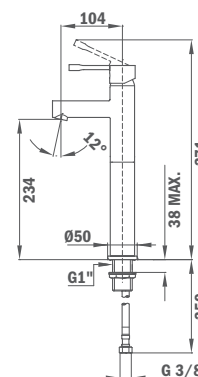

Tall Washbasin mixer- Long Spout

- Length spout: 180 mm
- Without pop-up waste
- 3/8" flexible inlet pipes
- Anti-scale aerator

Finish	REF.
Chrome	55.366.02.00

IDEM, with metal pop-up waste

Finish	REF.
Chrome	55.362.02.00