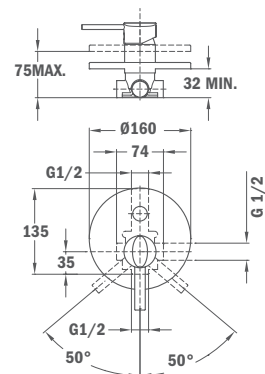

1-Way concealed mixer

- Without shower set
- Concealed part included
- 40 mm cartridge

Finish Chrome **REF.** 23.241.02.00