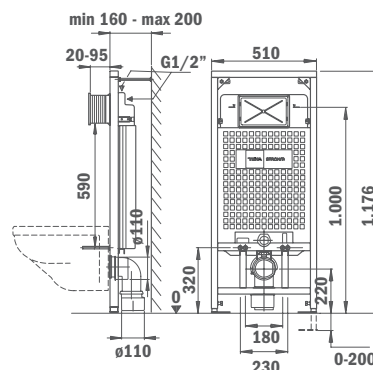

CONCEALED CISTERNS

TEKMODUL 1

- Dual cistern 3-6 litres
- 100% waterproof
- Max. Tank capacity: 9 litres
- Max. weight support: 400 kgs
- WC fixing at 180 - 230 mm.
- For floor-standing and wall-hung WCs
- Concealed cistern fully insulated against condensation
- Water supply connection on the rear or top side
- Push button depth adjustment: 20-95 mm
- Height adjustment: 0-200 mm
- Tool-free maintenance work

Finish
White

REF.
73.200.02.00

TEKMODUL 2

- Dual cistern 3-6 litres
- 100% waterproof
- Max. Tank capacity: 9 litres
- Max. weight support: 400 kgs
- WC fixing at 180 - 230 mm.
- For floor-standing and wall-hung WCs
- Concealed cistern fully insulated against condensation
- Water supply connection on the rear or top side
- Push button depth adjustment: 20-95 mm
- Height adjustment: 0-200 mm
- Tool-free maintenance work

Finish
White / Black

REF.
73.100.02.00

TEKMODUL 3

- Dual cistern 3-6 litres
- 100% waterproof
- Max. Tank capacity: 9 litres
- Max. weight support: 400 kgs
- WC fixing at 180 - 230 mm.
- For floor-standing and wall-hung WCs
- Concealed cistern fully insulated against condensation
- Water supply connection on the rear or top side
- Push button depth adjustment: 20-60 mm
- Tool-free maintenance work

Finish
White

REF.
73.400.02.00