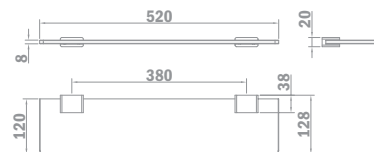

BATHROOM ACCESSORIES

Glass shelves

· Tempered safety glass

PVD

Finish	REF.
Traditional Chrome	17.084.02.00
Pure Gold	17.084.02.0G2
Proud Rose	17.084.02.0G3
Brave Black	17.084.02.0N2
Loyal Bronze	17.084.02.0BZ

Tumbler holder with glass

· Ceramic glass

PVD

Finish	REF.
Traditional Chrome	17.081.02.00
Pure Gold	17.081.02.0G2
Proud Rose	17.081.02.0G3
Brave Black	17.081.02.0N2
Loyal Bronze	17.081.02.0BZ

Soap dish

· Ceramic glass

PVD

Finish	REF.
Traditional Chrome	17.082.02.00
Pure Gold	17.082.02.0G2
Proud Rose	17.082.02.0G3
Brave Black	17.082.02.0N2
Loyal Bronze	17.082.02.0BZ

Toilet paper holder

· Metallic

PVD

Finish	REF.
Traditional Chrome	17.083.02.00
Pure Gold	17.083.02.0G2
Proud Rose	17.083.02.0G3
Brave Black	17.083.02.0N2
Loyal Bronze	17.083.02.0BZ

Toilet brush and holder

· Ceramic glass

PVD

Finish	REF.
Traditional Chrome	17.085.02.00
Pure Gold	17.085.02.0G2
Proud Rose	17.085.02.0G3
Brave Black	17.085.02.0N2
Loyal Bronze	17.085.02.0BZ