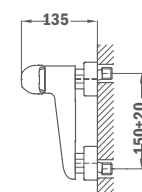

ITACA

Bidet Mixer

- Without pop-up waste
- Anti-scale aerator
- 3/8" and 1/2" flexible inlet pipes included

Finish	REF.
Traditional Chrome	67.626.02.00
Pure Gold	67.626.02.0G2
Proud Rose	67.626.02.0G3
Brave black	67.626.02.0N2
Loyal Bronze	67.626.02.0BZ

· NEW ·

Three hole deck bath shower mixer

- With Stream hand shower
- Integrated diverter
- Anti-scale aerator
- 3/8" flexible inlet pipes

Available from: June 2020

Finish	REF.
Traditional Chrome	67.152.02.00
Pure Gold	67.152.02.0G2
Proud Rose	67.152.02.0G3
Brave black	67.152.02.0N2
Loyal Bronze	67.152.02.0BZ

Bath/Shower Mixer

- Without shower set
- Equipped with noise reducers
- Anti-scale aerator
- Diverter integrated in structure
- Safe touch system

Finish	REF.
Traditional Chrome	67.121.02.00
Pure Gold	67.121.02.0G2
Proud Rose	67.121.02.0G3
Brave black	67.121.02.0N2
Loyal Bronze	67.121.02.0BZ

Bath/Shower Mixer

- Without shower set
- Equipped with noise reducers
- Anti-scale aerator
- Diverter integrated in structure

Finish	REF.
Traditional Chrome	67.101.02.00
Pure Gold	67.101.02.0G2
Proud Rose	67.101.02.0G3
Brave black	67.101.02.0N2
Loyal Bronze	67.101.02.0BZ

Shower Mixer

- Without shower set
- Equipped with noise reducers

Finish	REF.
Traditional Chrome	67.231.02.00
Pure Gold	67.231.02.0G2
Proud Rose	67.231.02.0G3
Brave black	67.231.02.0N2
Loyal Bronze	67.231.02.0BZ