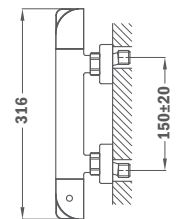

Thermostatic Shower mixer with spout

- Without shower set
- Spout
- Anti-scale aerator
- Safe touch system
- With safety temperature stop at 38 °C
- Check valves protected by filters

Finish Chrome **REF.** 85.101.02.00