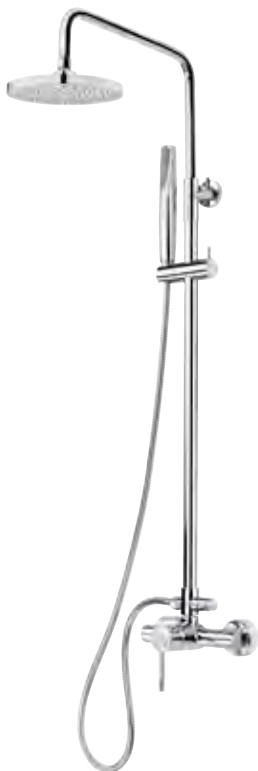

ALAIOR

Shower System

- Shower mixer with upper outlet
- Automatic diverter
- Adjustable round telescopic rail:
  - Min. height: 860 mm
  - Max. height: 1370 mm
- Disk II 200 mm shower head with anti-scale system
- Stick hand shower with anti-scale system
- High quality 1.5 m flexible metal shower hose
- Adjustable hand shower holder