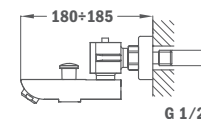

· NEW ·

2-way Concealed Mixer

- Without shower set
- Concealed part included
- Ultraslim plate

Available from: June 2020

Finish Chrome **REF.** 85.171.12.00