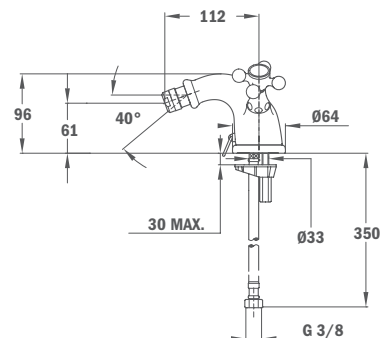

1820 CAPRICHIO

Washbasin Mixer

- Automatic metal pop-up waste
- Anti-scale aerator
- 3/8" flexible inlet pipes
- Ceramic headparts 1/2 turn

Finish Chrome REF. 56.342.51

Bidet Mixer

- Without pop-up waste
- Anti-scale aerator
- 3/8" flexible inlet pipes
- Ceramic headparts 1/2 turn

Finish Chrome REF. 56.611.51

Bath/Shower Mixer

- With 1820 shower set 13.134.00
- Hand shower with porcelain handle
- Ceramic headparts 1/2 turn
- Anti-scale aerator
- Diverter with porcelain handle

Finish Chrome REF. 56.122.51

Shower Mixer

- With 1820 shower set 13.134.00
- Hand shower with porcelain handle
- Ceramic headparts 1/2 turn

Finish Chrome REF. 56.212.51

1820 Shower Set

- 1 function

Finish Chrome REF. R13.134.00