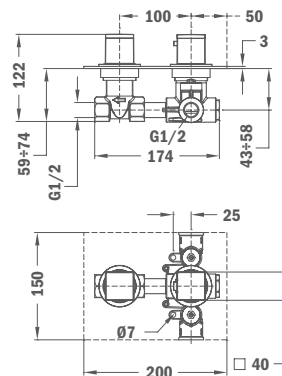

Built in Thermostatic 2 Way Shower Mixer

- SAFE TOUCH system
- 2 way diverter
- With safety temperature stop at 38 °C
- Check valves protected by filters
- Without shower set

Finish Chrome REF. 78.022.02.00

Built in Thermostatic 3 Way Shower Mixer

- SAFE TOUCH system
- 3 way diverter
- With safety temperature stop at 38 °C
- Check valves protected by filters
- Without shower set

Finish Chrome REF. 78.023.02.00