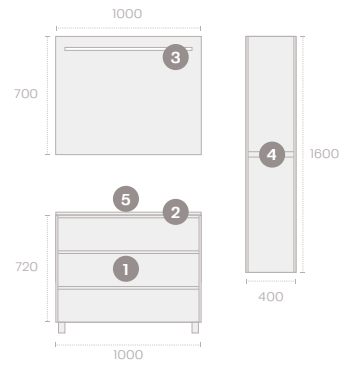

INCA COMPOSITION 100

Ref.	Description
1	18.711.00.12 Vanity unit 100 cm. 3 drawers. Denver Oak
2	11.724.00.01 Inca Inset Ceramic basin. 101x46x16 cm
3	18.725.00.06 Upper Led Mirror 100x80 cm
4	18.714.00.02 Side Column 160x40x30 cm. Denver Oak
5	53.342.12 Inca wasbasin mixer