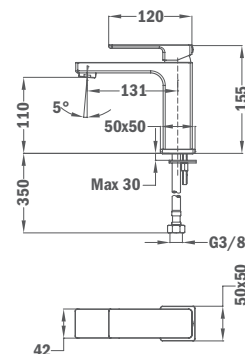

Washbasin Mixer L size

- Without pop-up waste
- Anti-scale aerator with water flow limiter 5 l/min
- Saves up to 60% water
- 3/8" flexible inlet pipes
- Adjustable water stream directly at the aerator
- Quick and easy installation

Finish Chrome **REF.** 85.386.12.50