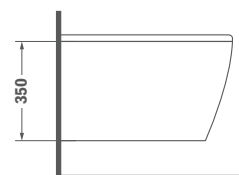

Wall Hung bidet

- Easy to clean
- High quality ceramic
- Tap not included

Available from: March 2020

Finish White REF. 18.736.00.00