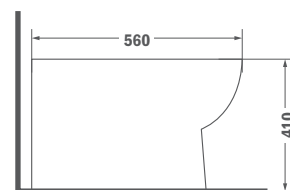

Available from: January 2020

Finish White REF. 11.733.00.00

Floor bidet

- Easy to clean
- High quality ceramic
- Tap not included

Available from: January 2020

Finish White REF. 11.735.00.01

Wall Hung WC

- Cover seat with soft close system
- Dual flush 3/4.5 litre tank. Water saving
- Made in high quality white ceramic
- Rimless design
- Easy to clean
- Ultraslim seat