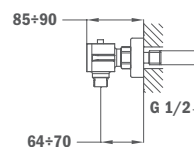

Thermostatic Shower mixer with spout

- Without shower set
- Spout
- Anti-scale aerator
- Safe touch system
- With safety temperature stop at 38 °C
- Check valves protected by filters

Finish Chrome **REF.** 85.101.02.00