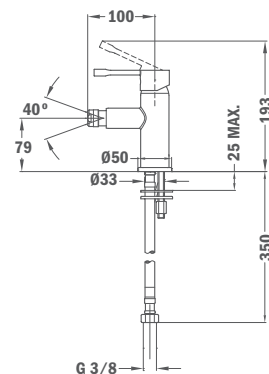

Bidet Mixer

- Without pop-up waste
- 3/8" flexible inlet pipes
- Anti-scale aerator
- Swivel Joint