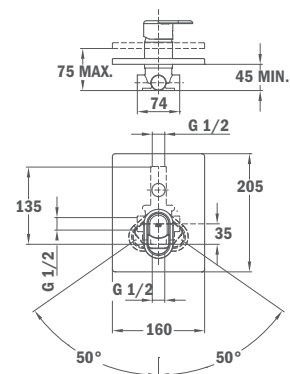

NEXOS

2-Way concealed mixer

- Without shower set
- Concealed part included
- 40 mm cartridge

Finish Chrome **REF.** 66.171.02.00