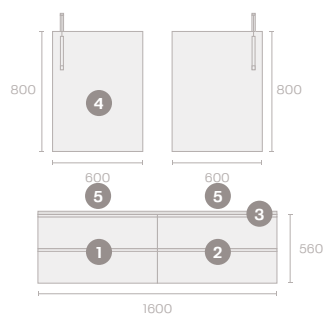

SOLLER COMPOSITION 120

	Ref.	Description
1	18.71000.17	2 drawers. 60 cm. Matte white
2	18.71000.17	2 drawers. 60 cm. Matte white
3	18.72400.20	Double Inset basin. 120 cm
4	11.72500.00	Flat Square Inca Mirror. 60x80 cm
5	85.38612.50	Soller washbasin mixer L