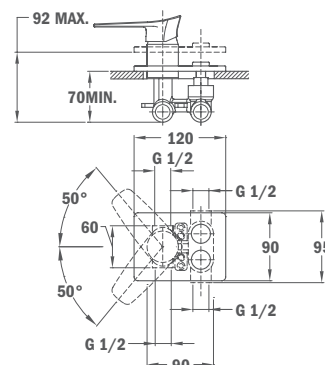

SENSE

Bidet Mixer

- Without pop-up waste
- Anti-scale aerator
- 3/8" and 1/2" flexible inlet pipes included

Finish	REF.
Traditional Chrome	91.626.02.00
Pure Gold	91.626.02.0G2
Proud Rose	91.626.02.0G3
Brave Black	91.626.02.0N2
Loyal Bronze	91.626.02.0BZ

Bath/Shower Mixer without Shower Set

- Without shower set
- Equipped with noise reducers
- Anti-scale aerator
- Ceramic diverter integrated in the handle

Finish	REF.
Traditional Chrome	91.121.02.00
Pure Gold	91.121.02.0G2
Proud Rose	91.121.02.0G3
Brave Black	91.121.02.0N2
Loyal Bronze	91.121.02.0BZ

Three hole deck Bath/Shower Mixer

- With Stream hand shower
- Fixed central spout integrated diverter
- Anti-scale aerator
- 3/8" flexible

Available from: June 2020

Finish	REF.
Traditional Chrome	91.152.02.00
Pure Gold	91.152.02.0G2
Proud Rose	91.152.02.0G3
Brave Black	91.152.02.0N2
Loyal Bronze	91.152.02.0BZ

Shower Mixer without Shower Set

- Without shower set
- Equipped with noise reducers

Finish	REF.
Traditional Chrome	91.231.02.00
Pure Gold	91.231.02.0G2
Proud Rose	91.231.02.0G3
Brave Black	91.231.02.0N2
Loyal Bronze	91.231.02.0BZ

2 way Concealed Mixer

- Without shower set
- Concealed part included

Available from: October 2020

Finish	REF.
Traditional Chrome	91.171.02.00
Pure Gold	91.171.02.0G2
Proud Rose	91.171.02.0G3
Brave Black	91.171.02.0N2
Loyal Bronze	91.171.02.0BZ