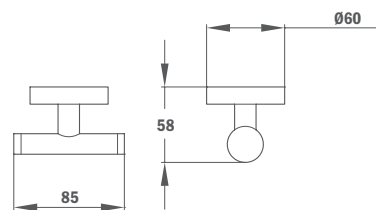

BATHROOM ACCESSORIES

Double robe hook

- Metallic

PVD

Finish	REF.
Traditional Chrome	17.065.02.00
Pure Gold	17.065.02.0G2
Proud Rose	17.065.02.0G3
Brave Black	17.065.02.0N2
Loyal Bronze	17.065.02.0BZ

Glass Shelves

- Metallic
- Tempered safety glass
- 520mm

PVD

Finish	REF.
Traditional Chrome	17.074.02.00
Pure Gold	17.074.02.0G2
Proud Rose	17.074.02.0G3
Brave Black	17.074.02.0N2
Loyal Bronze	17.074.02.0BZ

Tumbler holder with glass

- Metallic
- Glass

PVD

Finish	REF.
Traditional Chrome	17.066.02.00
Pure Gold	17.066.02.0G2
Proud Rose	17.066.02.0G3
Brave Black	17.066.02.0N2
Loyal Bronze	17.066.02.0BZ

Soap dispenser

- Metallic
- Secure template glass

PVD

Finish	REF.
Traditional Chrome	17.075.02.00
Pure Gold	17.075.02.0G2
Proud Rose	17.075.02.0G3
Brave Black	17.075.02.0N2
Loyal Bronze	17.075.02.0BZ

Soap dish with holder

- Metallic
- Glass soap dish

PVD

Finish	REF.
Traditional Chrome	17.067.02.00
Pure Gold	17.067.02.0G2
Proud Rose	17.067.02.0G3
Brave Black	17.067.02.0N2
Loyal Bronze	17.067.02.0BZ