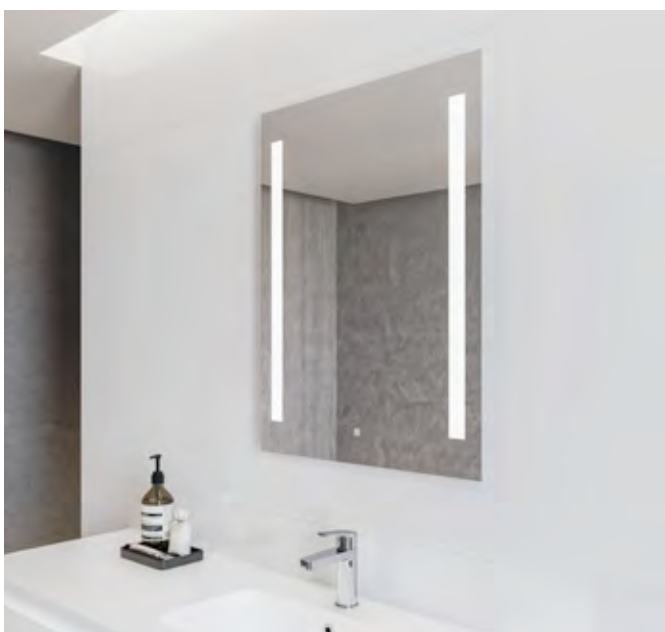

INCA PRO

- Double side led
- IP 44
- Touch System

REF. 60x80 cm
18.725.00.08

REF. 80x80 cm
18.725.00.10

Available from: March 2020