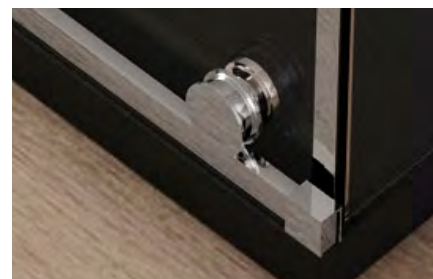

Stainless Steel bearings

*IMPORTANT: THIS SHOWER ENCLOSURE MUST BE REQUESTED WITH 2 REFERENCES:
REFERENCE A + REFERENCE B

SHOWER TRAY LENGTH - A (For other measurements contact your sales person)

CM	120	130	140	150	160	170	180	190	200
Ref.	M91.01.120.8	M91.01.130.8	M91.01.140.8	M91.01.150.8	M91.01.160.8	M91.01.170.8	M91.01.180.8	M91.01.190.8	M91.01.200.8

SHOWER TRAY WIDTH - B (For other measurements contact your sales person)

CM*	70	75	80	90	100
Ref.	M91.12.070.8	M91.12.075.8	M91.12.080.8	M91.12.090.8	M91.12.100.8