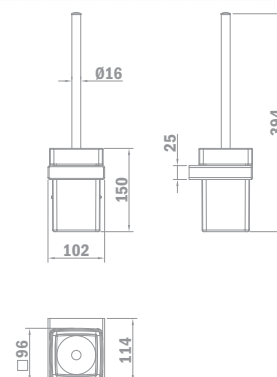

BATHROOM ACCESSORIES

Glass shelves

· Tempered safety glass

PVD

Finish	REF.
Traditional Chrome	17.084.02.00
Pure Gold	17.084.02.0G2
Proud Rose	17.084.02.0G3
Brave Black	17.084.02.0N2
Loyal Bronze	17.084.02.0BZ

Tumbler holder with glass

· Ceramic glass

PVD

Finish	REF.
Traditional Chrome	17.081.02.00
Pure Gold	17.081.02.0G2
Proud Rose	17.081.02.0G3
Brave Black	17.081.02.0N2
Loyal Bronze	17.081.02.0BZ

Soap dish

· Ceramic glass

PVD

Finish	REF.
Traditional Chrome	17.082.02.00
Pure Gold	17.082.02.0G2
Proud Rose	17.082.02.0G3
Brave Black	17.082.02.0N2
Loyal Bronze	17.082.02.0BZ

Toilet paper holder

· Metallic

PVD

Finish	REF.
Traditional Chrome	17.083.02.00
Pure Gold	17.083.02.0G2
Proud Rose	17.083.02.0G3
Brave Black	17.083.02.0N2
Loyal Bronze	17.083.02.0BZ

Toilet brush and holder

· Ceramic glass

PVD

Finish	REF.
Traditional Chrome	17.085.02.00
Pure Gold	17.085.02.0G2
Proud Rose	17.085.02.0G3
Brave Black	17.085.02.0N2
Loyal Bronze	17.085.02.0BZ