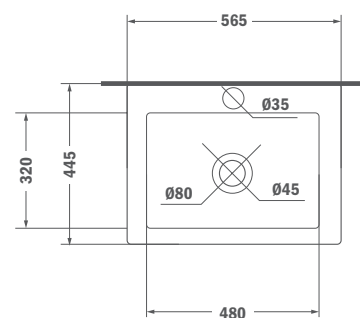

Wall Hung basin

- Ceramic
- With overflow
- 56x44x39 cm
- Tap not included

Only one reference code required for this model.

Available from: January 2020

Finish
White

REF.
18.720.00.05