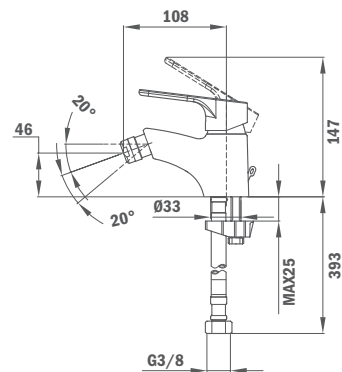

Bath/Shower Mixer

- With Basic shower set R13,184.00
- Equipped with noise reducers
- Anti-scale aerator

Finish Chrome REF. 27122.02.00