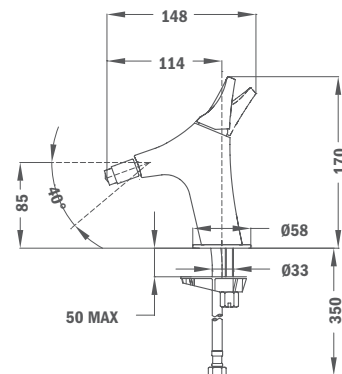

SENSE

Bidet Mixer

- Without pop-up waste
- Anti-scale aerator
- 3/8" and 1/2" flexible inlet pipes included

Finish	REF.
Traditional Chrome	91.626.02.00
Pure Gold	91.626.02.0G2
Proud Rose	91.626.02.0G3
Brave Black	91.626.02.0N2
Loyal Bronze	91.626.02.0BZ