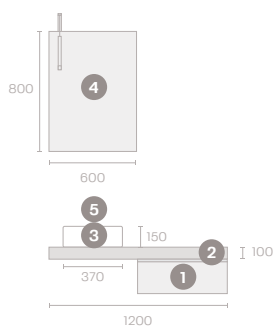

SOLLER COMPOSITION 120

Ref.	Description
1 18.716.00.12	1 drawer 60 cm without cut-out. Matte White
2 18.717.00.17	Countertop. Oak Veneer. 120 cm
3 18.721.00.12	Square countertop basin. 37x37 cm
4 11.725.00.00	Flat Square Inca Mirror. 60x80 cm
5 85.386.12.50	Soller washbasin mixer L