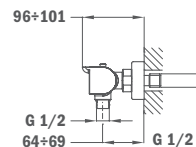

Three hole Washbasin Mixer

- With Formentera hand shower
- Fixed central spout integrated diverter
- Anti-scale aerator
- 3/8" flexible inlet pipes

Finish Chrome REF. 62.152.02.00