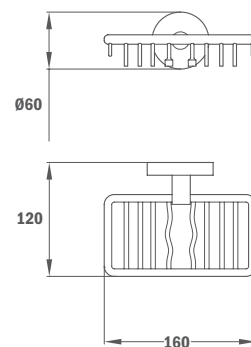

BATHROOM ACCESSORIES

Soap dish

- Metallic

PVD

Finish	REF.
Traditional Chrome	17.064.02.00
Pure Gold	17.064.02.0G2
Proud Rose	17.064.02.0G3
Brave Black	17.064.02.0N2
Loyal Bronze	17.064.02.0BZ

Toilet paper holder with lid

- Metallic

PVD

Finish	REF.
Traditional Chrome	17.072.02.00
Pure Gold	17.072.02.0G2
Proud Rose	17.072.02.0G3
Brave Black	17.072.02.0N2
Loyal Bronze	17.072.02.0BZ

Toilet paper holder without lid

- Metallic

PVD

Finish	REF.
Traditional Chrome	17.071.02.00
Pure Gold	17.071.02.0G2
Proud Rose	17.071.02.0G3
Brave Black	17.071.02.0N2
Loyal Bronze	17.071.02.0BZ

Toilet paper holder without lid

- Metallic

PVD

Finish	REF.
Traditional Chrome	17.073.02.00
Pure Gold	17.073.02.0G2
Proud Rose	17.073.02.0G3
Brave Black	17.073.02.0N2
Loyal Bronze	17.073.02.0BZ

Toilet brush and holder

- Metallic
- Secure template glass

PVD

Finish	REF.
Traditional Chrome	17.068.02.00
Pure Gold	17.068.02.0G2
Proud Rose	17.068.02.0G3
Brave Black	17.068.02.0N2
Loyal Bronze	17.068.02.0BZ