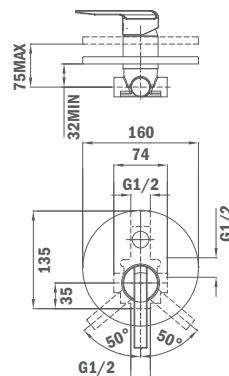

Finish REF.
 Chrome 53.231.12

INCA

2-Way concealed mixer

- Without shower set
- Concealed part included.
- 40 mm cartridge

Finish REF.
 Chrome 53.171.12

IDEM, 1-Way concealed mixer

Finish REF.
 Chrome 53.241.12