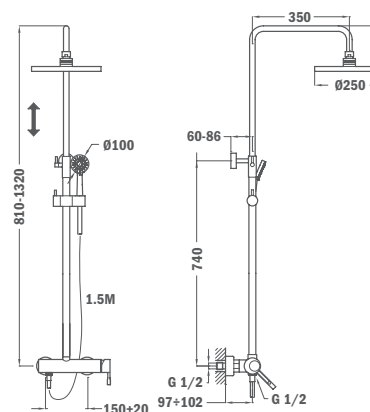

Finish
Chrome

REF.
22.297.02.00