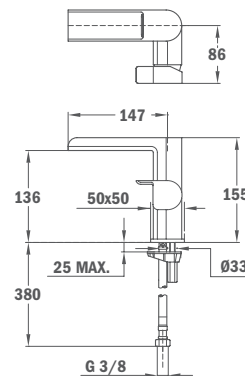

Cascade Washbasin Mixer White

- Without pop-up waste
- Open cascade spout
- 3/8" flexible inlet pipes
- Innovative anti-splash & water saving system device located in the cartridge
- Constant optimised water consumption with real water saving system
- Anti-scale flow straightener

Finish White REF. 62.331.02.0BC