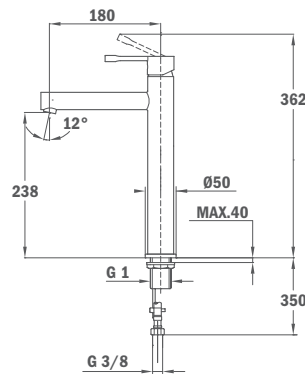

ALAIOR

Washbasin Mixer XL

- Without pop-up waste
- 3/8" flexible inlet pipes
- Anti-scale aerator

ACS

Finish	REF.
Chrome	22.346.02.00

IDEM, with metal pop-up waste

Finish	REF.
Chrome	22.342.02.00

Washbasin Mixer XL with ECO cartridge

- ECO cartridge only provides cold water when handle is opened in central position
- Without pop-up waste
- 3/8" flexible inlet pipes
- Anti-scale aerator with water flow limiter 5 l/min

Finish	REF.
Chrome	22.346.E2.00

Washbasin Mixer

- Without pop-up waste
- 3/8" flexible inlet pipes
- Anti-scale aerator

ACS

Finish	REF.
Chrome	55.346.02.00

IDEM, with metal pop-up waste

Finish	REF.
Chrome	55.342.02.00

Tall Washbasin Mixer

- Length spout: 104 mm
- Without pop-up waste
- 3/8" flexible inlet pipes
- Anti-scale aerator

Finish	REF.
Chrome	55.311.02.00

IDEM, with metal pop-up waste

Finish	REF.
Chrome	55.322.02.00

Tall Washbasin mixer- Long Spout

- Length spout: 180 mm
- Without pop-up waste
- 3/8" flexible inlet pipes
- Anti-scale aerator

Finish	REF.
Chrome	55.366.02.00

IDEM, with metal pop-up waste

Finish	REF.
Chrome	55.362.02.00