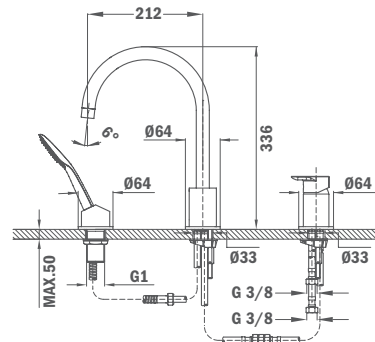

FORMENTERA

Thermostatic Shower Mixer

- SAFE TOUCH system
- With safety temperature stop at 38 °C
- Check valves protected by filters
- Without shower set

Finish Chrome REF. 62.201.12.00

Three hole Washbasin Mixer

- With Formentera hand shower
- Fixed central spout integrated diverter
- Anti-scale aerator
- 3/8" flexible inlet pipes

Finish Chrome REF. 62.152.02.00

· NEW ·

2-Way Concealed Mixer

- Concealed part included
- Without shower set
- 40 mm cartridge
- Ultra slim plate

Available from: June 2020

Finish Chrome REF. 62.171.02.00

· NEW ·

1-Way Concealed Mixer

- Concealed part included
- Without shower set
- 40 mm cartridge
- Ultra slim plate

Available from: June 2020

Finish Chrome REF. 62.241.02.00

Shower Kit

- 1 function hand shower
- Anti-scale
- Hand shower holder with water outlet
- 1.75 m Flexible shower hose

Finish Chrome REF. 79.005.54.00