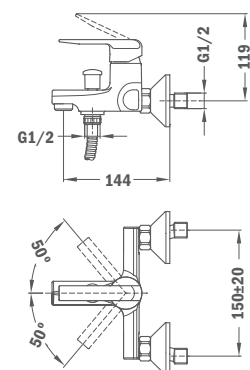

Shower Mixer

- With BASIC shower set
- Equipped with noise reducers

Finish REF.
Chrome 53.232.12

IDEM, without shower set

Finish REF.
Chrome 53.231.12