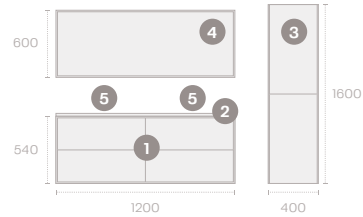

SENSE COMPOSITION 120

Ref.	Description
1 18.712.00.02	Vanity unit Natural Halifax 120 cm. 4 drawers
2 18.724.00.09	Sense Inset basin-double 120cm
3 18.713.00.02	Side Column Natural Halifax. 160x40x30 cm
4 18.725.00.18	Sense Mirror Direct Led Light. 120x60 cm
5 91.346.02.00	Sense washbasin mixer