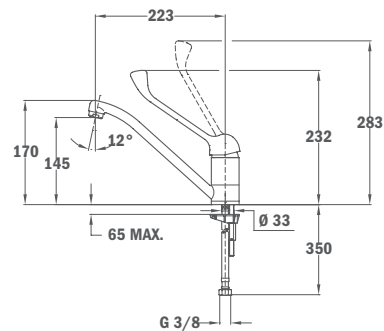

MEDICAL TAPS

Medical Washbasin Mixer

- Without pop-up waste
- Anti-scale aerator
- 3/8" flexible input pipes
- Medical handle
- ECO (5l/min)

Finish
Chrome

REF.
32.346.1750

Medical Sink Mixer

- Swivel Spout
- Anti-scale aerator
- 3/8" flexible input pipes
- Medical handle

Finish
Chrome

REF.
80.913.17