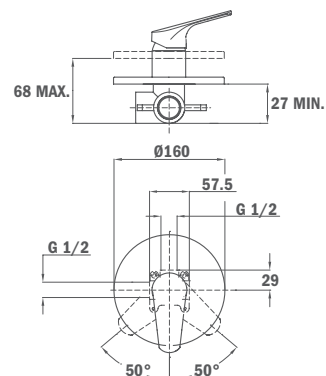

Finish Chrome **REF.** 46.241.02.00

Bath/Shower System

- Shower mixer with upper outlet
- Automatic diverter
- Adjustable round telescopic rail:
 - Min. height: 870 mm
 - Max. height: 1380 mm
- Disk II 200 mm shower head with anti-scale system
- 3 function Stylo Sport hand shower with anti-scale system
- High quality 1.5 m flexible metal shower hose
- Adjustable hand shower holder