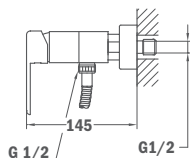

Finish Chrome REF. 66.231.02.00