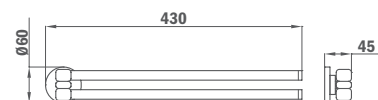

Grab bar

- Metallic
- 400mm

PVD

Finish	REF.
Traditional Chrome	17.069.02.00
Pure Gold	17.069.02.0G2
Proud Rose	17.069.02.0G3
Brave Black	17.069.02.0N2
Loyal Bronze	17.069.02.0BZ

Towel ring

- Metallic
- 235mm