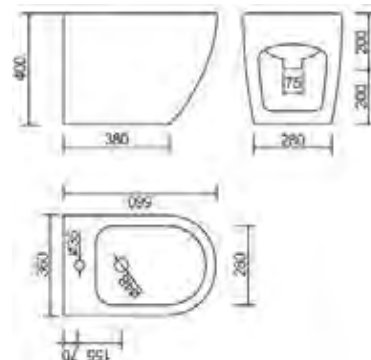

MANACOR

BTW WC

- Cover seat with soft close system
- Dual flush 3/6 litre tank
- Water saving
- Dual outlet. Floor/Wall
- Made in high quality white ceramic
- Ultraslim seat
- Rimless design

Available from: January 2020

Finish White REF. 70.019.02.00

Floor bidet

- Easy to clean
- High quality ceramic
- Tap not included

Available from: January 2020

Finish White REF. 11.735.00.02

Wall Hung WC

- Cover seat with soft close system
- Dual flush 4.5/3 litre tank. Water saving
- Made in high quality white ceramic
- Rimless design
- Easy to clean
- Ultraslim seat

Available from: January 2020

Finish White REF. 11.732.00.02

Wall Hung bidet

- Easy to clean
- High quality ceramic
- Tap not included

Available from: April 2020

Finish White REF. 18.736.00.02