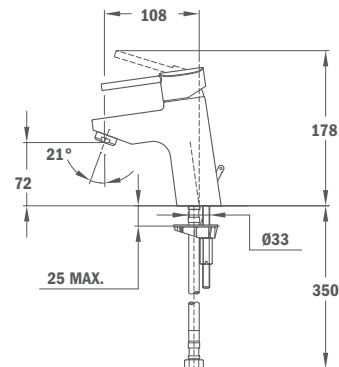

Bidet Mixer

- Automatic metal pop-up waste
- 3/8" flexible inlet pipes
- Swivel joint

Finish REF.
Chrome 23.622.02.00

IDEM, without pop-up waste

Finish REF.
Chrome 23.626.02.00