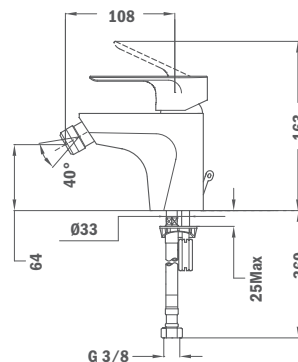

Bath/Shower Mixer

- With BASIC shower set
- Equipped with noise reducers
- Anti-scale

Finish Chrome **REF.** 32.122.02.00

IDEM, without shower set

Finish Chrome **REF.** 32.121.02.00