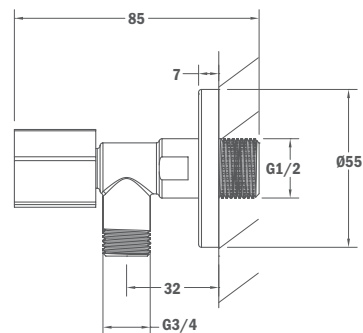

Finish REF.
 Chrome 15.018.12.00

IDEM, 1/2" – 3/8"

Finish REF.
 Chrome 15.019.12.00

Washing Machine Angle Valve

- Ceramic headpart 90° turn
- Equipped with filters
- 1/2" – 3/4"

Finish REF.
 Chrome 15.020.12.00