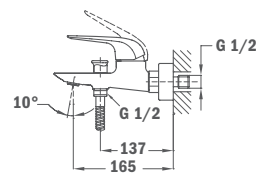

ITACA

Bidet Mixer

- Without pop-up waste
- Anti-scale aerator
- 3/8" and 1/2" flexible inlet pipes included

Finish	REF.
Traditional Chrome	67.626.02.00
Pure Gold	67.626.02.0G2
Proud Rose	67.626.02.0G3
Brave black	67.626.02.0N2
Loyal Bronze	67.626.02.0BZ

· NEW ·

Three hole deck bath shower mixer

- With Stream hand shower
- Integrated diverter
- Anti-scale aerator
- 3/8" flexible inlet pipes

Available from: June 2020

Finish	REF.
Traditional Chrome	67.152.02.00
Pure Gold	67.152.02.0G2
Proud Rose	67.152.02.0G3
Brave black	67.152.02.0N2
Loyal Bronze	67.152.02.0BZ

Bath/Shower Mixer

- Without shower set
- Equipped with noise reducers
- Anti-scale aerator
- Diverter integrated in structure
- Safe touch system

Finish	REF.
Traditional Chrome	67.121.02.00
Pure Gold	67.121.02.0G2
Proud Rose	67.121.02.0G3
Brave black	67.121.02.0N2
Loyal Bronze	67.121.02.0BZ

Bath/Shower Mixer

- Without shower set
- Equipped with noise reducers
- Anti-scale aerator
- Diverter integrated in structure

Finish	REF.
Traditional Chrome	67.101.02.00
Pure Gold	67.101.02.0G2
Proud Rose	67.101.02.0G3
Brave black	67.101.02.0N2
Loyal Bronze	67.101.02.0BZ

Shower Mixer

- Without shower set
- Equipped with noise reducers

Finish	REF.
Traditional Chrome	67.231.02.00
Pure Gold	67.231.02.0G2
Proud Rose	67.231.02.0G3
Brave black	67.231.02.0N2
Loyal Bronze	67.231.02.0BZ