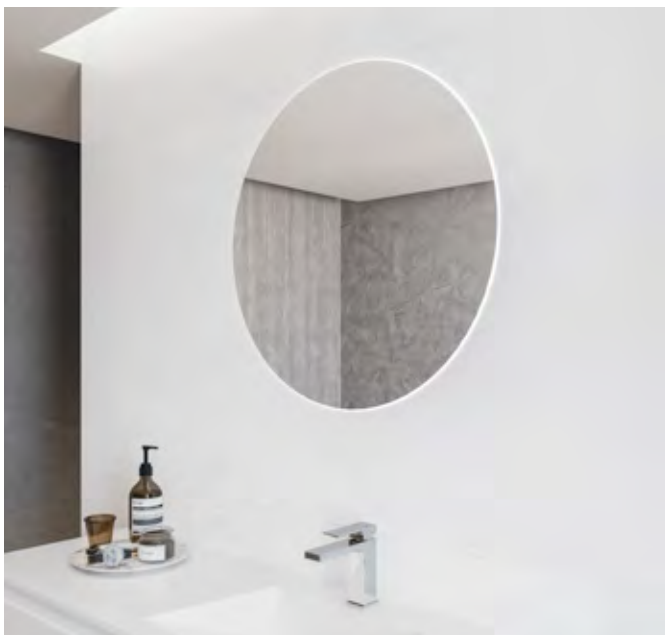

MIRRORS

SOLLER

- Backlit led light
- IP 44
- Anti-fog

REF. Ø75 cm
18.726.00.04

REF. Ø90 cm
18.726.00.06

Available from: March 2020