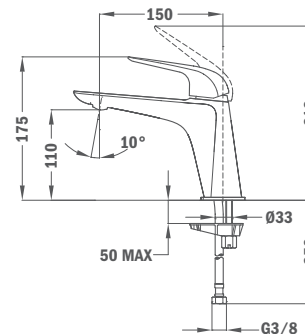

ITACA

Washbasin Mixer S size

- Without pop-up waste
- Anti-scale aerator with water flow limiter 5 l/min
- Saves up to 60% water
- 3/8" and 1/2" flexible inlet pipes included

Finish	REF.
Traditional Chrome	67.346.02.00
Pure Gold	67.346.02.0G2
Proud Rose	67.346.02.0G3
Brave black	67.346.02.0N2
Loyal Bronze	67.346.02.0BZ

Washbasin Mixer L size

- Without pop-up waste
- Anti-scale aerator with water flow limiter 5 l/min
- Saves up to 60% water
- 3/8" and 1/2" flexible inlet pipes included

Finish	REF.
Traditional Chrome	67.386.02.00
Pure Gold	67.386.02.0G2
Proud Rose	67.386.02.0G3
Brave black	67.386.02.0N2
Loyal Bronze	67.386.02.0BZ

· NEW ·

Washbasin Mixer XL size

- Without pop-up waste
- Anti-scale aerator with water flow limiter 5 l/min
- Saves up to 60% water
- 3/8" and 1/2" flexible inlet pipes included

Available from: April 2020

Finish	REF.
Traditional Chrome	67.366.02.00
Pure Gold	67.366.02.0G2
Proud Rose	67.366.02.0G3
Brave black	67.366.02.0N2
Loyal Bronze	67.366.02.0BZ

· NEW ·

Three hole Washbasin Mixer

- Without pop-up waste
- Anti-scale aerator
- 3/8" and 1/2" flexible inlet pipes included

Finish	REF.
Traditional Chrome	67.431.02.00
Pure Gold	67.431.02.0G2
Proud Rose	67.431.02.0G3
Brave black	67.431.02.0N2
Loyal Bronze	67.431.02.0BZ

· NEW ·

Wall-mounted Washbasin Mixer

- Without pop-up waste
- Spout maximum length: 21 cm
- Anti-scale aerator

Finish	REF.
Traditional Chrome	67.461.02.00
Pure Gold	67.461.02.0G2
Proud Rose	67.461.02.0G3
Brave black	67.461.02.0N2
Loyal Bronze	67.461.02.0BZ