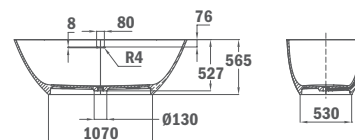

Finish

Traditional Chrome

REF.17.089.02.00

BATHTUBS

BATHTUBS

**SENSE
Mineral Charge Bathtub**

- Easy to clean
- Mineral Charge
- 177,5 x 80 x 56,5 cm
- Pop waste not included

Available from: March 2020