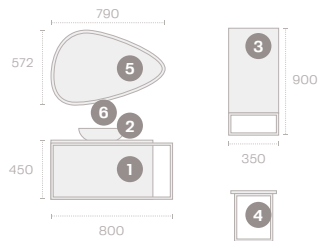

ITACA COMPOSITION 80

Ref.	Description
1	18.716.00.01 Vanity unit Walnut/Black. 80x45x45 cm
2	18.721.00.00 Itaca Countertop basin. 38 cm
3	18.713.00.04 Side Column Walnut/Black. 80x35x27 cm
4	18.713.00.11 Stool Walnut/Black
5	18.726.00.07 Triangular Itaca Mirror. 79x57 cm
6	67.366.02.00 Itaca washbasin mixer XL