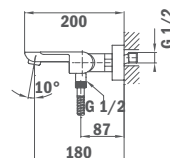

FORMENTERA

Bath/Shower Mixer

- Without shower set
- Equipped with noise reducers
- Anti-scale aerator
- Automatic diverter integrated in the structure

Finish
Black

REF.
62.121.02.0NC

Bath/Shower Mixer

- Without shower set
- Equipped with noise reducers
- Anti-scale aerator
- Automatic diverter integrated in the structure

Finish
White

REF.
62.121.02.0BC

Shower Mixer

- Without shower set
- Equipped with noise reducers

Finish
Chrome

REF.
62.231.02.00

Shower Mixer

- Without shower set
- Equipped with noise reducers

Finish
Black

REF.
62.231.02.0NC

Bath/Shower Mixer

- Without shower set
- Equipped with noise reducers

Finish
White

REF.
62.231.02.0BC