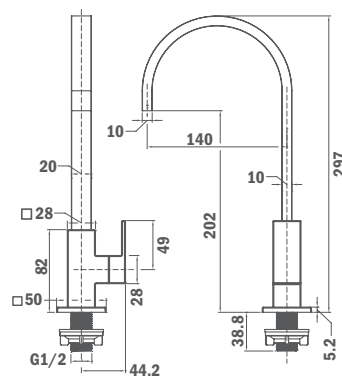

COLD TAPS

Cold Tap washbasin mixer

- Without pop-up waste
- Anti-scale aerator
- 3/8" flexible inlet pipe included
- Quick and easy installation

Finish Chrome REF. 84.511.12.00

IN 148 Exposed Washbasin Cold Tap

- Equipped with ceramic headpart

Finish Chrome REF. 16.148.02.00

IN 156 Exposed Washbasin Cold Tap

- Equipped with ceramic headpart

Finish Chrome REF. 16.156.02.00

IN 153 Exposed Washbasin Cold Tap

- Equipped with ceramic headpart
- Cascade Spout

Finish Chrome REF. 16.153.02.00

IN 152 Exposed Washbasin Cold Tap

- Equipped with ceramic headpart
- Cascade swivel spout
- With 1/2" flexible hose

Finish Chrome REF. 16.152.02.10

IDEM, without flexible hose

Finish Chrome REF. 16.152.02.00