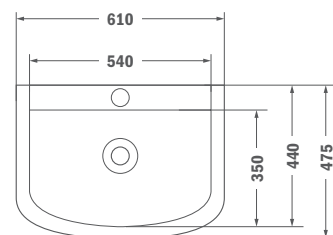

NEXOS

Basin 61 cm Pedestal

- Ceramic
- With overflow
- Easy to clean
- Tap not included

IMPORTANT: When ordering this model of ceramic basin, you must enter 2 references: one for the basin and one for the pedestal.

Finish
White

REF. BASIN
B661500261

Finish
White

REF. PEDESTAL BASIN
B66.103.02.00

Basin 61 cm Half Pedestal

- Ceramic
- With overflow
- Easy to clean
- Tap not included

IMPORTANT: When ordering this model of ceramic basin, you must enter 2 references: one for the basin and one for half-pedestal.

Finish
White

REF. BASIN
B661500261

Finish
White

REF. HALF PEDESTAL BASIN
B66.104.02.00