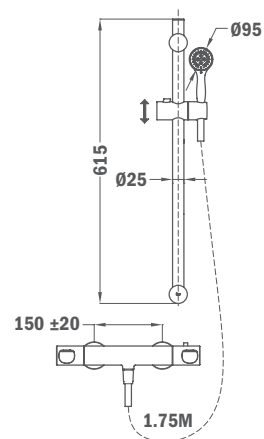

MANACOR

Thermostatic shower set

- Thermostatic shower mixer with safety temperature stop at 38 °C
- Safe touch system
- Sliding bar Ø25 mm, 60 cm
- High quality 1.75 m flexible metal shower hose
- Hand shower with anti-scale system:
  - 3 functions
- Adjustable hand shower holder
- Check valves protected by filters

Finish
Chrome

REF.
84.202.02.20

Manacor Combo

- Washbasin 84.346.12.50
- Bath/shower mixer 84.121.12.00
- Adjustable telescopic rail with soap dish
- 3 function hand shower
- Inox flexible hose 1,75 m

Finish
Chrome

REF.
84.710.12.00