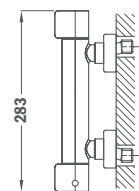

Three hole Washbasin Mixer

- With Formentera hand shower
- Fixed central spout integrated diverter
- Anti-scale aerator
- 3/8" flexible inlet pipes

Finish Chrome REF. 62.152.02.00