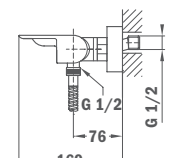

FORMENTERA

Bath/Shower Mixer

- Without shower set
- Equipped with noise reducers
- Anti-scale aerator
- Automatic diverter integrated in the structure

Finish
Black

REF.
62.121.02.0NC

Bath/Shower Mixer

- Without shower set
- Equipped with noise reducers
- Anti-scale aerator
- Automatic diverter integrated in the structure

Finish
White

REF.
62.121.02.0BC

Shower Mixer

- Without shower set
- Equipped with noise reducers

Finish
Chrome

REF.
62.231.02.00

Shower Mixer

- Without shower set
- Equipped with noise reducers

Finish
Black

REF.
62.231.02.0NC

Bath/Shower Mixer

- Without shower set
- Equipped with noise reducers

Finish
White

REF.
62.231.02.0BC