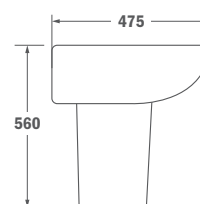

NEXOS

Basin 61 cm Pedestal

- Ceramic
- With overflow
- Easy to clean
- Tap not included

IMPORTANT: When ordering this model of ceramic basin, you must enter 2 references: one for the basin and one for the pedestal.

Finish
White

REF. BASIN
B661500261

Finish
White

REF. PEDESTAL BASIN
B66.103.02.00

Basin 61 cm Half Pedestal

- Ceramic
- With overflow
- Easy to clean
- Tap not included

IMPORTANT: When ordering this model of ceramic basin, you must enter 2 references: one for the basin and one for half-pedestal.

Finish
White

REF. BASIN
B661500261

Finish
White

REF. HALF PEDESTAL BASIN
B66.104.02.00