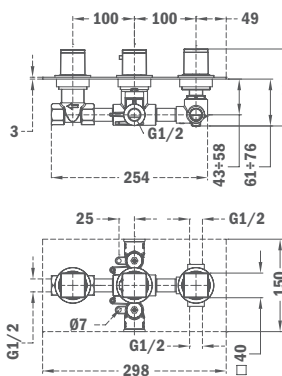

Built in Thermostatic 4 way Shower Mixer

- SAFE TOUCH system
- 4 way diverter
- With safety temperature stop at 38 °C
- Check valves protected by filters
- Without shower set

Finish Chrome REF. 78.024.02.00