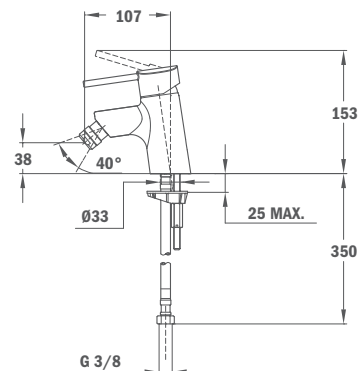

Bath/Shower Mixer

- With Ducal shower set
- Equipped with noise reducers
- Anti-scale

Finish REF.
Chrome 23.122.02.00

IDEM, without shower set

Finish REF.
Chrome 23.121.02.00