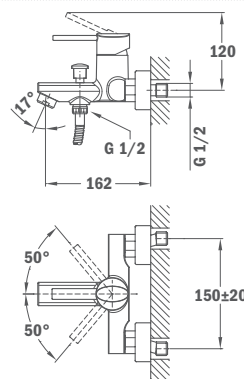

Shower Mixer

- With Ducal shower set
- Equipped with noise reducers

Finish REF.
Chrome 23.232.02.00

IDEM, without shower set

Finish REF.
Chrome 23.231.02.00