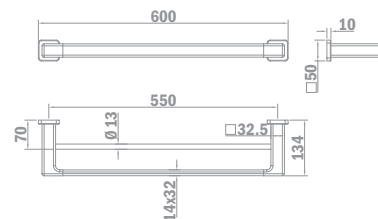

- Metallic
- 600mm

PVD

Finish	REF.
Traditional Chrome	17.076.02.00
Pure Gold	17.076.02.0G2
Proud Rose	17.076.02.0G3
Brave Black	17.076.02.0N2
Loyal Bronze	17.076.02.0BZ

Towel bar

- Metallic
- 600mm

PVD

Finish	REF.
Traditional Chrome	17.077.02.00
Pure Gold	17.077.02.0G2
Proud Rose	17.077.02.0G3
Brave Black	17.077.02.0N2
Loyal Bronze	17.077.02.0BZ