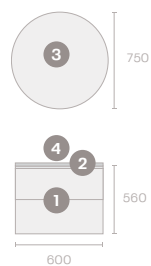

SOLLER COMPOSITION 60

Ref.	Description
1	18.710.00.17 2 drawers. 60 cm. Matte white
2	18.724.00.11 Inset basin. 60 cm
3	18.726.00.04 Round Mirror backlit led Ø75 cm
4	85.386.12.50 Soller washbasin mixer L