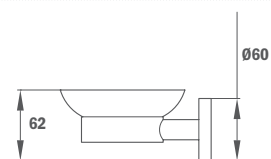

BATHROOM ACCESSORIES

Double robe hook

- Metallic

PVD

Finish	REF.
Traditional Chrome	17.065.02.00
Pure Gold	17.065.02.0G2
Proud Rose	17.065.02.0G3
Brave Black	17.065.02.0N2
Loyal Bronze	17.065.02.0BZ

Glass Shelves

- Metallic
- Tempered safety glass
- 520mm

PVD

Finish	REF.
Traditional Chrome	17.074.02.00
Pure Gold	17.074.02.0G2
Proud Rose	17.074.02.0G3
Brave Black	17.074.02.0N2
Loyal Bronze	17.074.02.0BZ

Tumbler holder with glass

- Metallic
- Glass

PVD

Finish	REF.
Traditional Chrome	17.066.02.00
Pure Gold	17.066.02.0G2
Proud Rose	17.066.02.0G3
Brave Black	17.066.02.0N2
Loyal Bronze	17.066.02.0BZ

Soap dispenser

- Metallic
- Secure template glass

PVD

Finish	REF.
Traditional Chrome	17.075.02.00
Pure Gold	17.075.02.0G2
Proud Rose	17.075.02.0G3
Brave Black	17.075.02.0N2
Loyal Bronze	17.075.02.0BZ

Soap dish with holder

- Metallic
- Glass soap dish

PVD

Finish	REF.
Traditional Chrome	17.067.02.00
Pure Gold	17.067.02.0G2
Proud Rose	17.067.02.0G3
Brave Black	17.067.02.0N2
Loyal Bronze	17.067.02.0BZ