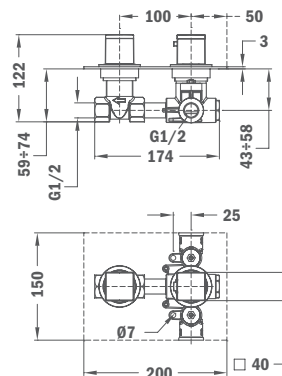

SOLLER

Built in Thermostatic 1 way Shower Mixer

- SAFE TOUCH system
- 1 way diverter
- With safety temperature stop at 38 °C
- Check valves protected by filters
- Without shower set

Finish Chrome REF. 78.021.02.00