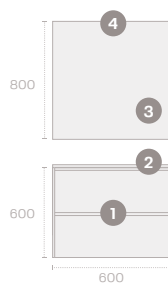

INCA COMBO 80

Ref. 18.833.00.19

Description

1	Vanity Unit	Inca Vanity Unit 80 cm. 2 Drawers. Glossy White
2	Ceramic Basin	81x46x16 cm
3	Mirror	80x80 cm
4	Lamp	Rectangular led lamp 30 cm