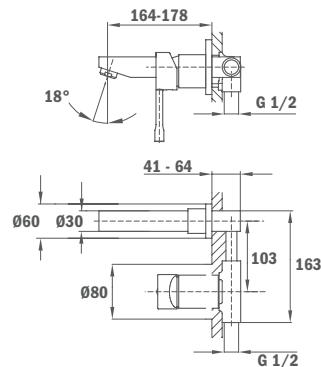

ALAIOR

Wall-Mounted Washbasin Mixer

- Without pop-up waste
- Spout maximum 187 mm
- Anti-scale aerator

Finish Chrome REF. 22.461.02.00