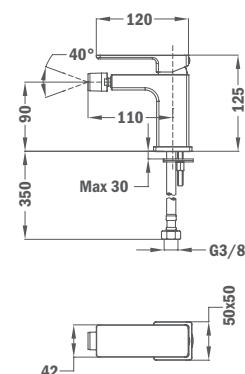

Bath/Shower Mixer

- Without shower set
- Equipped with noise reducers
- Hidden spout with shower function
- Visible spout with bath function
- Hidden diverter in the spout
- Anti-scale aerator
- Adjustable water stream directly at the aerator

Finish Chrome **REF.** 85.121.12.00