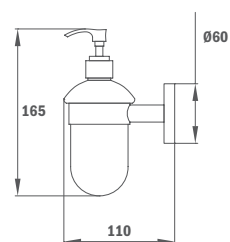

BATHROOM ACCESSORIES

Double robe hook

- Metallic

PVD

Finish	REF.
Traditional Chrome	17.065.02.00
Pure Gold	17.065.02.0G2
Proud Rose	17.065.02.0G3
Brave Black	17.065.02.0N2
Loyal Bronze	17.065.02.0BZ

Glass Shelves

- Metallic
- Tempered safety glass
- 520mm

PVD

Finish	REF.
Traditional Chrome	17.074.02.00
Pure Gold	17.074.02.0G2
Proud Rose	17.074.02.0G3
Brave Black	17.074.02.0N2
Loyal Bronze	17.074.02.0BZ

Tumbler holder with glass

- Metallic
- Glass

PVD

Finish	REF.
Traditional Chrome	17.066.02.00
Pure Gold	17.066.02.0G2
Proud Rose	17.066.02.0G3
Brave Black	17.066.02.0N2
Loyal Bronze	17.066.02.0BZ

Soap dispenser

- Metallic
- Secure template glass

PVD

Finish	REF.
Traditional Chrome	17.075.02.00
Pure Gold	17.075.02.0G2
Proud Rose	17.075.02.0G3
Brave Black	17.075.02.0N2
Loyal Bronze	17.075.02.0BZ

Soap dish with holder

- Metallic
- Glass soap dish

PVD

Finish	REF.
Traditional Chrome	17.067.02.00
Pure Gold	17.067.02.0G2
Proud Rose	17.067.02.0G3
Brave Black	17.067.02.0N2
Loyal Bronze	17.067.02.0BZ