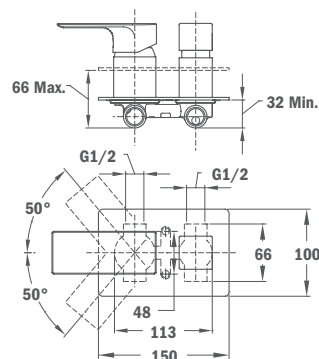

· NEW ·

1-way Concealed Mixer

- Without shower set
- Concealed part included
- Ultraslim plate

Available from: June 2020

Finish Chrome **REF.** 85.241.12.00