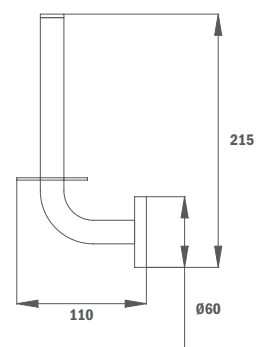

BATHROOM ACCESSORIES

Soap dish

- Metallic

PVD

Finish	REF.
Traditional Chrome	17.064.02.00
Pure Gold	17.064.02.0G2
Proud Rose	17.064.02.0G3
Brave Black	17.064.02.0N2
Loyal Bronze	17.064.02.0BZ

Toilet paper holder with lid

- Metallic

PVD

Finish	REF.
Traditional Chrome	17.072.02.00
Pure Gold	17.072.02.0G2
Proud Rose	17.072.02.0G3
Brave Black	17.072.02.0N2
Loyal Bronze	17.072.02.0BZ

Toilet paper holder without lid

- Metallic

PVD

Finish	REF.
Traditional Chrome	17.071.02.00
Pure Gold	17.071.02.0G2
Proud Rose	17.071.02.0G3
Brave Black	17.071.02.0N2
Loyal Bronze	17.071.02.0BZ

Toilet paper holder without lid

- Metallic

PVD

Finish	REF.
Traditional Chrome	17.073.02.00
Pure Gold	17.073.02.0G2
Proud Rose	17.073.02.0G3
Brave Black	17.073.02.0N2
Loyal Bronze	17.073.02.0BZ

Toilet brush and holder

- Metallic
- Secure template glass

PVD

Finish	REF.
Traditional Chrome	17.068.02.00
Pure Gold	17.068.02.0G2
Proud Rose	17.068.02.0G3
Brave Black	17.068.02.0N2
Loyal Bronze	17.068.02.0BZ