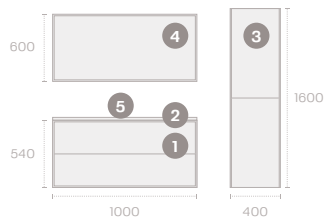

SENSE COMPOSITION 100

	Ref.	Description
1	18.710.00.05	Vanity unit Natural Halifax 100 cm. 2 drawers
2	18.724.00.04	Sense Inset basin 100cm
3	18.713.00.02	Side Column Natural Halifax. 160x40x30 cm
4	18.725.00.17	Sense Mirror Direct Led Light. 100x60 cm
5	91.346.02.00	Sense washbasin mixer