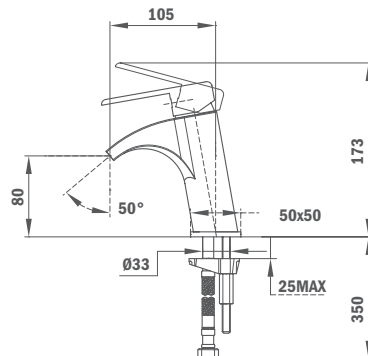

Finish Chrome REF. 66.386.02.00