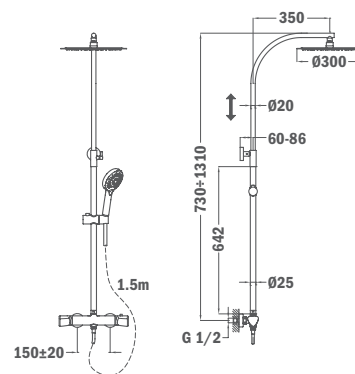

ITACA

· NEW ·

Thermostatic Shower System

- Thermostatic shower mixer with upper outlet
- Safe touch System
- Thermostatic mixer with safety temperature stop at 38 °C
- Integrated automatic diverter
- Adjustable telescopic rail
  - Min. height: 970 mm
  - Max. height: 1310 mm
- Shower head with anti-scale system
- 1 function hand shower
- 1.5 m flexible shower hose
- Check valves protected by filters

Available from: November 2020

Finish	REF.
Traditional Chrome	67.237.02.00
Pure Gold	67.237.02.0G2
Proud Rose	67.237.02.0G3
Brave Black	67.237.02.0N2
Loyal Bronze	67.237.02.0BZ

· NEW ·

Thermostatic Shower System

- Thermostatic shower mixer with upper outlet
- Safe touch System
- Thermostatic mixer with safety temperature stop at 38 °C
- Integrated automatic diverter
- Adjustable telescopic rail
  - Min. height: 970 mm
  - Max. height: 1310 mm
- Ultraslim metal shower head with anti-scale system
- 3 functions hand shower with anti-scale system
- 1.5 m Silver PVC flexible shower hose with anti-twist system
- Check valves protected by filters

Available from: January 2020

Finish	REF.
Traditional Chrome	67238.02.00