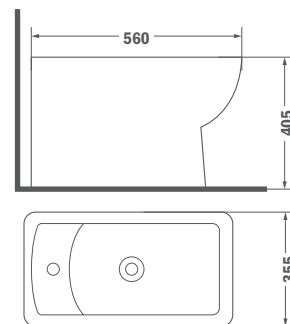

Available from: April 2020

Finish
White

REF.
11.735.00.03