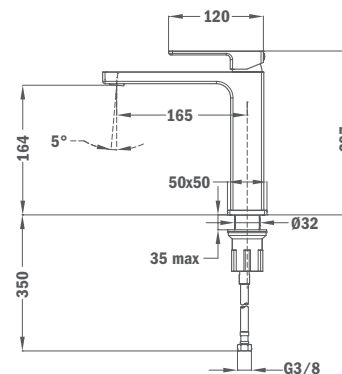

SOLLER

Washbasin Mixer

- Without pop-up waste
- Anti-scale aerator with water flow limiter 5 l/min. Saves up to 60% water
- 3/8" flexible inlet pipes
- Adjustable water stream directly at the aerator

Finish Chrome **REF.** 85.346.12.50

IDEM, with metallic pop-up waste

Finish Chrome **REF.** 85.342.12.50

Washbasin Mixer L size

- Without pop-up waste
- Anti-scale aerator with water flow limiter 5 l/min
- Saves up to 60% water
- 3/8" flexible inlet pipes
- Adjustable water stream directly at the aerator
- Quick and easy installation

Finish Chrome **REF.** 85.386.12.50

· NEW ·

Washbasin Mixer XL size

- Without pop-up waste
- Anti-scale aerator with water flow limiter 5 l/min
- Saves up to 60% water
- 3/8" flexible inlet pipes
- Adjustable water stream directly at the aerator
- Quick and easy installation

Finish Chrome **REF.** 85.311.12.50

Bidet Mixer

- Without pop-up waste
- 3/8" flexible inlet pipes
- Anti-scale aerator
- Adjustable water stream directly at the aerator

Finish Chrome **REF.** 85.626.12.00

Bath/Shower Mixer

- Without shower set
- Equipped with noise reducers
- Hidden spout with shower function
- Visible spout with bath function
- Hidden diverter in the spout
- Anti-scale aerator
- Adjustable water stream directly at the aerator

Finish Chrome **REF.** 85.121.12.00