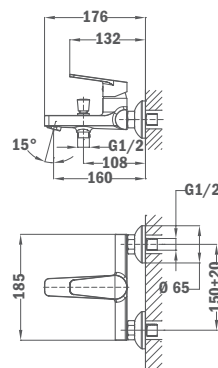

Shower Mixer

- With DUCAL shower set
- Equipped with noise reducers

Finish Chrome REF. 84.232.12.00

IDEM, without shower set

Finish Chrome REF. 84.231.12.00