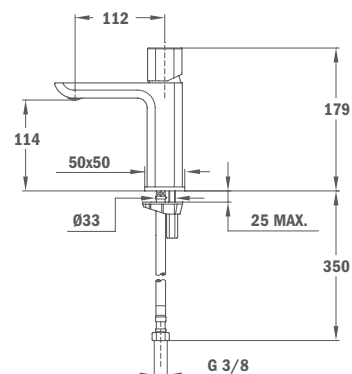

Washbasin Mixer

- Without pop-up waste
- Constant optimised water consumption with real water saving system
- 3/8" flexible inlet pipes
- Anti-scale aerator

Finish Chrome REF. 62.346.12.00

IDEM, with metal pop-up waste

Finish Chrome REF. 62.342.12.00