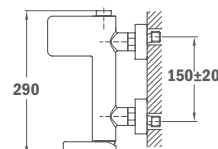

FORMENTERA

Washbasin Mixer White

- Without pop-up waste
- Constant optimised water consumption with real water saving system
- 3/8" flexible inlet pipes
- Anti-scale aerator

Finish White REF. 62.346.12.0BC

Wall-Mounted Washbasin Mixer

- Without pop-up waste
- Spout maximum 178 mm
- Anti-scale aerator
- Concealed part included

Finish Chrome REF. 62.461.02.00

· NEW ·

Wall mounted Cascade Washbasin Mixer

- Without pop-up waste
- Spout maximum 170 mm
- Anti-scale aerator
- Concealed part included
- Ultra slim plate

Available from: April 2020

Finish Chrome REF. 62.491.02.00

Bidet Mixer

- Without pop-up waste
- 3/8" flexible inlet pipes
- Anti-scale aerator
- Swivel ball joint

Finish Chrome REF. 62.626.02.00

Bath/Shower Mixer

- Without shower set
- Equipped with noise reducers
- Anti-scale aerator
- Automatic diverter integrated in the structure

Finish Chrome REF. 62.121.02.00