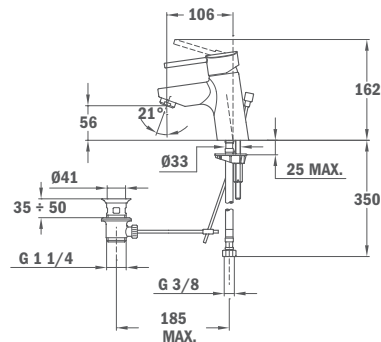

Washbasin Mixer L size

- Without pop-up waste
- 3/8" flexible inlet pipes
- Anti-scale aerator

Finish REF.
Chrome 23.386.02.00

IDEM, with metal pop-up waste

Finish REF.
Chrome 23.382.02.00