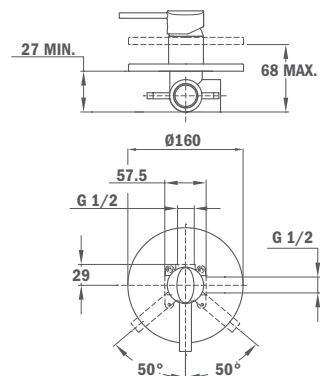

Ducal Shower Set

- 1 function
- Anti-scale

Finish Chrome **REF.** R13.187.00