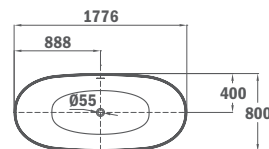

Finish

Traditional Chrome

REF.17.089.02.00

BATHTUBS

BATHTUBS

**SENSE
Mineral Charge Bathtub**

- Easy to clean
- Mineral Charge
- 177,5 x 80 x 56,5 cm
- Pop waste not included

Available from: March 2020