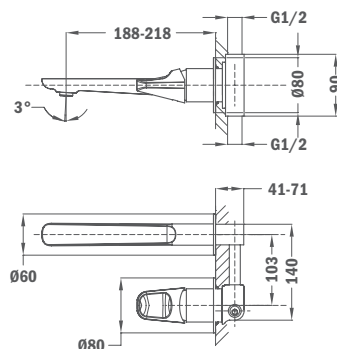

Wall-mounted Washbasin Mixer

- Without pop-up waste
- Spout maximum 218 mm
- Anti-scale aerator

Finish	REF.
Traditional Chrome	91.461.02.00
Pure Gold	91.461.02.0G2
Proud Rose	91.461.02.0G3
Brave Black	91.461.02.0N2
Loyal Bronze	91.461.02.0BZ

Concealed Washbasin Mixer

- Without pop-up waste
- Spout maximum 218 mm
- Anti-scale aerator

Finish	REF.
Traditional Chrome	91.491.02.00
Pure Gold	91.491.02.0G2
Proud Rose	91.491.02.0G3
Brave Black	91.491.02.0N2
Loyal Bronze	91.491.02.0BZ